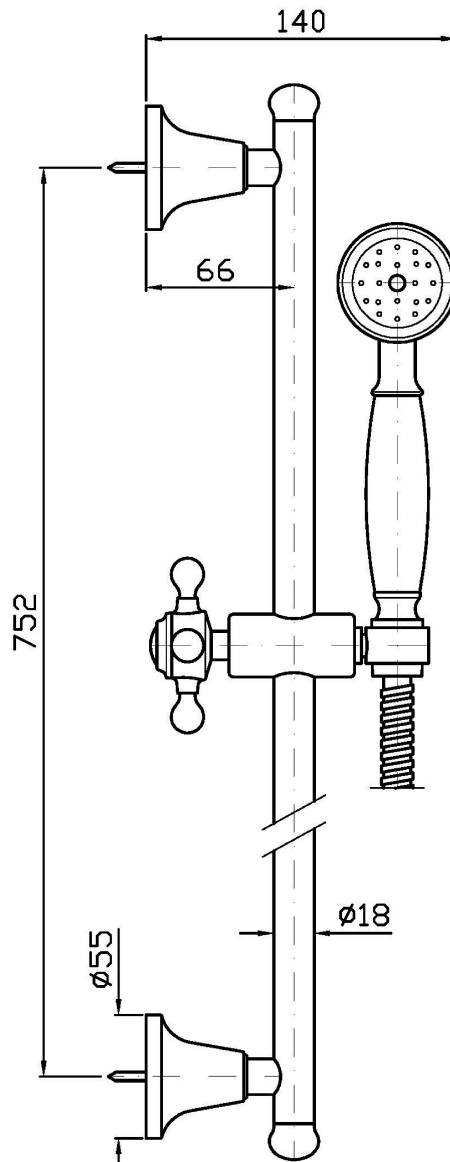

## SHOWER

**Z93108**

Completo asta murale. / Complete slide rail.

Completo asta murale, barra da 800 mm, doccetta a getto fisso Z9472P.C, flessibile da 1500mm.  
Water Saving - portata d'acqua uguale o inferiore a 9 l/min.

Complete slide rail length 800 mm, adjustable bracket with simple jet hand-shower Z9472P.C, shower hose 1500 mm.  
Water Saving - water flow rate of 9 l/min or less.

## SHOWER

Z93108

Disegno Complessivo / Overall Drawing

## SHOWER

Z93108

Pesi e Misure / Weights and Sizes

Peso ( Kg ) Weight ( lb )	1,95 ( Kg )	4,30 ( lb )
Volume test ( dc3 ) - ( in3 )	9,97 ( dc3 )	608,41 ( in3 )
h ( mm ) - ( in )	105,00 ( mm )	4,13 ( in )
L1 ( mm ) - ( in )	130,00 ( mm )	5,12 ( in )
L2 ( mm ) - ( in )	730,00 ( mm )	28,74 ( in )