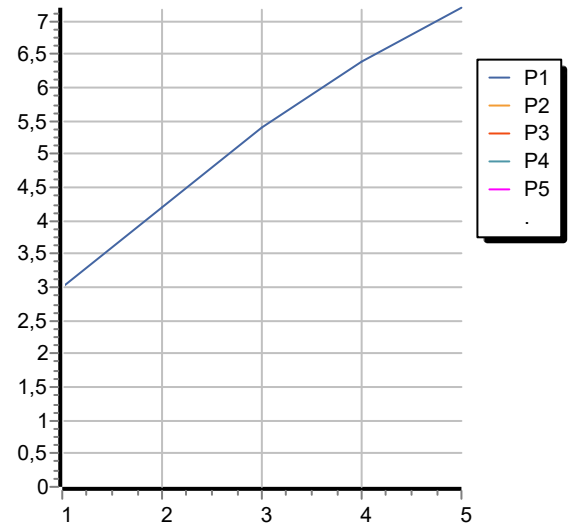

## SHOWER

Z93108

Disegno Complessivo / Overall Drawing

## SHOWER

Z93108

Portate / Flowrates (lt/min)

PRESSIONE PRESSURE	1 BAR	2 BAR	3 BAR	4 BAR	5 BAR
DOCCETTA HANDSHOWER P1	3	4,2	5,4	6,4	7,2
P2					
P3					
P4					
P5					

## SHOWER

Z93108

Pesi e Misure / Weights and Sizes

Peso ( Kg ) Weight ( lb )	1,95 ( Kg )	4,30 ( lb )
Volume test ( dc3 ) - ( in3 )	9,97 ( dc3 )	608,41 ( in3 )
h ( mm ) - ( in )	105,00 ( mm )	4,13 ( in )
L1 ( mm ) - ( in )	130,00 ( mm )	5,12 ( in )
L2 ( mm ) - ( in )	730,00 ( mm )	28,74 ( in )