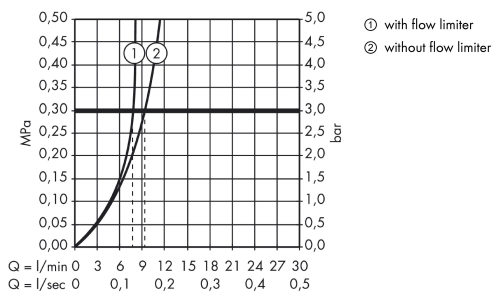

AXOR Urquiola
Single lever bidet mixer with pop-up waste set
Surfaces: **Chrome** Article Number: **11220000**

Flowchart