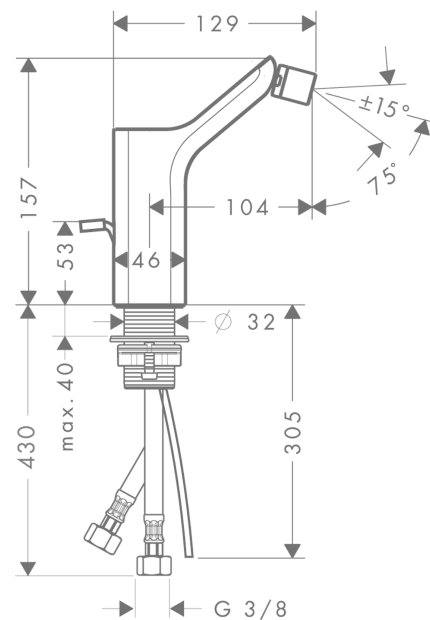

AXOR Urquiola
Single lever bidet mixer with pop-up waste set
 Surfaces: **Chrome** Article Number: **11220000**

Description

product features

- consists of: single lever bidet mixer, waste set
- projection 104 mm
- ball-pivot joint
- laminar spray
- flow rate at 3 bar: 7.2 l/min
- ceramic cartridge
- temperature limitation adjustable
- suitable for continuous flow water heaters
- pop-up waste set G 1¼
- connection dimension: DN15

Product image

Scale drawing

AXOR Urquiola
Single lever bidet mixer with pop-up waste set
 Surfaces: **Chrome** Article Number: **11220000**

Flowchart

AXOR Urquiola
Single lever bidet mixer with pop-up waste set
Surfaces: **Chrome** Article Number: **11220000**

Exploded Drawing

Year of production: >10/10

AXOR Urquiola
Single lever bidet mixer with pop-up waste set
 Surfaces: **Chrome** Article Number: **11220000**

Spare part list

Year of production: >10/10

Pos.	Description	Article Number	PC	PU
1	handle	11093000	0	1
2	screw cover	96762000	0	1
3	flange	98863000	0	1
4	nut	95178000	0	1
5	O-ring 25x2	98389000	0	1
6	O-Ring 22x2	98185000	0	1
7	cartridge, assy	97685000	0	1
8	seal	98865000	0	1
9	ball joint	97362000	0	1
10	aerator laminar M16x1 (7 l/min)	97360000	0	1
11	flat seal	98749000	0	1
12	fixing set (Ø 32)	13961000	0	1
13	connection hose 450 mm M8x0,75 G3/8	97206000	0	1
14	O-ring 7x1,5	98422000	0	1
15	pull rod	96923000	0	1
16	spring with sleeve	92462000	0	1
a	fixation extension 35 mm	13898000	0	1