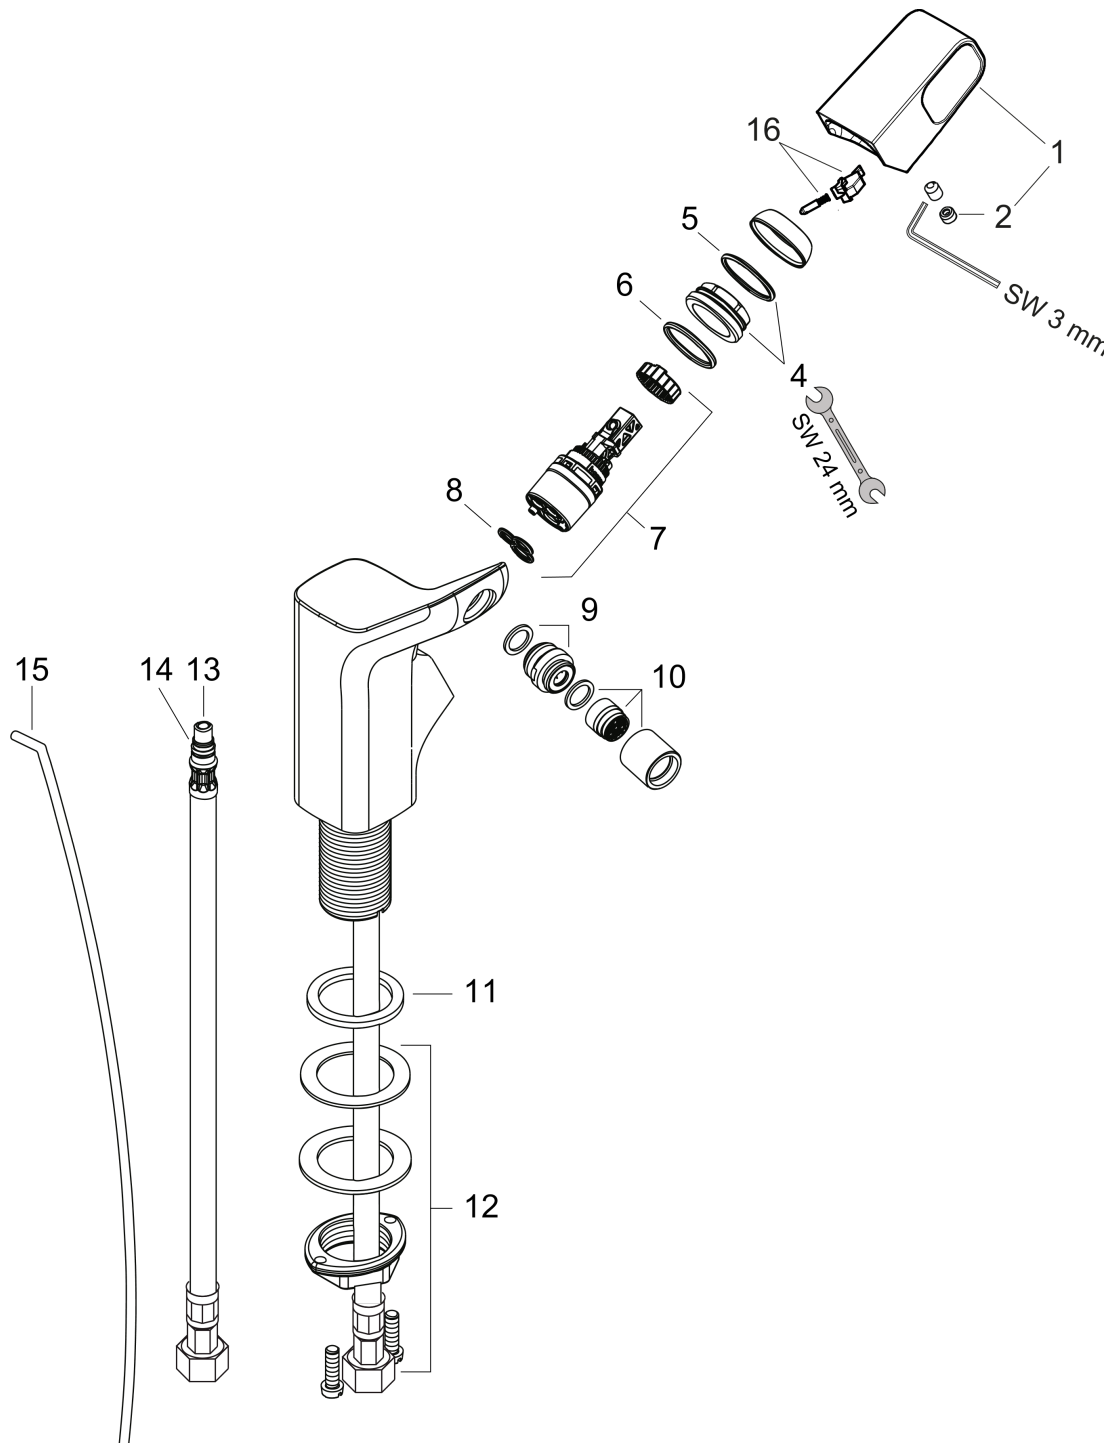

AXOR Urquiola
Single lever bidet mixer with pop-up waste set
 Surfaces: **Chrome** Article Number: **11220000**

Description

product features

- consists of: single lever bidet mixer, waste set
- projection 104 mm
- ball-pivot joint
- laminar spray
- flow rate at 3 bar: 7.2 l/min
- ceramic cartridge
- temperature limitation adjustable
- suitable for continuous flow water heaters
- pop-up waste set G 1¼
- connection dimension: DN15

Product image

Scale drawing

AXOR Urquiola
Single lever bidet mixer with pop-up waste set
 Surfaces: **Chrome** Article Number: **11220000**

Flowchart

AXOR Urquiola
Single lever bidet mixer with pop-up waste set
Surfaces: **Chrome** Article Number: **11220000**

Exploded Drawing

Year of production: >10/10

AXOR Urquiola
Single lever bidet mixer with pop-up waste set
 Surfaces: **Chrome** Article Number: **11220000**

Spare part list

Year of production: >10/10

Pos.	Description	Article Number	PC	PU
1	handle	11093000	0	1
2	screw cover	96762000	0	1
3	flange	98863000	0	1
4	nut	95178000	0	1
5	O-ring 25x2	98389000	0	1
6	O-Ring 22x2	98185000	0	1
7	cartridge, assy	97685000	0	1
8	seal	98865000	0	1
9	ball joint	97362000	0	1
10	aerator laminar M16x1 (7 l/min)	97360000	0	1
11	flat seal	98749000	0	1
12	fixing set (Ø 32)	13961000	0	1
13	connection hose 450 mm M8x0,75 G3/8	97206000	0	1
14	O-ring 7x1,5	98422000	0	1
15	pull rod	96923000	0	1
16	spring with sleeve	92462000	0	1
a	fixation extension 35 mm	13898000	0	1