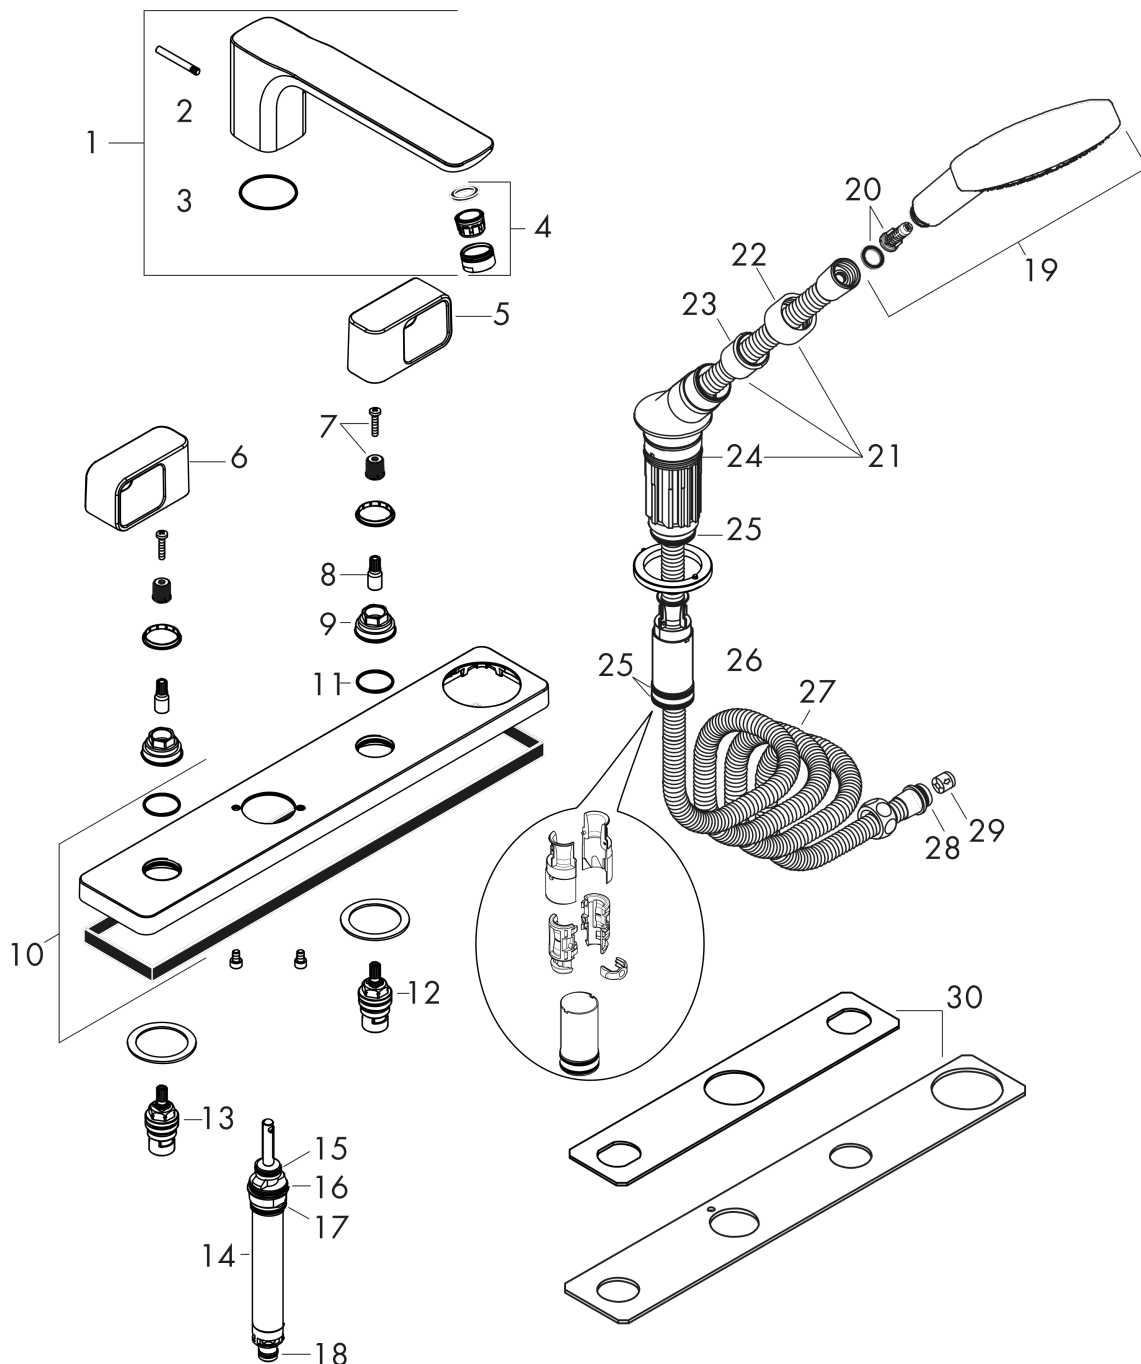

AXOR Urquiola
4-hole rim mounted bath mixer
 Surfaces: **Chrome** Article Number: **11443000**

Description

product features

- consists of: 4-hole rim mounted bath mixer, hand shower, shower hose, shower holder
- projection 198 mm
- connection type: basic set
- spray type mixer: normal spray
- spray type hand shower: Rain, RainAir, Whirl
- maximum pull-out length of hand shower: 1.10 m
- flow rate at 3 bar: 22 l/min
- ceramic valves hot/ cold 90°
- min. operating pressure: 1 bar
- max. operating pressure: 10 bar
- with automatic resetting
- non-return valve
- connection dimension: DN15

Exploded Drawing

Year of production: >01/17

AXOR Urquiola
4-hole rim mounted bath mixer
 Surfaces: **Chrome** Article Number: **11443000**

Spare part list

Year of production: >01/17

Pos.	Description	Article Number	PC	PU
1	spout cpl.	95613000	0	1
2	diverter knob	98707000	0	1
3	O-ring 39x1,5	98400000	0	1
4	aerator M24x1 (30 l/min)	96512000	0	1
5	handle for cold water	95612000	0	1
6	handle for hot water	95611000	0	1
7	handle fixing set	98932000	0	1
8	adapter for handle	95615000	0	1
9	nut	95610000	0	1
10	escutcheon	95614000	0	1
11	O-ring 24x1,5	98434000	0	1
12	shut off unit left closing	94008000	0	1
13	shut off unit right closing	94009000	0	1
14	selector assy	96775000	0	1
15	O-Ring 14x2,5	98189000	0	1
16	O-Ring 23x2,5	98183000	0	1
17	O-Ring 22x2	98185000	0	1
18	O-ring 9x2,5	98217000	0	1
19	handshower	26050000	0	1
20	filter insert	97708000	0	1
21	shower holder, assy	95996000	0	1
22	nut	97584000	0	1
23	insert for shower holder	96942000	0	1
24	O-ring 38x2	98396000	0	1
25	O-Ring 28x2	98194000	0	1
26	hose brake	98656000	0	1
27	shower hose 2,00 m	94148000	0	1
28	O-ring 11x2	98127000	0	1
29	set of non return valves DW 15	94074000	0	1
30	mounting-set	39449000	0	1
a	concealed item	13444180	0	1
b	sleeve	98806000	0	1