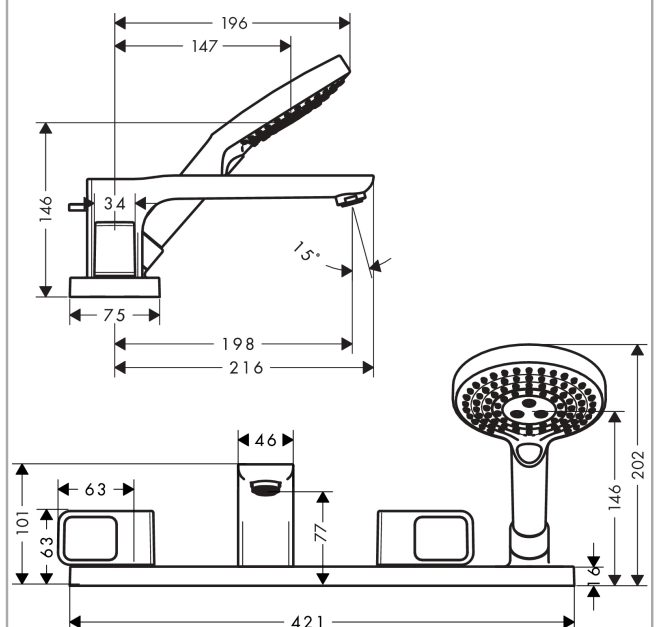

Scale drawing