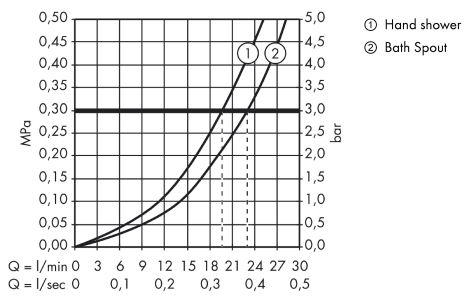

AXOR Urquiola
4-hole rim mounted bath mixer
 Surfaces: **Chrome** Article Number: **11443000**

Description

product features

- consists of: 4-hole rim mounted bath mixer, hand shower, shower hose, shower holder
- projection 198 mm
- connection type: basic set
- spray type mixer: normal spray
- spray type hand shower: Rain, RainAir, Whirl
- maximum pull-out length of hand shower: 1.10 m
- flow rate at 3 bar: 22 l/min
- ceramic valves hot/ cold 90°
- min. operating pressure: 1 bar
- max. operating pressure: 10 bar
- with automatic resetting
- non-return valve
- connection dimension: DN15

Technology

Product image

Scale drawing

AXOR Urquiola
4-hole rim mounted bath mixer
 Surfaces: **Chrome** Article Number: **11443000**

Flowchart

AXOR Urquiola
4-hole rim mounted bath mixer
Surfaces: **Chrome** Article Number: **11443000**