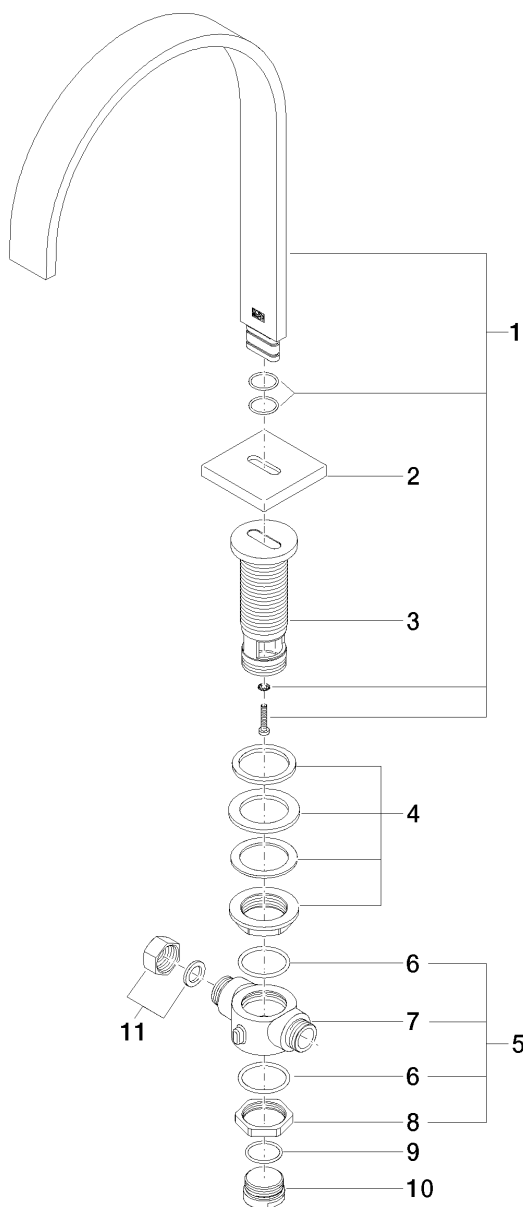

Product specifications

- **220 mm projection**
- fixed spout
- unrestricted flow
- rosette 60 x 60 mm
- height of mixer 300 mm
- height up to aerator 170 mm
- hole diameter 35 mm
- deck mounting

Surfaces

- | | |
|-----------------|-------------|
| • chrome | 13612782-00 |
| • platinum matt | 13612782-06 |
| • platinum | 13612782-08 |
| • Cyprum | 13612782-49 |

Exploded assembly drawing

Order quantity

No.	Article number	Name	Installation quantity
1	90282217200ff	spout	1
2	092778034ff	rosette	1
3	09300112890	connection	1
4	0423100090190	fixing set	1
5	0417110430090	distributor	1
6	09141010190	seal	2
7	09171104390	distributor	1
8	09231003290	nut	1
9	09141005690	seal	1
10	09312050490	plug	1
11	0421020060092	cap	1

Flow rate chart