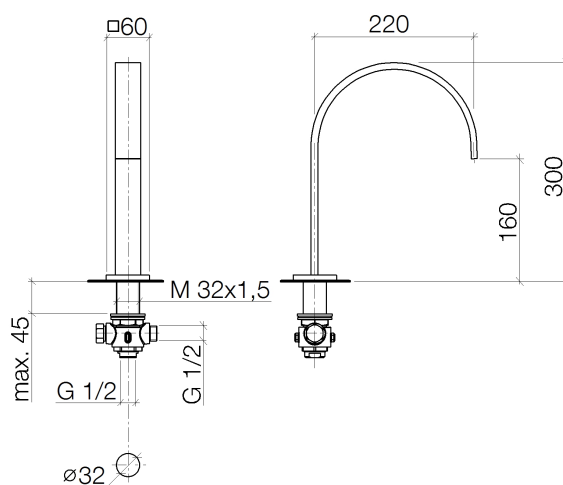

Product specifications

- **220 mm projection**
- fixed spout
- unrestricted flow
- rosette 60 x 60 mm
- height of mixer 300 mm
- height up to aerator 170 mm
- hole diameter 35 mm
- deck mounting

Surfaces

- | | |
|-----------------|-------------|
| • chrome | 13612782-00 |
| • platinum matt | 13612782-06 |
| • platinum | 13612782-08 |
| • Cyprum | 13612782-49 |

Exploded assembly drawing

Order quantity

No.	Article number	Name	Installation quantity
1	90282217200ff	spout	1
2	092778034ff	rosette	1
3	09300112890	connection	1
4	0423100090190	fixing set	1
5	0417110430090	distributor	1
6	09141010190	seal	2
7	09171104390	distributor	1
8	09231003290	nut	1
9	09141005690	seal	1
10	09312050490	plug	1
11	0421020060092	cap	1

Flow rate chart