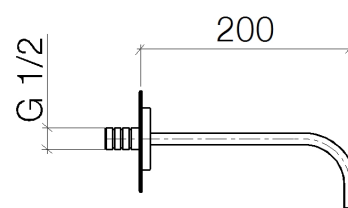

### Product specifications

- **200 mm projection**
- fixed spout
- Aerator 32 x 8
- Max. flow 6 l/min
- lead-free
- rosette 60 x 60 mm

**Exploded assembly drawing**

**Order quantity**

<b>No.</b>	<b>Article number</b>	<b>Name</b>	<b>Installation quantity</b>
1	0924030811090	extension	1
2	90277803500ff	rosette	1
3	04282214910ff	spout	1
4	9029031090090	aerator	1
5	10125970ff	pop-up waste	1