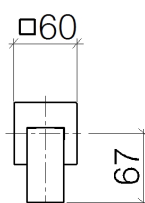

### Product specifications

- **200 mm projection**
- fixed spout
- Aerator 32 x 8
- Max. flow 6 l/min
- lead-free
- rosette 60 x 60 mm

**Exploded assembly drawing**

**Order quantity**

<b>No.</b>	<b>Article number</b>	<b>Name</b>	<b>Installation quantity</b>
1	0924030811090	extension	1
2	90277803500ff	rosette	1
3	04282214910ff	spout	1
4	9029031090090	aerator	1
5	10125970ff	pop-up waste	1