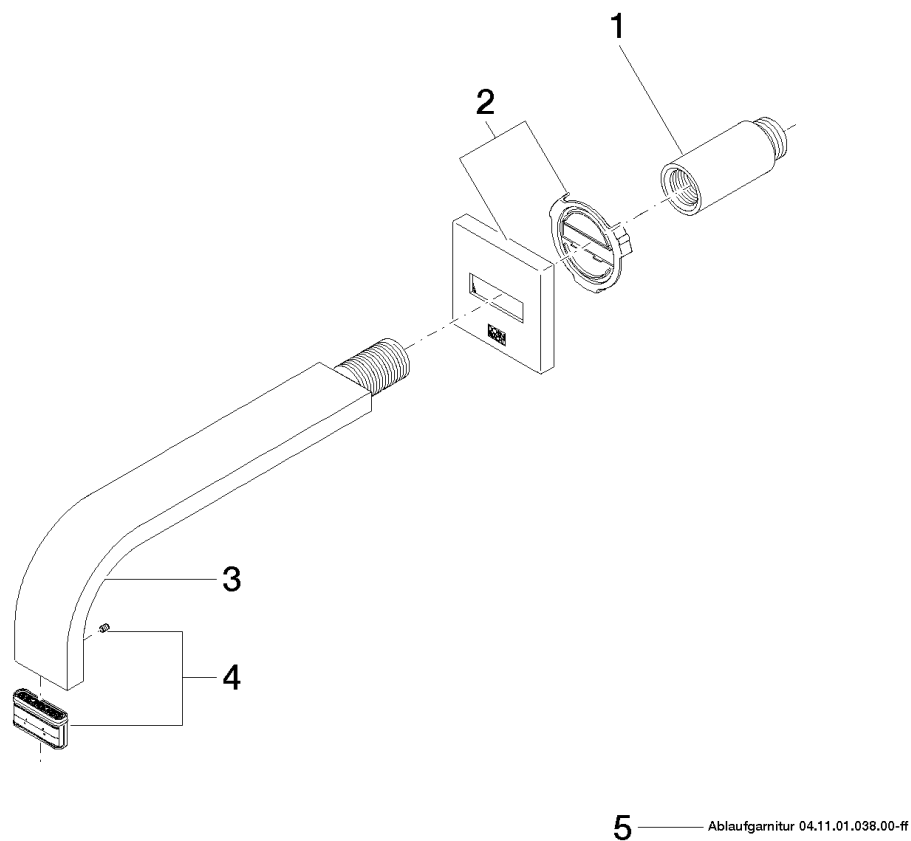

### Product specifications

- **200 mm projection**
- fixed spout
- Aerator 32 x 8
- Max. flow 6 l/min
- lead-free
- rosette 60 x 60 mm

**Exploded assembly drawing**

**Order quantity**

<b>No.</b>	<b>Article number</b>	<b>Name</b>	<b>Installation quantity</b>
1	0924030811090	extension	1
2	90277803500ff	rosette	1
3	04282214910ff	spout	1
4	9029031090090	aerator	1
5	10125970ff	pop-up waste	1