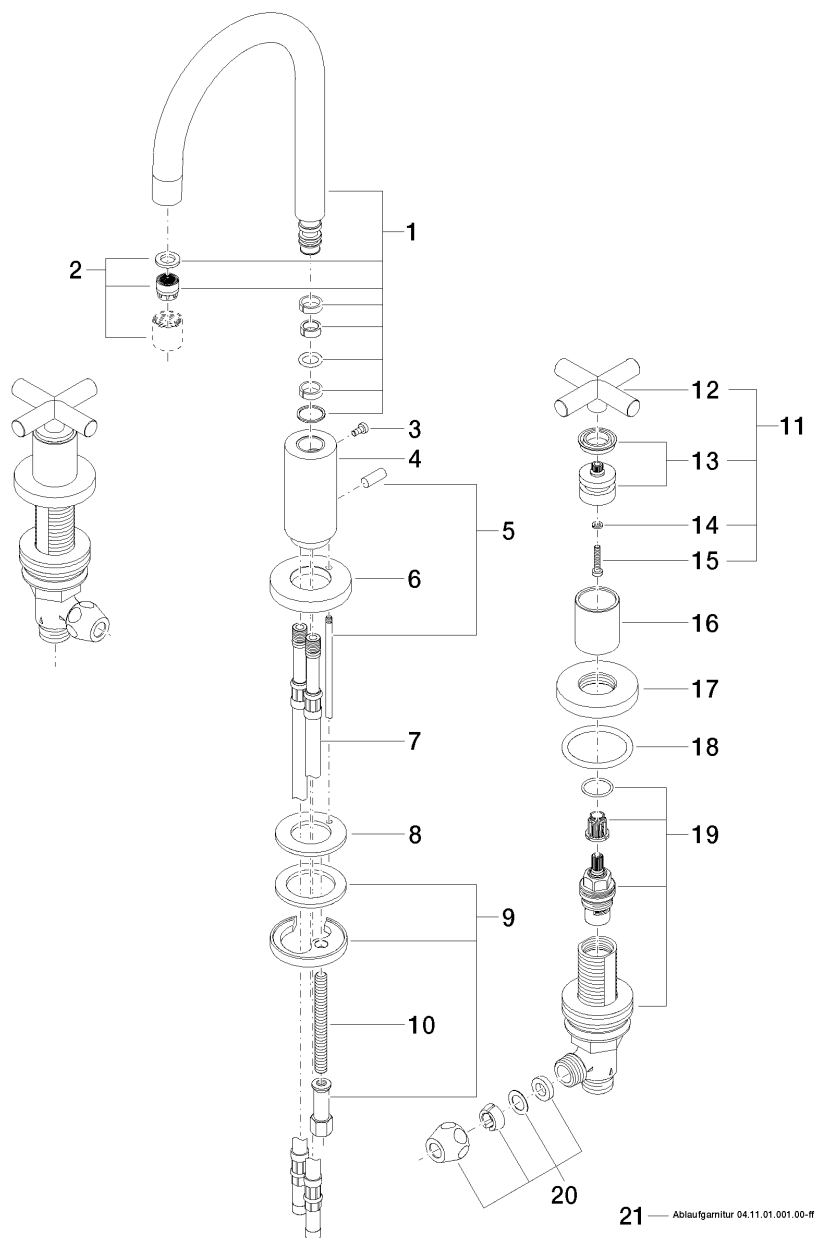

Product specifications

- **135 mm projection**
- pivotable spout 360°
- M 18 x 1 aerator – female thread
- height of mixer 270 mm
- height up to aerator 163 mm
- deck valves with 2x xControl ceramic head part 1/2"
- compression joints
- 1 1/4" pop-up waste
- Max. flow 7 l/min
- lead-free
- rosettes \varnothing 55 mm

For narrow pedestals or trap covers, please order pressure hoses 12 507 970 90.

Surfaces

- chrome 20710892-00
- platinum matt 20710892-06
- platinum 20710892-08
- matt white 20710892-10
- matt black 20710892-33

Exploded assembly drawing

Order quantity

No.	Article number	Name	Installation quantity
1	90282221701ff	spout	1
2	90230102803ff	aerator	1
3	09303005790	screw	1
4	09111008710ff	connection	1
5	04208903080ff	pull-rod	1
6	092810133ff	ring	1
7	0430040640090	hose	2
8	09140504790	seal	1
9	0430110380090	fixing set	1
10	09311101190	pin	1
11	04208901000ff	handle	2
12	092089010ff	handle	2
13	90121200700ff	base	2
14	09301102990	disc	2
15	09303007590	screw	2
16	092102140ff	sleeve	2
17	092789105ff	rosette	2
18	09141004390	seal	2
19	9017110405190	side panel	2
20	04233004000ff	threaded connector	2
21	04110100100ff	pop-up waste	1

Flow rate chart