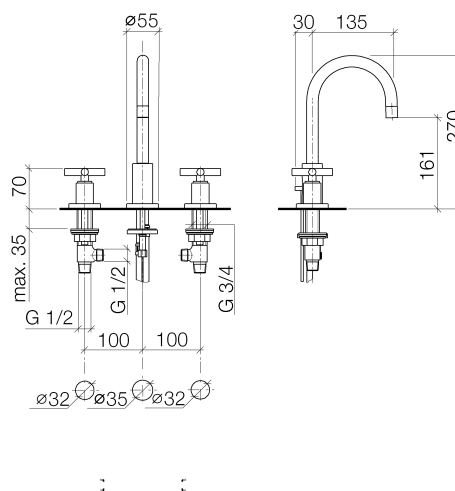

Product specifications

- **135 mm projection**
- pivotable spout 360°
- M 18 x 1 aerator – female thread
- height of mixer 270 mm
- height up to aerator 163 mm
- deck valves with 2x xControl ceramic head part 1/2"
- compression joints
- 1 1/4" pop-up waste
- Max. flow 7 l/min
- lead-free
- rosettes \varnothing 55 mm

For narrow pedestals or trap covers, please order pressure hoses 12 507 970 90.

Surfaces

- chrome 20710892-00
- platinum matt 20710892-06
- platinum 20710892-08
- matt white 20710892-10
- matt black 20710892-33

Exploded assembly drawing

Order quantity

No.	Article number	Name	Installation quantity
1	90282221701ff	spout	1
2	90230102803ff	aerator	1
3	09303005790	screw	1
4	09111008710ff	connection	1
5	04208903080ff	pull-rod	1
6	092810133ff	ring	1
7	0430040640090	hose	2
8	09140504790	seal	1
9	0430110380090	fixing set	1
10	09311101190	pin	1
11	04208901000ff	handle	2
12	092089010ff	handle	2
13	90121200700ff	base	2
14	09301102990	disc	2
15	09303007590	screw	2
16	092102140ff	sleeve	2
17	092789105ff	rosette	2
18	09141004390	seal	2
19	9017110405190	side panel	2
20	04233004000ff	threaded connector	2
21	04110100100ff	pop-up waste	1

Flow rate chart