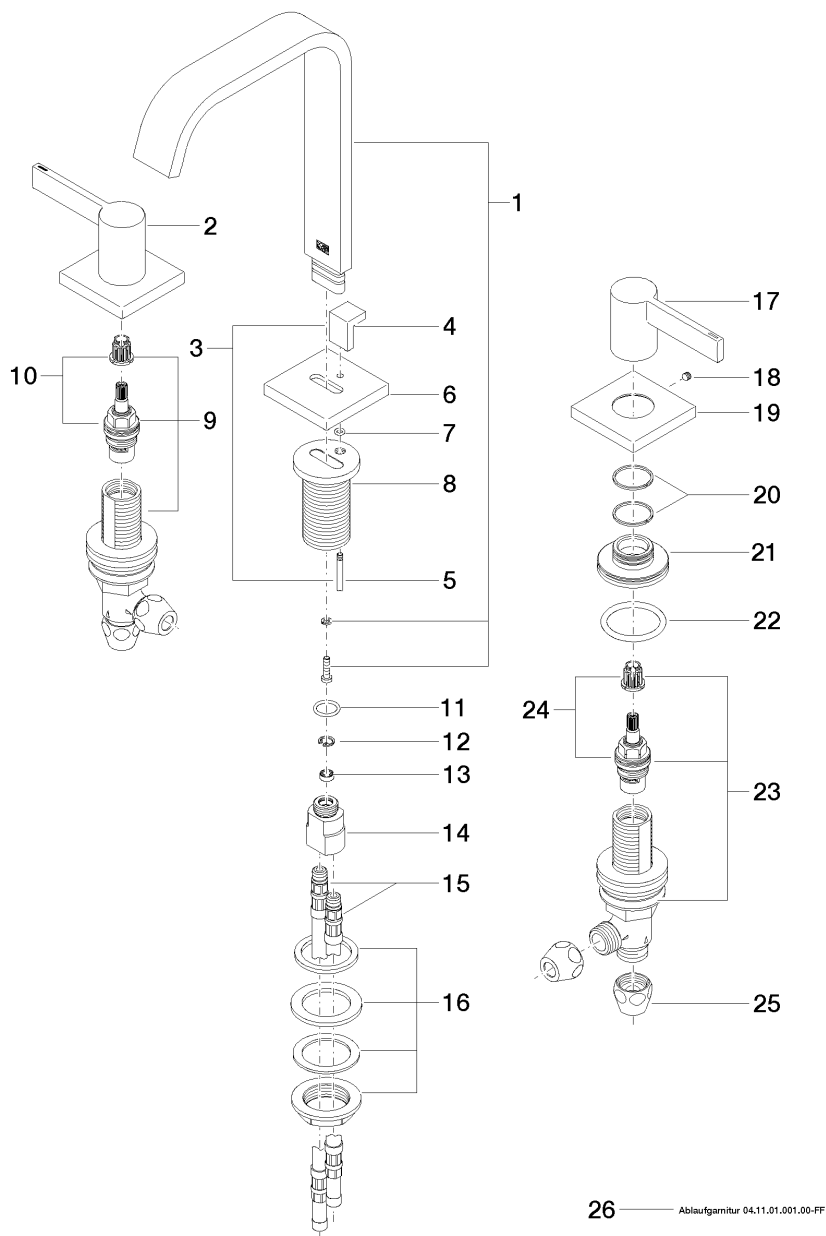

### Product specifications

- **165 mm projection**
- fixed spout
- Aerator 32 x 8
- height of mixer 220 mm
- height up to aerator 174 mm
- deck valves with 2x xControl ceramic head part 1/2"
- 2x M 10 x 1 screw-in high pressure hose
- **1 1/4" pop-up waste**
- Max. flow 5 l/min
- lead-free
- rosette 60 x 60 mm

### Surfaces

- |                 |             |
|-----------------|-------------|
| • chrome        | 20713670-00 |
| • platinum matt | 20713670-06 |

**Exploded assembly drawing**

**Order quantity**

<b>No.</b>	<b>Article number</b>	<b>Name</b>	<b>Installation quantity</b>
1	90282226700ff	spout	1
2	092067011ff	handle	1
3	04207803080ff	pull-rod	1
4	092078030ff	handle	1
5	093109080ff	pull-rod	1
6	092778032ff	rosette	1
7	09141016690	seal	1
8	0911100541090	connection	1
9	9017110405390	side panel	1
10	9090031530090	top	1
11	09141013090	seal	1
12	09160101690	ring	1
13	09230103390	flow reducer	1
14	0911100551090	connection	1
15	0430040160090	hose	2
16	0423100090190	fixing set	1
17	092067012ff	handle	1
18	09311111290	pin	1
19	092722043ff	rosette	1
20	09141501490	ring	1
21	09301119890	disc	1
22	09141003690	seal	1
23	9017110405290	side panel	1
24	9090031520090	top	1
25	04233004000ff	threaded connector	4
26	04110100100ff	pop-up waste	1

**Flow rate chart**