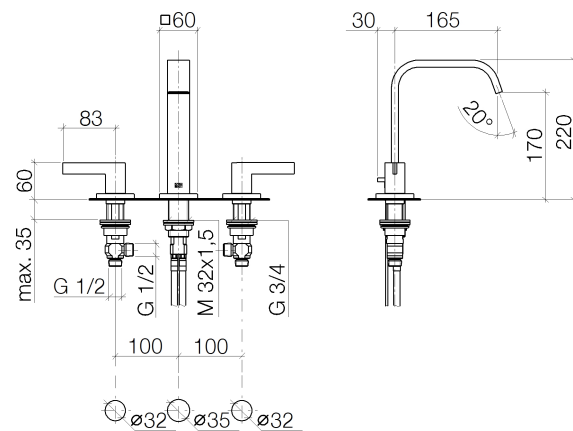

### Product specifications

- **165 mm projection**
- fixed spout
- Aerator 32 x 8
- height of mixer 220 mm
- height up to aerator 174 mm
- deck valves with 2x xControl ceramic head part 1/2"
- 2x M 10 x 1 screw-in high pressure hose
- **1 1/4" pop-up waste**
- Max. flow 5 l/min
- lead-free
- rosette 60 x 60 mm

### Surfaces

- |                 |             |
|-----------------|-------------|
| • chrome        | 20713670-00 |
| • platinum matt | 20713670-06 |

**Exploded assembly drawing**

**Order quantity**

<b>No.</b>	<b>Article number</b>	<b>Name</b>	<b>Installation quantity</b>
1	90282226700ff	spout	1
2	092067011ff	handle	1
3	04207803080ff	pull-rod	1
4	092078030ff	handle	1
5	093109080ff	pull-rod	1
6	092778032ff	rosette	1
7	09141016690	seal	1
8	0911100541090	connection	1
9	9017110405390	side panel	1
10	9090031530090	top	1
11	09141013090	seal	1
12	09160101690	ring	1
13	09230103390	flow reducer	1
14	0911100551090	connection	1
15	0430040160090	hose	2
16	0423100090190	fixing set	1
17	092067012ff	handle	1
18	09311111290	pin	1
19	092722043ff	rosette	1
20	09141501490	ring	1
21	09301119890	disc	1
22	09141003690	seal	1
23	9017110405290	side panel	1
24	9090031520090	top	1
25	04233004000ff	threaded connector	4
26	04110100100ff	pop-up waste	1

**Flow rate chart**