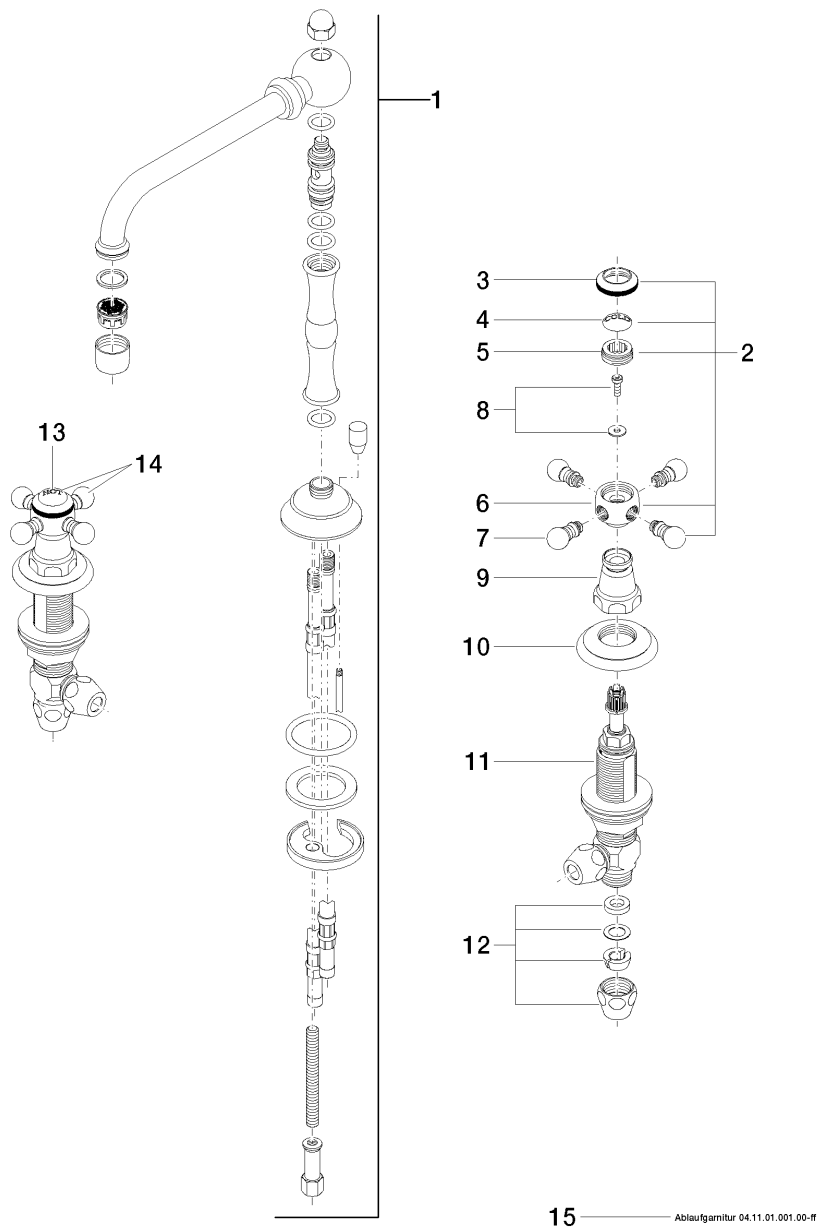

**Product specifications**

- **200 mm projection**
- pivotable spout 360°
- M 22 x 1 aerator – female thread
- height of mixer 185 mm
- height up to aerator 90 mm
- 1/2" deck valves with ceramic head parts
- 2x M 10 x 1 screw-in high pressure hose
- compression joints
- **1 1/4" pop-up waste**
- Max. flow 7 l/min
- lead-free

For narrow pedestals or trap covers, please order pressure hoses 12 507 970 90.

---

**Surfaces**

- chrome 20715360-00
- platinum matt 20715360-06
- platinum 20715360-08
- Durabrass 20715360-09

**Exploded assembly drawing**

**Order quantity**

<b>No.</b>	<b>Article number</b>	<b>Name</b>	<b>Installation quantity</b>
1	13715380ff	spout	1
2	04203600206ff	handle ( cold )	1
3	092036005ff	handle	2
4	09260101090	accessories	1
5	09208300690	handle	2
6	092036002ff	handle	2
7	092036004ff	handle	4
8	0430300290090	fixing set	2
9	092102065ff	cover	2
10	092735001ff	rosette	2
11	9017110400290	side panel	2
12	04233004000ff	threaded connector	4
13	09260101190	accessories	1
14	04203600207ff	handle ( hot )	1
15	04110100100ff	pop-up waste	1

**Flow rate chart**