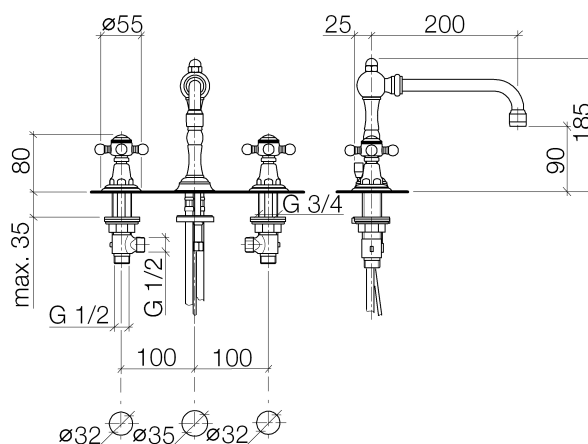

**Product specifications**

- **200 mm projection**
- pivotable spout 360°
- M 22 x 1 aerator – female thread
- height of mixer 185 mm
- height up to aerator 90 mm
- 1/2" deck valves with ceramic head parts
- 2x M 10 x 1 screw-in high pressure hose
- compression joints
- **1 1/4" pop-up waste**
- Max. flow 7 l/min
- lead-free

For narrow pedestals or trap covers, please order pressure hoses 12 507 970 90.

---

**Surfaces**

- chrome 20715360-00
- platinum matt 20715360-06
- platinum 20715360-08
- Durabrass 20715360-09

**Exploded assembly drawing**

**Order quantity**

<b>No.</b>	<b>Article number</b>	<b>Name</b>	<b>Installation quantity</b>
1	13715380ff	spout	1
2	04203600206ff	handle ( cold )	1
3	092036005ff	handle	2
4	09260101090	accessories	1
5	09208300690	handle	2
6	092036002ff	handle	2
7	092036004ff	handle	4
8	0430300290090	fixing set	2
9	092102065ff	cover	2
10	092735001ff	rosette	2
11	9017110400290	side panel	2
12	04233004000ff	threaded connector	4
13	09260101190	accessories	1
14	04203600207ff	handle ( hot )	1
15	04110100100ff	pop-up waste	1

**Flow rate chart**