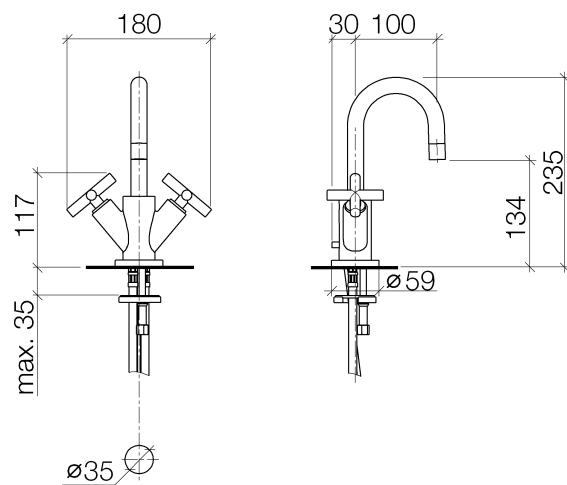

### Product specifications

- **100 mm projection**
- pivotable spout 360°
- M 18 x 1 aerator – female thread
- height of mixer 235 mm
- height up to aerator 134 mm
- 2x xControl ceramic head part 1/2"
- 2x M 10 x 1 screw-in high pressure hose
- **1 1/4" pop-up waste**
- Max. flow 7 l/min
- lead-free
- rosette  $\varnothing$  59 mm

**Exploded assembly drawing**

**Order quantity**

<b>No.</b>	<b>Article number</b>	<b>Name</b>	<b>Installation quantity</b>
1	90282221501ff	spout	1
2	90230102803ff	aerator	1
3	04208901000ff	handle	2
4	092089010ff	handle	2
5	90121200700ff	base	2
6	09301102990	disc	2
7	09303007590	screw	2
8	9090031510090	top	2
9	09303005490	screw	1
10	04208903580ff	pull-rod	1
11	0430040160090	hose	2
12	092810132ff	ring	1
13	09141013490	seal	1
14	0430110380090	fixing set	1
15	09311101190	pin	1
16	04110100100ff	pop-up waste	1

**Flow rate chart**