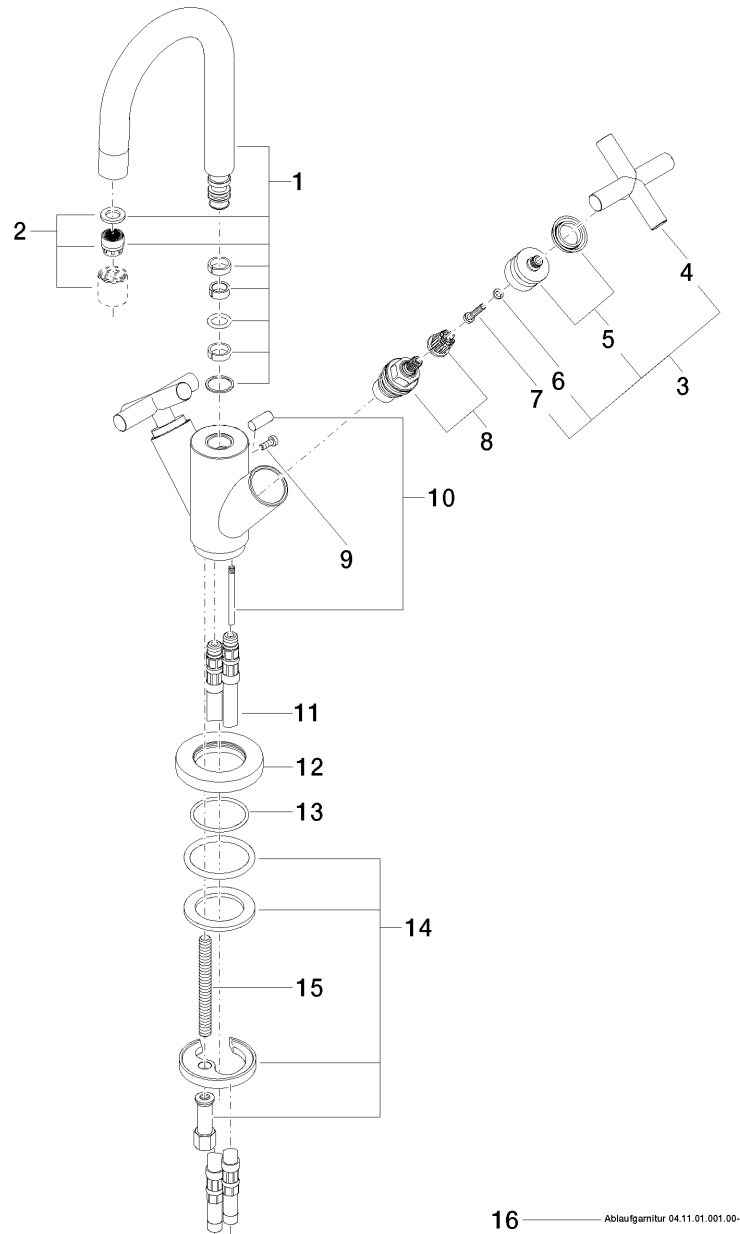

### Product specifications

- **100 mm projection**
- pivotable spout 360°
- M 18 x 1 aerator – female thread
- height of mixer 235 mm
- height up to aerator 134 mm
- 2x xControl ceramic head part 1/2"
- 2x M 10 x 1 screw-in high pressure hose
- **1 1/4" pop-up waste**
- Max. flow 7 l/min
- lead-free
- rosette  $\varnothing$  59 mm

### Surfaces

- |                 |             |
|-----------------|-------------|
| • chrome        | 22302892-00 |
| • platinum matt | 22302892-06 |
| • platinum      | 22302892-08 |
| • matt white    | 22302892-10 |
| • matt black    | 22302892-33 |

**Exploded assembly drawing**

**Order quantity**

<b>No.</b>	<b>Article number</b>	<b>Name</b>	<b>Installation quantity</b>
1	90282221501ff	spout	1
2	90230102803ff	aerator	1
3	04208901000ff	handle	2
4	092089010ff	handle	2
5	90121200700ff	base	2
6	09301102990	disc	2
7	09303007590	screw	2
8	9090031510090	top	2
9	09303005490	screw	1
10	04208903580ff	pull-rod	1
11	0430040160090	hose	2
12	092810132ff	ring	1
13	09141013490	seal	1
14	0430110380090	fixing set	1
15	09311101190	pin	1
16	04110100100ff	pop-up waste	1

**Flow rate chart**