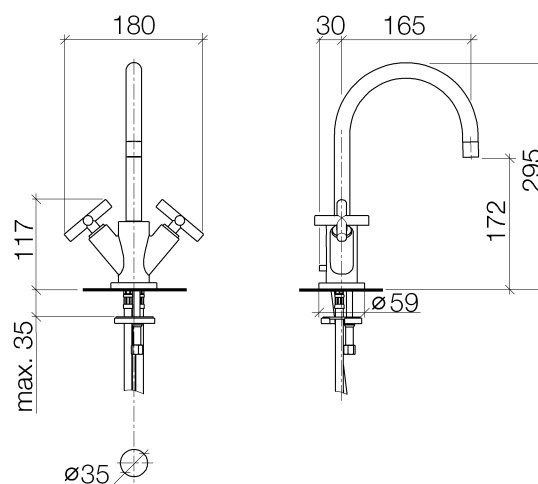

Product specifications

- **165 mm projection**
- pivotable spout 360°
- M 18 x 1 aerator – female thread
- height of mixer 295 mm
- height up to aerator 172 mm
- 2x xControl ceramic head part 1/2"
- 2x M 10 x 1 screw-in high pressure hose
- **1 1/4" pop-up waste**
- Max. flow 7 l/min
- lead-free
- rosette \varnothing 59 mm

Surfaces

- | | |
|-----------------|-------------|
| • chrome | 22513892-00 |
| • platinum matt | 22513892-06 |
| • platinum | 22513892-08 |
| • matt white | 22513892-10 |
| • matt black | 22513892-33 |

Exploded assembly drawing

Order quantity

No.	Article number	Name	Installation quantity
1	90282221301ff	spout	1
2	90230102803ff	aerator	1
3	04208901000ff	handle	2
4	092089010ff	handle	2
5	90121200700ff	base	2
6	09301102990	disc	2
7	09303007590	screw	2
8	9090031510090	top	2
9	09303005490	screw	1
10	04208903580ff	pull-rod	1
11	0430040160090	hose	2
12	092810132ff	ring	1
13	09141013490	seal	1
14	0430110380090	fixing set	1
15	09311101190	pin	1
16	04110100100ff	pop-up waste	1

Flow rate chart