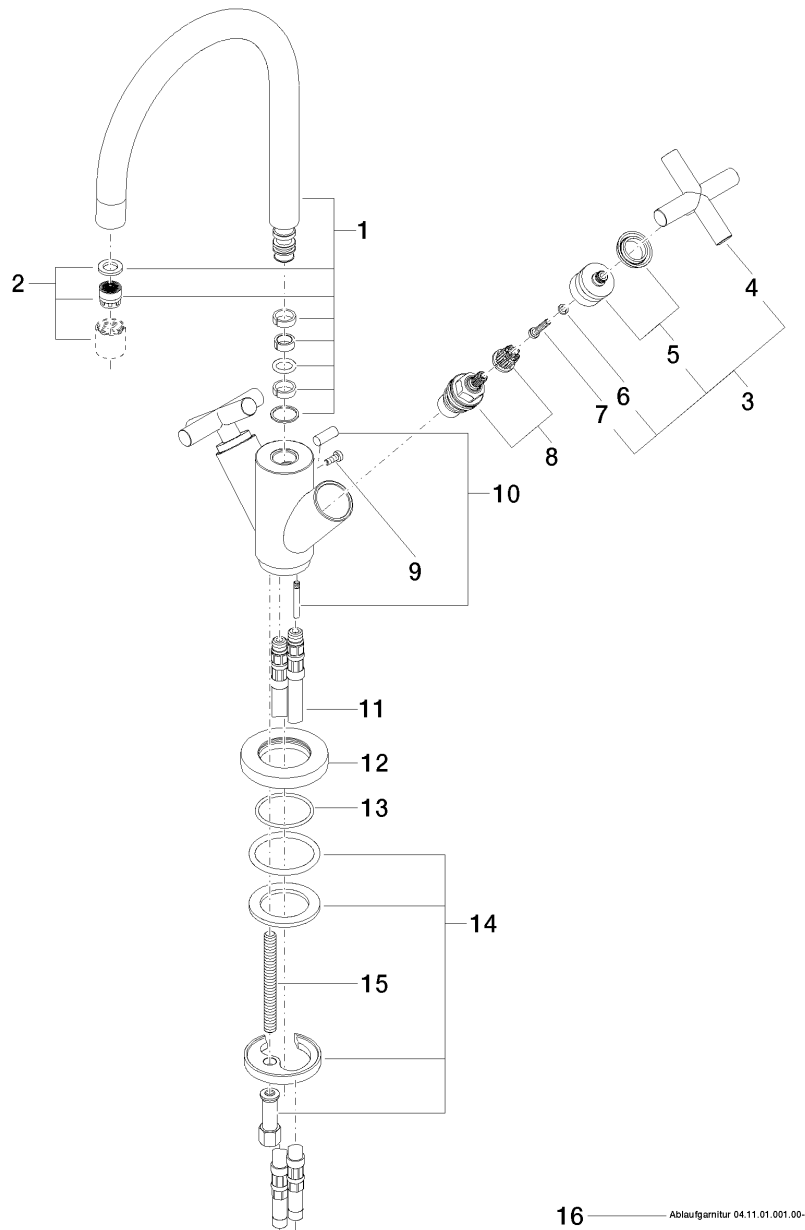

Product specifications

- **165 mm projection**
- pivotable spout 360°
- M 18 x 1 aerator – female thread
- height of mixer 295 mm
- height up to aerator 172 mm
- 2x xControl ceramic head part 1/2"
- 2x M 10 x 1 screw-in high pressure hose
- **1 1/4" pop-up waste**
- Max. flow 7 l/min
- lead-free
- rosette \varnothing 59 mm

Surfaces

- | | |
|-----------------|-------------|
| • chrome | 22513892-00 |
| • platinum matt | 22513892-06 |
| • platinum | 22513892-08 |
| • matt white | 22513892-10 |
| • matt black | 22513892-33 |

Exploded assembly drawing

Order quantity

No.	Article number	Name	Installation quantity
1	90282221301ff	spout	1
2	90230102803ff	aerator	1
3	04208901000ff	handle	2
4	092089010ff	handle	2
5	90121200700ff	base	2
6	09301102990	disc	2
7	09303007590	screw	2
8	9090031510090	top	2
9	09303005490	screw	1
10	04208903580ff	pull-rod	1
11	0430040160090	hose	2
12	092810132ff	ring	1
13	09141013490	seal	1
14	0430110380090	fixing set	1
15	09311101190	pin	1
16	04110100100ff	pop-up waste	1

Flow rate chart