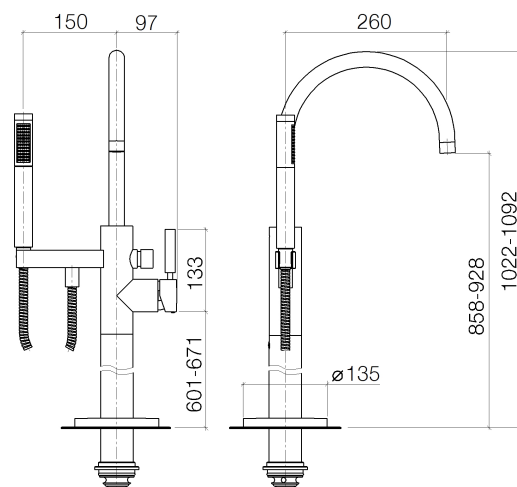

Product specifications

- **260 mm projection**
 - pivotable spout 180°
 - M 22 x 1 aerator – female thread
 - back flow preventer in shower outlet
 - xSTREAM-cartridge with ceramic discs
 - bath/shower diverter
 - bar-type hand shower with anti-scale system and back flow preventer
 - 3/8" x 1/2" x 1250 mm shower hose with turning cone
 - stand pipe with fastening flange, screw rosette \varnothing 130 mm
 - total height 1020 – 1090 mm
 - stand pipe height 665 – 735 mm
 - height up to aerator 860 – 930 mm
 - Max. hand shower flow 7.6 l/min
- Intrinsic protection against back flow.

Surfaces

- chrome 25963885-00
- platinum matt 25963885-06

Accessories required

- Floor fastening; 3594597090

Exploded assembly drawing

Order quantity

No.	Article number	Name	Installation quantity
1	28013979ff	shower	1
2	093002072ff	hose	1
3	09184003590	sleeve	1
4	091720027ff	holder	1
5	09311105890	pin	1
6	09230104090	back-flow preventer	1
7	09141001090	seal	3
8	092403153ff	nipple	1
9	9016020230090	spring	1
10	093109102ff	pull-rod	1
11	092403069ff	nipple	1
12	092102069ff	cover	1
13	09142002690	seal	1
14	90282220001ff	spout	1
15	90230102400ff	aerator	1
16	09311106190	pin	1
17	09303005490	screw	1
18	09141011290	seal	1
19	092134081ff	nipple	1
20	092088002ff	handle	1
21	09150505090	cartridge	1
22	092404148ff	nut	1
23	90208804400ff	handle	1
24	09141013990	seal	5
25	0431200391090	plug	1
26	092403152ff	adaptor	1
27	09303011190	screw	1
28	0428220250090	connection	2
29	0431200340090	plug	1

Bath & Spa

25963885 Single-lever bath mixer for free-standing assembly, with stand pipe, with shower set

Article number: 25963885

30	04282203000ff	pipe	1
31	092788007ff	rosette	1
32	09141012990	seal	1
33	09141008490	seal	1
34	09141001890	seal	1

Flow rate chart