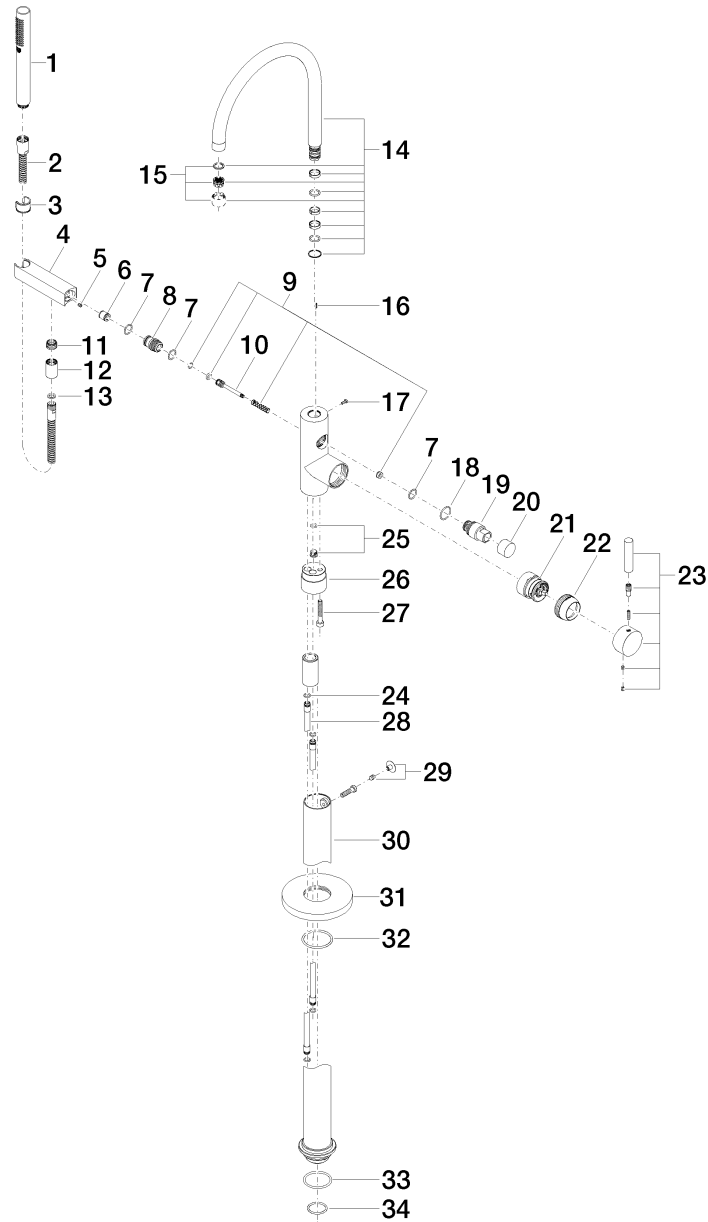

Product specifications

- **260 mm projection**
 - pivotable spout 180°
 - M 22 x 1 aerator – female thread
 - back flow preventer in shower outlet
 - xSTREAM-cartridge with ceramic discs
 - bath/shower diverter
 - bar-type hand shower with anti-scale system and back flow preventer
 - 3/8" x 1/2" x 1250 mm shower hose with turning cone
 - stand pipe with fastening flange, screw rosette \varnothing 130 mm
 - total height 1020 – 1090 mm
 - stand pipe height 665 – 735 mm
 - height up to aerator 860 – 930 mm
 - Max. hand shower flow 7.6 l/min
- Intrinsic protection against back flow.

Surfaces

- chrome 25963885-00
- platinum matt 25963885-06

Accessories required

- Floor fastening; 3594597090

Exploded assembly drawing

Order quantity

No.	Article number	Name	Installation quantity
1	28013979ff	shower	1
2	093002072ff	hose	1
3	09184003590	sleeve	1
4	091720027ff	holder	1
5	09311105890	pin	1
6	09230104090	back-flow preventer	1
7	09141001090	seal	3
8	092403153ff	nipple	1
9	9016020230090	spring	1
10	093109102ff	pull-rod	1
11	092403069ff	nipple	1
12	092102069ff	cover	1
13	09142002690	seal	1
14	90282220001ff	spout	1
15	90230102400ff	aerator	1
16	09311106190	pin	1
17	09303005490	screw	1
18	09141011290	seal	1
19	092134081ff	nipple	1
20	092088002ff	handle	1
21	09150505090	cartridge	1
22	092404148ff	nut	1
23	90208804400ff	handle	1
24	09141013990	seal	5
25	0431200391090	plug	1
26	092403152ff	adaptor	1
27	09303011190	screw	1
28	0428220250090	connection	2
29	0431200340090	plug	1

Bath & Spa

25963885 Single-lever bath mixer for free-standing assembly, with stand pipe, with shower set

Article number: 25963885

30	04282203000ff	pipe	1
31	092788007ff	rosette	1
32	09141012990	seal	1
33	09141008490	seal	1
34	09141001890	seal	1

Flow rate chart