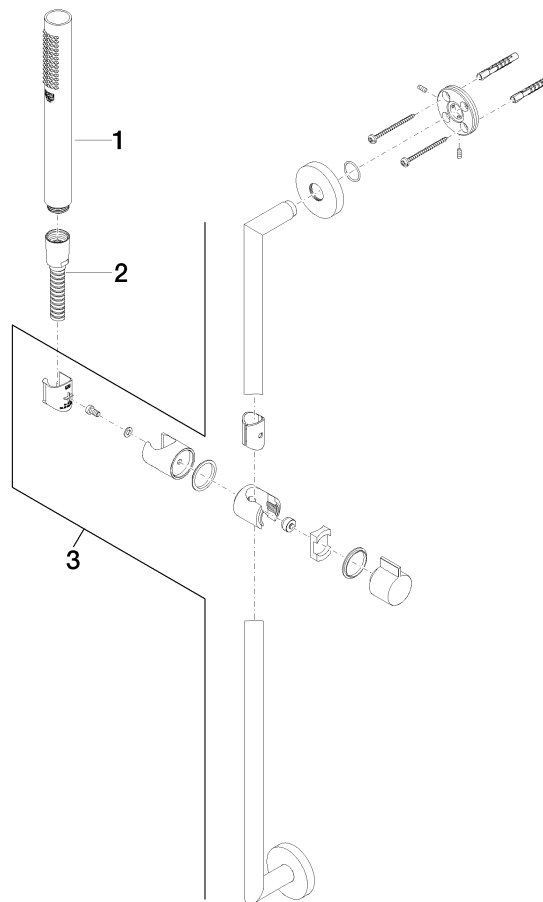

Product specifications

- bar-type hand shower with anti-scale system and back flow preventer
- 3/8" x 1/2" x 1750 mm shower hose with turning cone
- rosette \varnothing 55 mm
- slide bar
- Max. flow 7.6 l/min
- gauge 800 mm

Only for combination with 33 200 625-FF / 33 300 625-FF / 34 200 979-FF / 34 440 979-FF / 28 450 625-FF

Surfaces

- | | |
|-----------------|-------------|
| • chrome | 26402625-00 |
| • platinum matt | 26402625-06 |

Exploded assembly drawing

Bath & Spa

26402625 Shower set

Article number: 26402625

Order quantity

No.	Article number	Name	Installation quantity
1	28013979ff	shower	1
3	28322970ff	hose	1
3	26701625ff	shower set	1

Flow rate chart