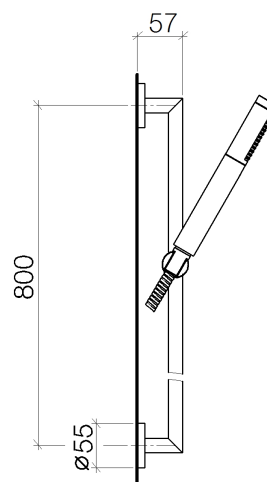

Surfaces

• chrome	26402625-00
• platinum matt	26402625-06