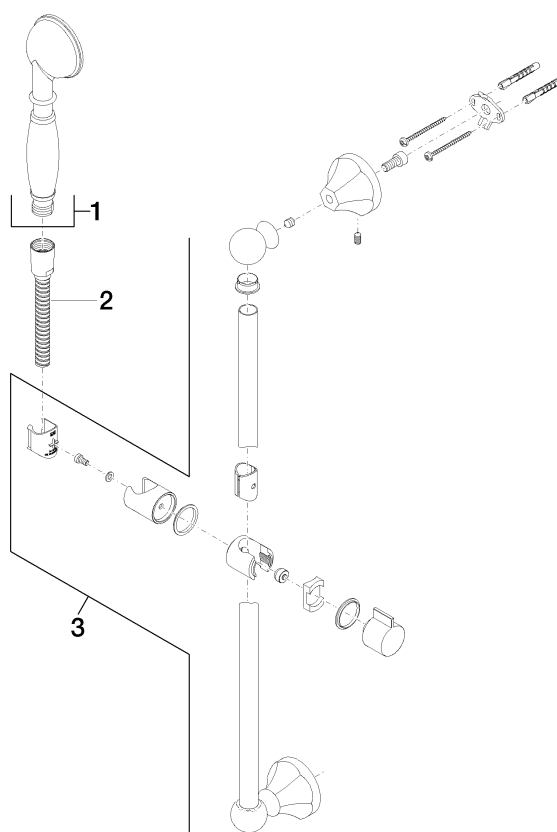

Product specifications

- hand shower with back flow preventer
- 1750 mm shower hose with turning cone at both ends
- rosette \varnothing 60 mm
- slide bar
- Max. flow 9 l/min
- gauge 850 mm

Surfaces

- | | |
|-----------------|-------------|
| • chrome | 26403370-00 |
| • platinum matt | 26403370-06 |
| • platinum | 26403370-08 |
| • Durabrass | 26403370-09 |

Exploded assembly drawing

Bath & Spa

26403370 Shower set with metal hand shower

Article number: 26403370

Order quantity

No.	Article number	Name	Installation quantity
1	28002970ff	shower	1
3	28204970ff	hose	1
3	26701370ff	shower set	1

Flow rate chart