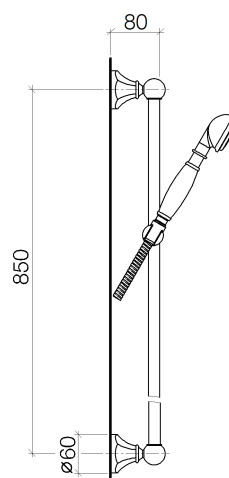

Product specifications

- hand shower with back flow preventer
- 1750 mm shower hose with turning cone at both ends
- rosette \varnothing 60 mm
- slide bar
- Max. flow 9 l/min
- gauge 850 mm

Surfaces

- | | |
|-----------------|-------------|
| • chrome | 26403370-00 |
| • platinum matt | 26403370-06 |
| • platinum | 26403370-08 |
| • Durabrass | 26403370-09 |

Exploded assembly drawing

Bath & Spa

26403370 Shower set with metal hand shower

Article number: 26403370

Order quantity

No.	Article number	Name	Installation quantity
1	28002970ff	shower	1
3	28204970ff	hose	1
3	26701370ff	shower set	1

Flow rate chart