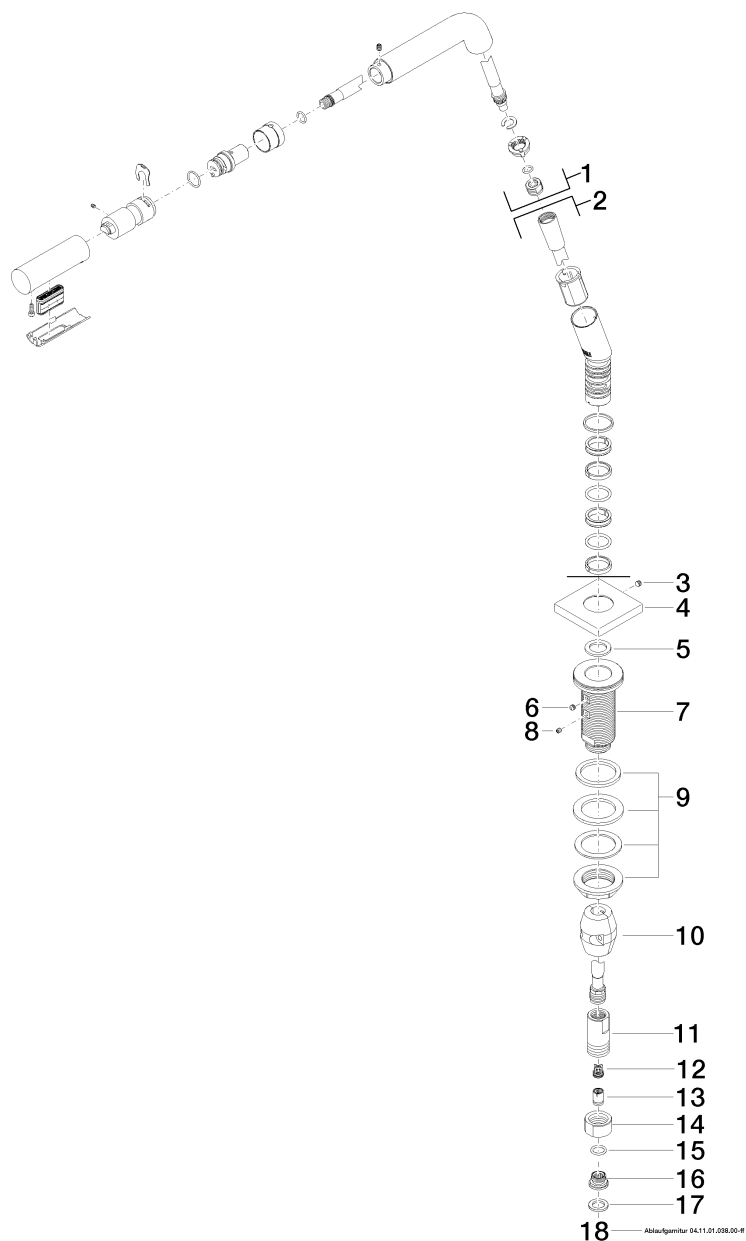

### Product specifications

- **200 mm projection**
- pivotable spout 160°
- with aerator
- Hose length 1500 mm
- height of mixer 110 mm
- height up to aerator 85 mm
- hole diameter 35 mm
- 1 1/4" pop-up waste
- Max. flow 7.6 l/min
- lead-free
- rosette 60 x 60 mm

### Surfaces

- |                 |             |
|-----------------|-------------|
| • chrome        | 27720972-00 |
| • platinum matt | 27720972-06 |
| • platinum      | 27720972-08 |
| • Cyprum        | 27720972-49 |

**Exploded assembly drawing**

**Order quantity**

<b>No.</b>	<b>Article number</b>	<b>Name</b>	<b>Installation quantity</b>
<b>1</b>	90282226100ff	spout	1
<b>2</b>	90282226000ff	spout	1
<b>3</b>	09311111290	pin	1
<b>4</b>	092722043ff	rosette	1
<b>5</b>	09141506590	seal	1
<b>6</b>	09311106390	pin	1
<b>7</b>	093001196ff	connection	1
<b>8</b>	09311109990	pin	1
<b>9</b>	0430110386890	fixing set	1
<b>10</b>	0421500050090	accessories	1
<b>11</b>	09240324190	nipple	1
<b>12</b>	09230113190	back-flow preventer	1
<b>13</b>	09230109690	back-flow preventer	1
<b>14</b>	09233006690	nut	1
<b>15</b>	09141000390	seal	1
<b>16</b>	0929050201090	nipple	1
<b>17</b>	09142000290	seal	1
<b>18</b>	10125970ff	pop-up waste	1

**Flow rate chart**