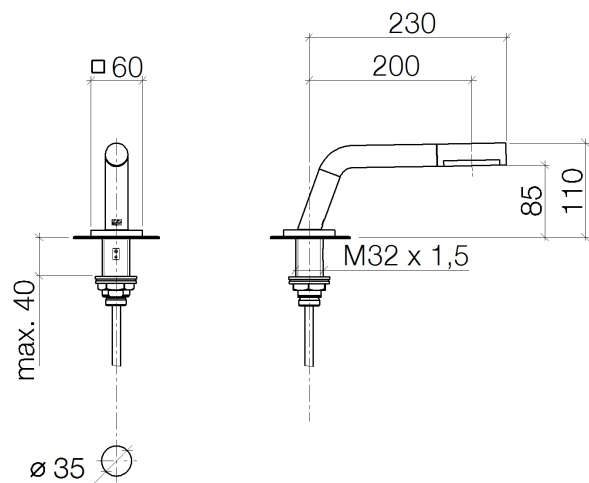

### Product specifications

- **200 mm projection**
- pivotable spout 160°
- with aerator
- Hose length 1500 mm
- height of mixer 110 mm
- height up to aerator 85 mm
- hole diameter 35 mm
- 1 1/4" pop-up waste
- Max. flow 7.6 l/min
- lead-free
- rosette 60 x 60 mm

**Exploded assembly drawing**

**Order quantity**

<b>No.</b>	<b>Article number</b>	<b>Name</b>	<b>Installation quantity</b>
<b>1</b>	90282226100ff	spout	1
<b>2</b>	90282226000ff	spout	1
<b>3</b>	09311111290	pin	1
<b>4</b>	092722043ff	rosette	1
<b>5</b>	09141506590	seal	1
<b>6</b>	09311106390	pin	1
<b>7</b>	093001196ff	connection	1
<b>8</b>	09311109990	pin	1
<b>9</b>	0430110386890	fixing set	1
<b>10</b>	0421500050090	accessories	1
<b>11</b>	09240324190	nipple	1
<b>12</b>	09230113190	back-flow preventer	1
<b>13</b>	09230109690	back-flow preventer	1
<b>14</b>	09233006690	nut	1
<b>15</b>	09141000390	seal	1
<b>16</b>	0929050201090	nipple	1
<b>17</b>	09142000290	seal	1
<b>18</b>	10125970ff	pop-up waste	1