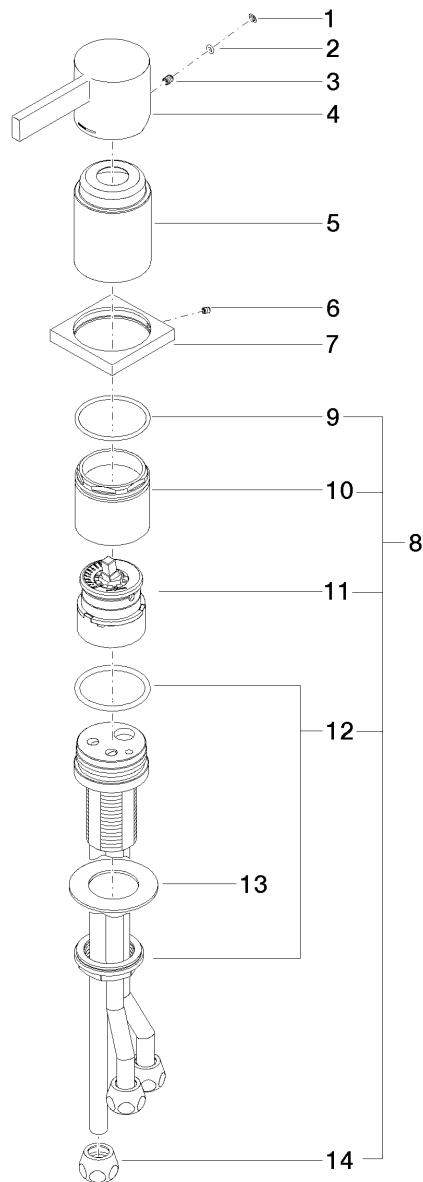

### Product specifications

- sleeve for cartridge screw
  - 1x CU 12 mm outlet pipe, 170 mm
  - xSTREAM-cartridge with ceramic discs (42 l/min)
  - 3x compression joint 12 mm x 1/2"
  - rosette 60 x 60 mm
  - 2x CU 12 mm supply pipe (cold/hot), 100 mm
- Do not use rosettes for deck mounting.

### Surfaces

- chrome 29200670-00
- platinum matt 29200670-06

**Exploded assembly drawing**

**Order quantity**

<b>No.</b>	<b>Article number</b>	<b>Name</b>	<b>Installation quantity</b>
1	093120087ff	plug	1
2	09141013390	seal	1
3	09311107990	pin	1
4	092067013ff	handle	1
5	091102112ff	cover	1
6	09311104490	pin	1
7	092767011ff	rosette	1
9	0415050509790	cartridge	1
9	09141004990	seal	1
10	09170103390	base	1
11	09150505090	cartridge	1
12	0423100410090	fixing set	1
13	09301106090	disc	1
14	0423300410090	threaded connector	3

**Flow rate chart**