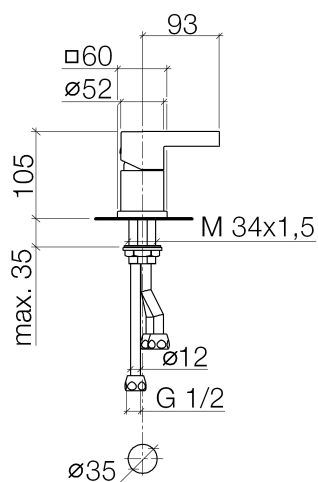

### Product specifications

- sleeve for cartridge screw
  - 1x CU 12 mm outlet pipe, 170 mm
  - xSTREAM-cartridge with ceramic discs (42 l/min)
  - 3x compression joint 12 mm x 1/2"
  - rosette 60 x 60 mm
  - 2x CU 12 mm supply pipe (cold/hot), 100 mm
- Do not use rosettes for deck mounting.

### Surfaces

- chrome 29200670-00
- platinum matt 29200670-06

**Exploded assembly drawing**

**Order quantity**

<b>No.</b>	<b>Article number</b>	<b>Name</b>	<b>Installation quantity</b>
1	093120087ff	plug	1
2	09141013390	seal	1
3	09311107990	pin	1
4	092067013ff	handle	1
5	091102112ff	cover	1
6	09311104490	pin	1
7	092767011ff	rosette	1
9	0415050509790	cartridge	1
9	09141004990	seal	1
10	09170103390	base	1
11	09150505090	cartridge	1
12	0423100410090	fixing set	1
13	09301106090	disc	1
14	0423300410090	threaded connector	3

**Flow rate chart**