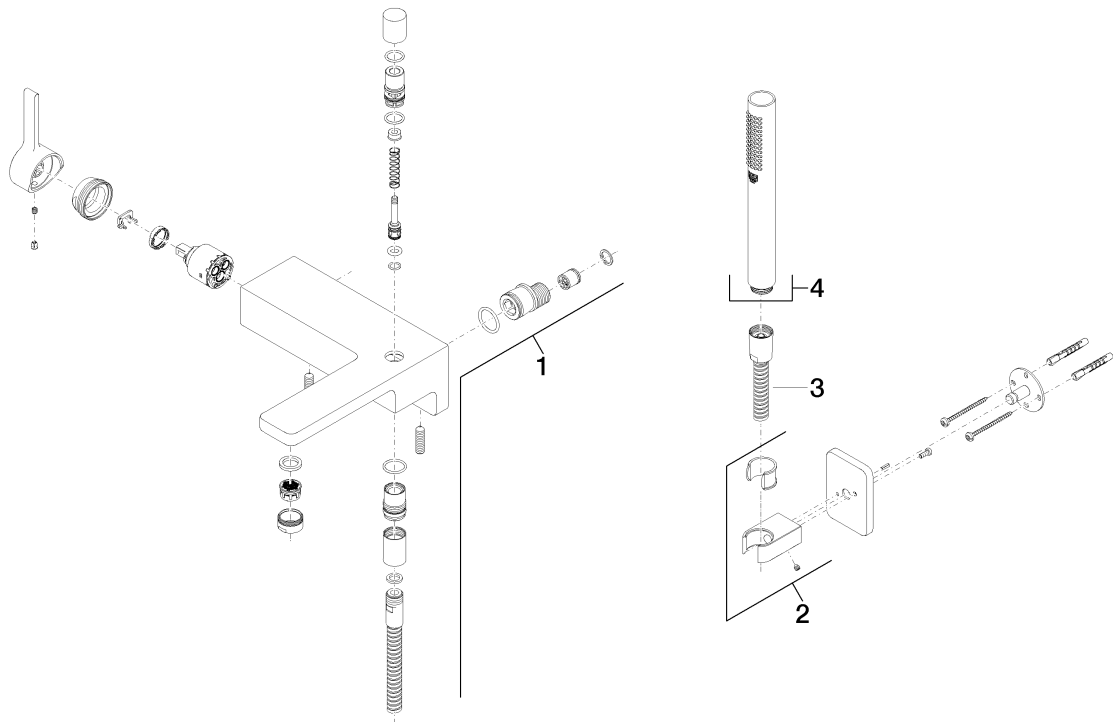

Product specifications

- **190 mm projection**
 - M 24 x 1 aerator – male thread
 - back flow preventer in shower outlet
 - 3/8" shower outlet
 - automatic bath/shower diverter
 - cartridge with ceramic discs
 - wall bracket
 - bar-type hand shower with anti-scale system and back flow preventer
 - 3/8" x 1/2" x 1250 mm shower hose with turning cone
 - rosette wall bracket 78 x 55 mm
 - gauge 150 mm
 - integrated strainer waste connection
 - Max. hand shower flow 7.6 l/min
- Intrinsic protection against back flow.

Bath & Spa

33233710 Single-lever bath mixer for wall mounting, with shower set

Article number: 33233710

Surfaces

- chrome 33233710-00
- platinum matt 33233710-06

Exploded assembly drawing

Order quantity

No.	Article number	Name	Installation quantity
1	33200710ff	fitting	1
2	28050710ff	holder	1
3	093002072ff	hose	1
4	28013979ff	shower	1

Flow rate chart