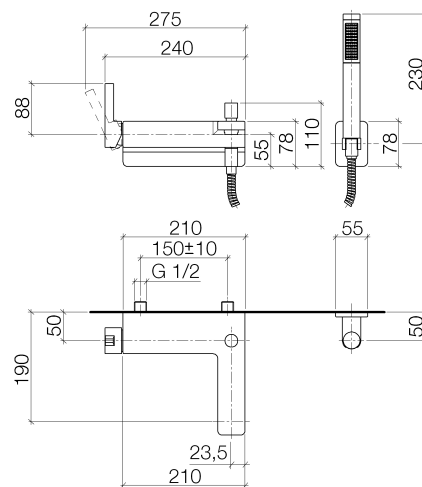

Product specifications

- **190 mm projection**
 - M 24 x 1 aerator – male thread
 - back flow preventer in shower outlet
 - 3/8" shower outlet
 - automatic bath/shower diverter
 - cartridge with ceramic discs
 - wall bracket
 - bar-type hand shower with anti-scale system and back flow preventer
 - 3/8" x 1/2" x 1250 mm shower hose with turning cone
 - rosette wall bracket 78 x 55 mm
 - gauge 150 mm
 - integrated strainer waste connection
 - Max. hand shower flow 7.6 l/min
- Intrinsic protection against back flow.

Bath & Spa

33233710 Single-lever bath mixer for wall mounting, with shower set

Article number: 33233710

Surfaces

- chrome 33233710-00
- platinum matt 33233710-06

Exploded assembly drawing

Order quantity

No.	Article number	Name	Installation quantity
1	33200710ff	fitting	1
2	28050710ff	holder	1
3	093002072ff	hose	1
4	28013979ff	shower	1

Flow rate chart