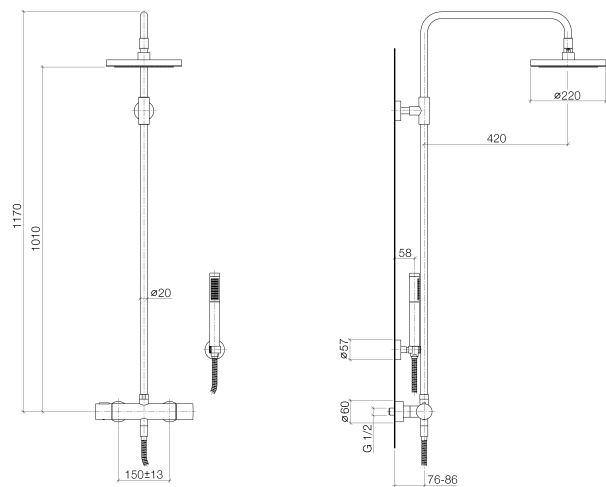

Product specifications

- **shower with fixed riser projection 420 mm**
- integrated back flow preventer and filters
- 1/2" thermostat cartridge
- diverter cartridge with ceramic discs
- shower with fixed riser/hand shower diverter
- bar-type hand shower with anti-scale system and back flow preventer
- 220 mm diameter rain shower with anti-scale system
- 3/8" shower outlet
- slide-on rosettes $\varnothing 60$ mm
- rosette wall bracket $\varnothing 57$ mm
- 3/8" x 1/2" x 1250 mm shower hose with turning cone
- regulator handle
- concealed 1/2" x 3/4" S connectors (noise reduced)
- height of fittings up to top edge of elbow 1170 mm

- height of fittings up to rain shower (bottom edge)
1025 mm
 - gauge 150 mm
 - 1x wall attachment: height adjustable, distance can be adjusted
 - Max. rainshower flow 12 l/min
 - Max. hand shower flow 7.6 l/min
- Intrinsic protection against back flow.
Slide bar for stand pipe 12 560 970-FF available separately.

Surfaces

- chrome 34457979-00
- platinum matt 34457979-06

Exploded assembly drawing

Order quantity

No.	Article number	Name	Installation quantity
1	04120507000ff	shower	1
2	092403177ff	adaptor	1
3	04282210100ff	spout	1
4	09141001190	seal	1
5	90171103700ff	holder	1
6	90282209600ff	pipe	1
7	04170104700ff	casing (completely)	1
8	092403090ff	nipple	1
9	09141003290	seal	2
10	04173300401ff	handle	1
11	092133010ff	handle	1
12	09160202790	spring	1
13	09303013690	screw	1
14	093120049ff	plug	1
15	0415020700090	cartridge	1
16	09304001090	regulator	1
17	09150207090	cartridge	1
18	0411040320090	connection	2
19	09142001090	seal	2
20	09290302090	insert	2
21	09141011990	seal	2
22	092762004ff	rosette	2
23	0429050240090	nipple	2
24	092310048ff	nut	2
25	09150503390	cartridge	1
26	09121200290	fixing cap	1
27	092404141ff	nut	1
28	09141505290	ring	1
29	092097020ff	handle	1

30	09141013990	seal	1
31	08303070190	screw	1
32	092403115ff	nipple	1
33	092102069ff	cover	1
34	093002072ff	hose	1
35	28050920ff	holder	1
36	28013979ff	shower	1

Flow rate chart