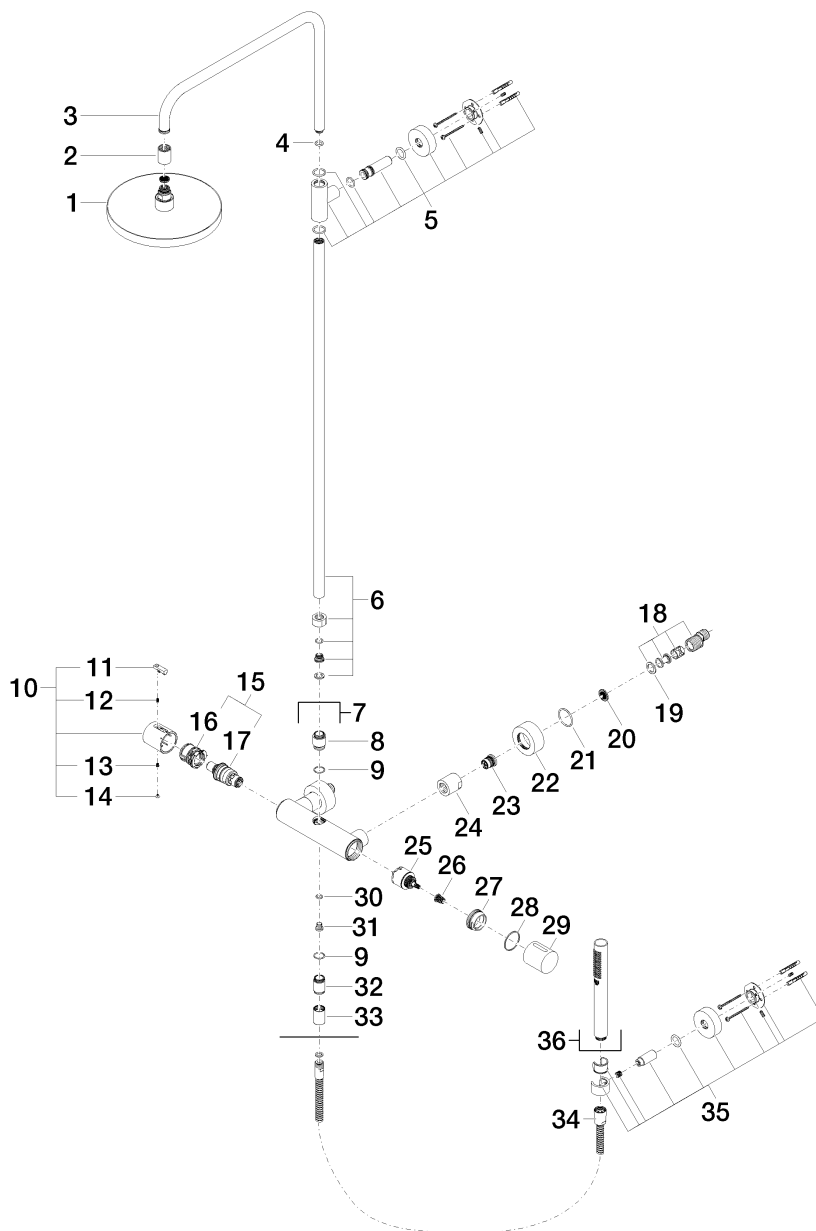

Product specifications

- **shower with fixed riser projection 420 mm**
- integrated back flow preventer and filters
- 1/2" thermostat cartridge
- diverter cartridge with ceramic discs
- shower with fixed riser/hand shower diverter
- bar-type hand shower with anti-scale system and back flow preventer
- 220 mm diameter rain shower with anti-scale system
- 3/8" shower outlet
- slide-on rosettes $\varnothing 60$ mm
- rosette wall bracket $\varnothing 57$ mm
- 3/8" x 1/2" x 1250 mm shower hose with turning cone
- regulator handle
- concealed 1/2" x 3/4" S connectors (noise reduced)
- height of fittings up to top edge of elbow 1170 mm

- height of fittings up to rain shower (bottom edge)
1025 mm
 - gauge 150 mm
 - 1x wall attachment: height adjustable, distance can be adjusted
 - Max. rainshower flow 12 l/min
 - Max. hand shower flow 7.6 l/min
- Intrinsic protection against back flow.
Slide bar for stand pipe 12 560 970-FF available separately.

Surfaces

- chrome 34457979-00
- platinum matt 34457979-06

Exploded assembly drawing

Order quantity

No.	Article number	Name	Installation quantity
1	04120507000ff	shower	1
2	092403177ff	adaptor	1
3	04282210100ff	spout	1
4	09141001190	seal	1
5	90171103700ff	holder	1
6	90282209600ff	pipe	1
7	04170104700ff	casing (completely)	1
8	092403090ff	nipple	1
9	09141003290	seal	2
10	04173300401ff	handle	1
11	092133010ff	handle	1
12	09160202790	spring	1
13	09303013690	screw	1
14	093120049ff	plug	1
15	0415020700090	cartridge	1
16	09304001090	regulator	1
17	09150207090	cartridge	1
18	0411040320090	connection	2
19	09142001090	seal	2
20	09290302090	insert	2
21	09141011990	seal	2
22	092762004ff	rosette	2
23	0429050240090	nipple	2
24	092310048ff	nut	2
25	09150503390	cartridge	1
26	09121200290	fixing cap	1
27	092404141ff	nut	1
28	09141505290	ring	1
29	092097020ff	handle	1

30	09141013990	seal	1
31	08303070190	screw	1
32	092403115ff	nipple	1
33	092102069ff	cover	1
34	093002072ff	hose	1
35	28050920ff	holder	1
36	28013979ff	shower	1

Flow rate chart