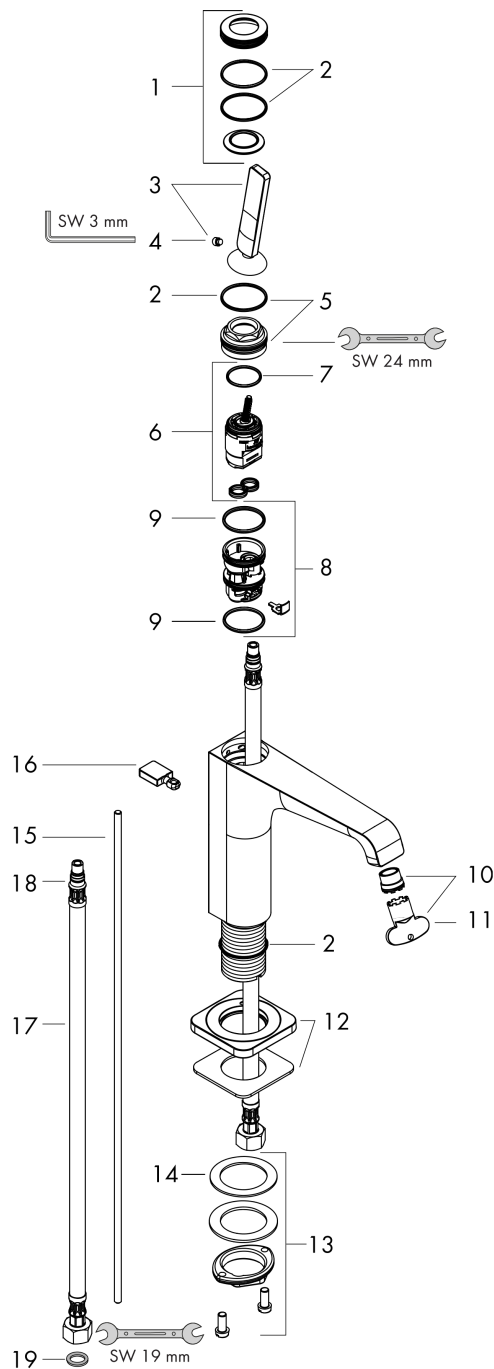

AXOR Citterio E
Single lever basin mixer 130 with pop-up waste set
 Surfaces: **Chrome** Article Number: **36100000**

Description

product features

- consists of: single lever basin mixer, waste set
- ComfortZone 130
- projection 143 mm
- laminar spray
- flow rate at 3 bar: 5 l/min
- joystick ceramic cartridge
- suitable for continuous flow water heaters
- pop-up waste set G 1¼
- connection dimension: DN15

Technology

Design awards

Product image

Scale drawing

AXOR Citterio E
Single lever basin mixer 130 with pop-up waste set
 Surfaces: **Chrome** Article Number: **36100000**

Flowchart

AXOR Citterio E
Single lever basin mixer 130 with pop-up waste set
Surfaces: **Chrome** Article Number: **36100000**

Exploded Drawing

Year of production: >11/14

AXOR Citterio E
Single lever basin mixer 130 with pop-up waste set
 Surfaces: **Chrome** Article Number: **36100000**

Spare part list

Year of production: >11/14

Pos.	Description	Article Number	PC	PU
1	escutcheon	92188000	0	1
2	O-ring 30x1,5	98433000	0	1
3	handle	92189000	0	1
4	hollow set screw M6x6	97660000	0	1
5	nut	95667000	0	1
6	cartridge, assy	96339000	0	1
7	O-ring 21,95x1,78	95169000	0	1
8	adapter for cartridge	95289000	0	1
9	O-ring 26x2	98147000	0	1
10	aerator laminar M16,5x1 (5 l/min)	95382000	0	1
11	special tool	98987000	0	1
12	escutcheon	92190000	0	1
13	fixing set (Ø 32)	13961000	0	1
14	lever collar	97548000	0	1
15	pull rod	95128000	0	1
16	diverter knob	92197000	0	1
17	connection hose 600 mm M8x0,75 G3/8	96556000	0	1
18	O-ring 7x1,5	98422000	0	1
19	sealing set	95581000	0	1
a	fixation extension 35 mm	13898000	0	1
b	pop up waste	94139000	0	1