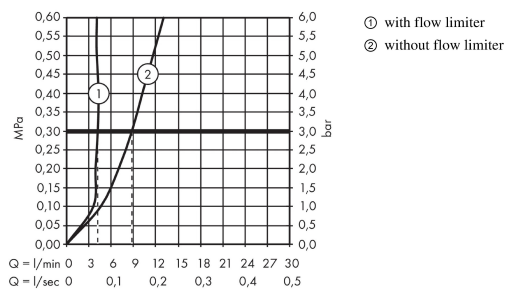

AXOR Citterio E
Single lever basin mixer 130 with pop-up waste set
 Surfaces: **Chrome** Article Number: **36100000**

Description

product features

- consists of: single lever basin mixer, waste set
- ComfortZone 130
- projection 143 mm
- laminar spray
- flow rate at 3 bar: 5 l/min
- joystick ceramic cartridge
- suitable for continuous flow water heaters
- pop-up waste set G 1¼
- connection dimension: DN15

Technology

Design awards

Product image

Scale drawing

AXOR Citterio E
Single lever basin mixer 130 with pop-up waste set
 Surfaces: **Chrome** Article Number: **36100000**

Flowchart

AXOR Citterio E
Single lever basin mixer 130 with pop-up waste set
Surfaces: **Chrome** Article Number: **36100000**