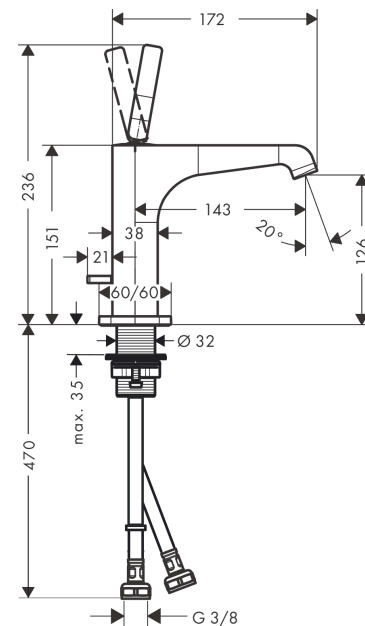

AXOR Citterio E
Single lever basin mixer 130 with pop-up waste set
 Surfaces: **Chrome** Article Number: **36100000**

Description

product features

- consists of: single lever basin mixer, waste set
- ComfortZone 130
- projection 143 mm
- laminar spray
- flow rate at 3 bar: 5 l/min
- joystick ceramic cartridge
- suitable for continuous flow water heaters
- pop-up waste set G 1¼
- connection dimension: DN15

Technology

Design awards

Product image

Scale drawing

AXOR Citterio E
Single lever basin mixer 130 with pop-up waste set
 Surfaces: **Chrome** Article Number: **36100000**

Flowchart

AXOR Citterio E
Single lever basin mixer 130 with pop-up waste set
Surfaces: **Chrome** Article Number: **36100000**

Exploded Drawing

Year of production: >11/14

AXOR Citterio E
Single lever basin mixer 130 with pop-up waste set
 Surfaces: **Chrome** Article Number: **36100000**

Spare part list

Year of production: >11/14

Pos.	Description	Article Number	PC	PU
1	escutcheon	92188000	0	1
2	O-ring 30x1,5	98433000	0	1
3	handle	92189000	0	1
4	hollow set screw M6x6	97660000	0	1
5	nut	95667000	0	1
6	cartridge, assy	96339000	0	1
7	O-ring 21,95x1,78	95169000	0	1
8	adapter for cartridge	95289000	0	1
9	O-ring 26x2	98147000	0	1
10	aerator laminar M16,5x1 (5 l/min)	95382000	0	1
11	special tool	98987000	0	1
12	escutcheon	92190000	0	1
13	fixing set (Ø 32)	13961000	0	1
14	lever collar	97548000	0	1
15	pull rod	95128000	0	1
16	diverter knob	92197000	0	1
17	connection hose 600 mm M8x0,75 G3/8	96556000	0	1
18	O-ring 7x1,5	98422000	0	1
19	sealing set	95581000	0	1
a	fixation extension 35 mm	13898000	0	1
b	pop up waste	94139000	0	1