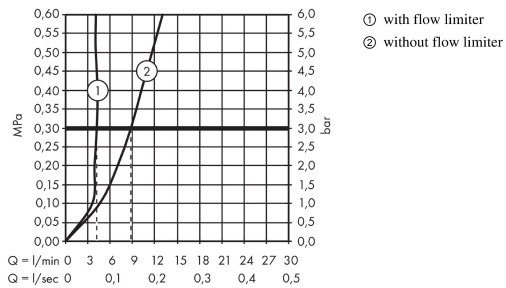

Technology

Design awards

Product image

Scale drawing

AXOR Citterio E
Single lever basin mixer 250 for washbowls with waste set
 Surfaces: **Chrome** Article Number: **36104000**

Flowchart

AXOR Citterio E
Single lever basin mixer 250 for washbowls with waste set
 Surfaces: **Chrome** Article Number: **36104000**