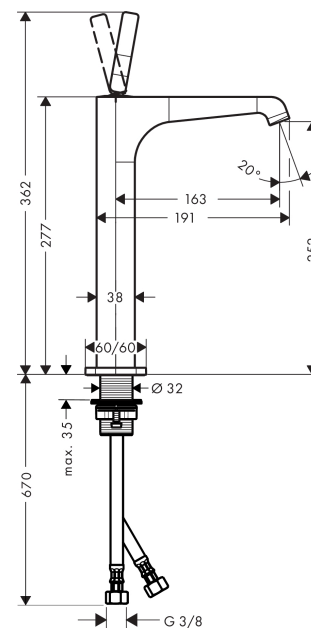

AXOR Citterio E
Single lever basin mixer 250 for washbowls with waste set
 Surfaces: **Chrome** Article Number: **36104000**

Description

product features

- consists of: single lever basin mixer, waste set
- ComfortZone 250
- projection 163 mm
- laminar spray
- flow rate at 3 bar: 5 l/min
- joystick ceramic cartridge
- suitable for continuous flow water heaters
- non-closing waste set
- connection dimension: DN15

Technology

Design awards

Product image

Scale drawing

AXOR Citterio E
Single lever basin mixer 250 for washbowls with waste set
 Surfaces: **Chrome** Article Number: **36104000**

Flowchart

AXOR Citterio E
Single lever basin mixer 250 for washbowls with waste set
 Surfaces: **Chrome** Article Number: **36104000**

Exploded Drawing

Year of production: >11/14

AXOR Citterio E
Single lever basin mixer 250 for washbowls with waste set
 Surfaces: **Chrome** Article Number: **36104000**

Spare part list

Year of production: >11/14

Pos.	Description	Article Number	PC	PU
1	escutcheon	92188000	0	1
2	O-ring 30x1,5	98433000	0	1
3	handle	92189000	0	1
4	hollow set screw M6x6	97660000	0	1
5	nut	95667000	0	1
6	cartridge, assy	96339000	0	1
7	O-ring 21,95x1,78	95169000	0	1
8	adapter for cartridge	95289000	0	1
9	O-ring 26x2	98147000	0	1
10	aerator laminar M16,5x1 (5 l/min)	95382000	0	1
11	special tool	98987000	0	1
12	escutcheon	92190000	0	1
13	fixing set (Ø 32)	13961000	0	1
14	lever collar	97548000	0	1
15	connection hose 900 mm M8x0,75 G3/8	96316000	0	1
16	O-ring 7x1,5	98422000	0	1
17	sealing set	95581000	0	1
a	pop up waste	50001000	0	1
b	fixation extension 35 mm	13898000	0	1
c	plug	92313000	0	1