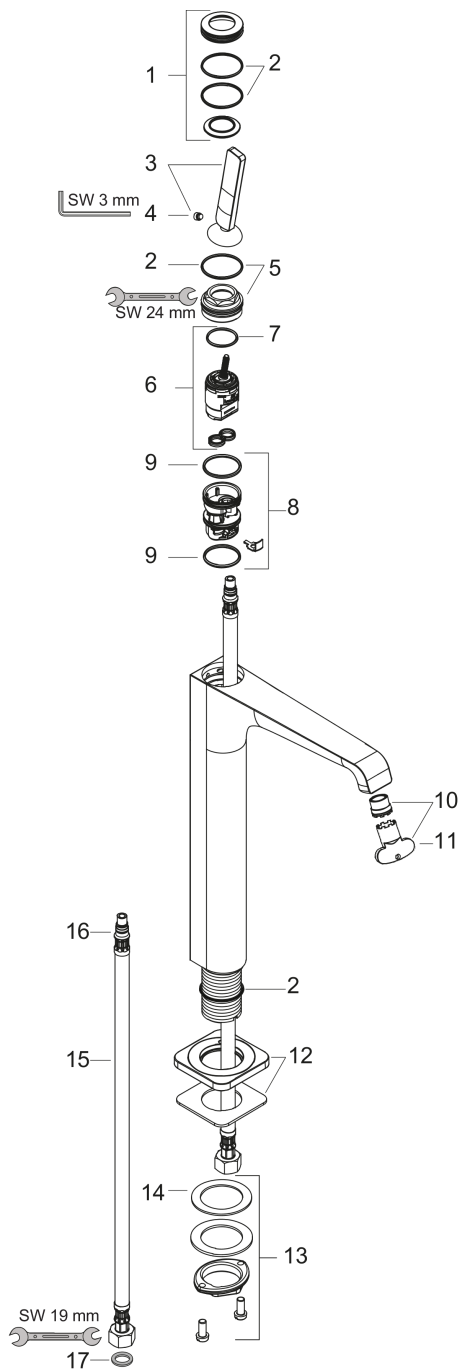

AXOR Citterio E
Single lever basin mixer 250 for washbowls with waste set
 Surfaces: **Chrome** Article Number: **36104000**

Description

product features

- consists of: single lever basin mixer, waste set
- ComfortZone 250
- projection 163 mm
- laminar spray
- flow rate at 3 bar: 5 l/min
- joystick ceramic cartridge
- suitable for continuous flow water heaters
- non-closing waste set
- connection dimension: DN15

Technology

Design awards

Product image

Scale drawing

AXOR Citterio E
Single lever basin mixer 250 for washbowls with waste set
 Surfaces: **Chrome** Article Number: **36104000**

Flowchart

AXOR Citterio E
Single lever basin mixer 250 for washbowls with waste set
 Surfaces: **Chrome** Article Number: **36104000**

Exploded Drawing

Year of production: >11/14

AXOR Citterio E
Single lever basin mixer 250 for washbowls with waste set
 Surfaces: **Chrome** Article Number: **36104000**

Spare part list

Year of production: >11/14

Pos.	Description	Article Number	PC	PU
1	escutcheon	92188000	0	1
2	O-ring 30x1,5	98433000	0	1
3	handle	92189000	0	1
4	hollow set screw M6x6	97660000	0	1
5	nut	95667000	0	1
6	cartridge, assy	96339000	0	1
7	O-ring 21,95x1,78	95169000	0	1
8	adapter for cartridge	95289000	0	1
9	O-ring 26x2	98147000	0	1
10	aerator laminar M16,5x1 (5 l/min)	95382000	0	1
11	special tool	98987000	0	1
12	escutcheon	92190000	0	1
13	fixing set (Ø 32)	13961000	0	1
14	lever collar	97548000	0	1
15	connection hose 900 mm M8x0,75 G3/8	96316000	0	1
16	O-ring 7x1,5	98422000	0	1
17	sealing set	95581000	0	1
a	pop up waste	50001000	0	1
b	fixation extension 35 mm	13898000	0	1
c	plug	92313000	0	1