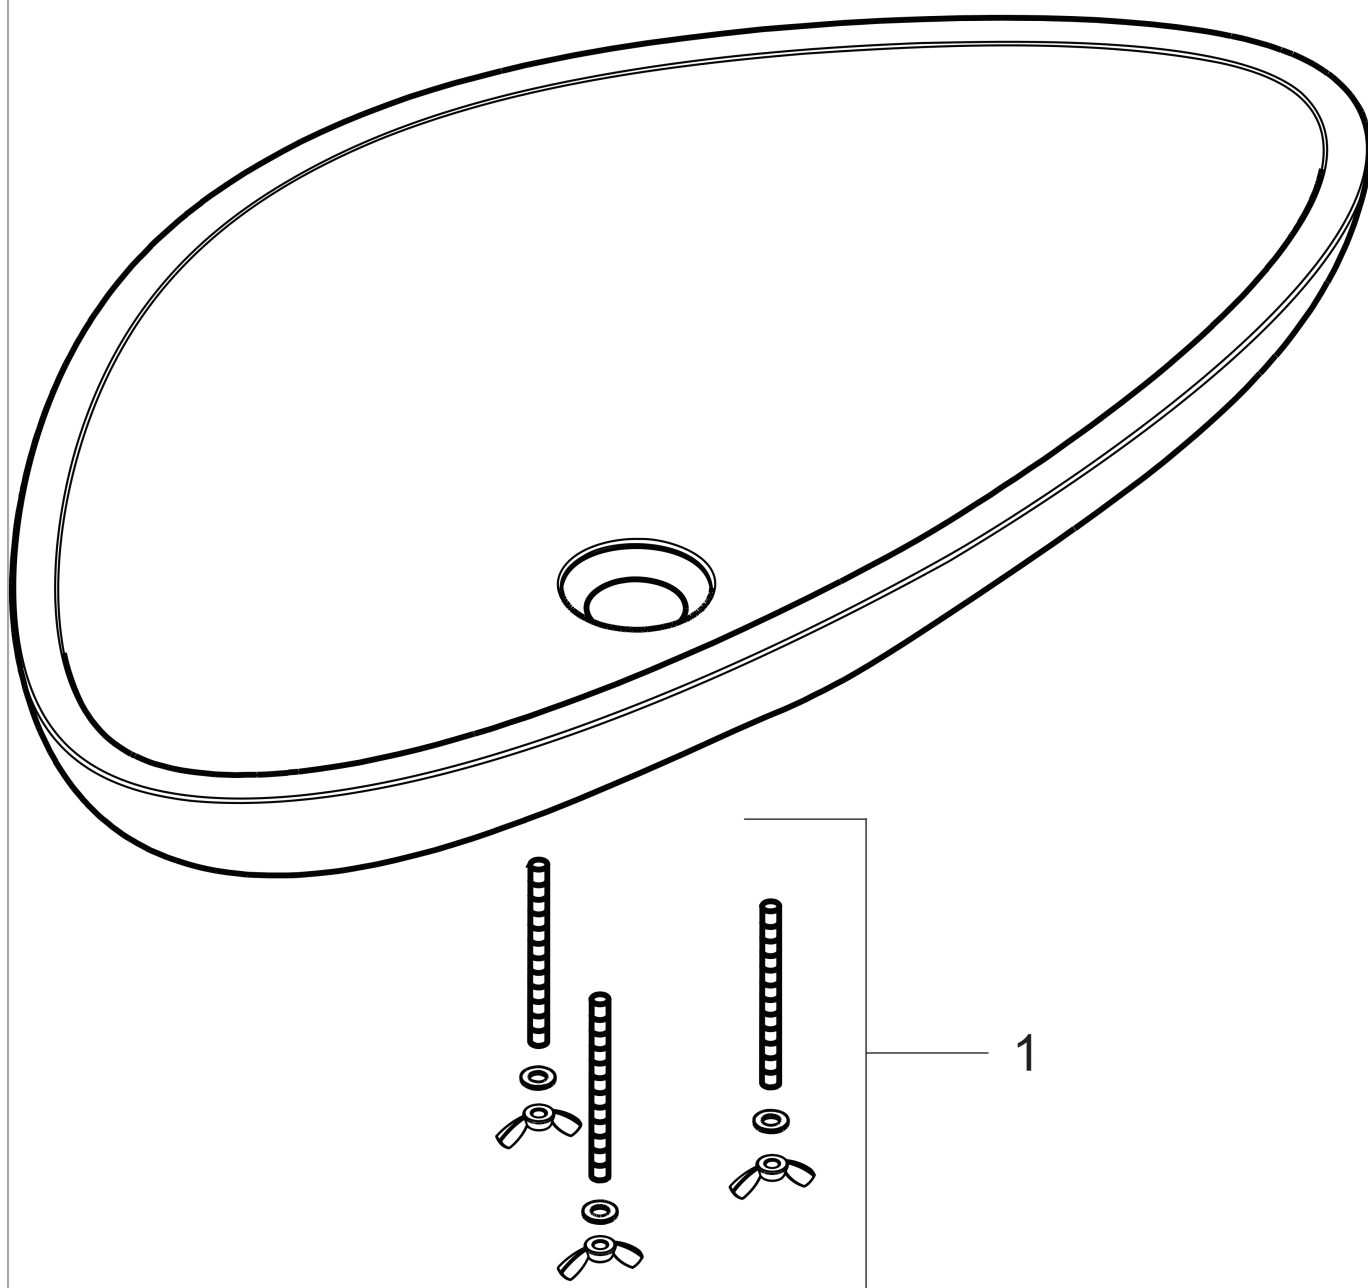

AXOR Massaud
Wash bowl 800/450
 Surfaces: **Alpinwhite**

Article Number: **42300000**

Description

product features

- counter top washbowl
- only in conjunction with basin mixers without pull rod
- mineral cast with gelcoat
- for planning consider drilling template
- CE
- TÜV certified

Product image

Scale drawing

AXOR Massaud
Wash bowl 800/450
Surfaces: **Alpinwhite**

Article Number: **42300000**

Exploded Drawing

Year of production: >07/06

AXOR Massaud
Wash bowl 800/450
Surfaces: **Alpinwhite** Article Number: **42300000**