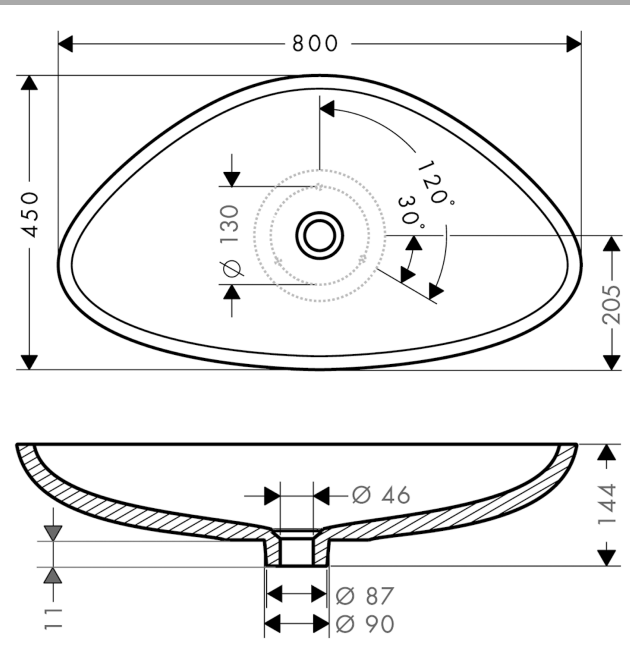

AXOR Massaud
Wash bowl 800/450
 Surfaces: **Alpinwhite**

Article Number: **42300000**

Description

product features

- counter top washbowl
- only in conjunction with basin mixers without pull rod
- mineral cast with gelcoat
- for planning consider drilling template
- CE
- TÜV certified

Product image

Scale drawing

AXOR Massaud
Wash bowl 800/450
Surfaces: **Alpinwhite**

Article Number: **42300000**

Exploded Drawing

Year of production: >07/06

AXOR Massaud
Wash bowl 800/450
Surfaces: **Alpinwhite** Article Number: **42300000**