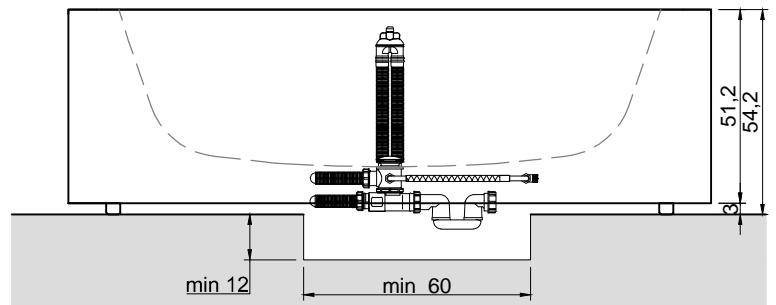

DIMORA

Articolo: DIMORA51

Materiale: Corian

Troppopieno: SI

Portata: l/s 0,70

Peso lordo: kg 286 ca.

Peso netto: kg 169 ca.

Dimensione imballo: cm 184 x 139 x 72

Capacità*: l 250 ca.

*Considerando il limite di capienza al troppopieno

Descrizione: Vasca da bagno rettangolare freestanding in Corian, completa di piedini regolabili e piletta con scarico a pressione klik-clak.

Article: DIMORA51

Material: Corian

Overflow: YES

Flow rate: l/s 0,70

Gross weight: kg 286 ca.

Net weight: kg 169 ca.

Packing dimensions: cm 184 x 139 x 72

Capacity*: l 250 ca.

*Considering the capacity of water to the overflow

Description: Freestanding Corian rectangular bathtub complete with regulating feet, drain and pressure plug.