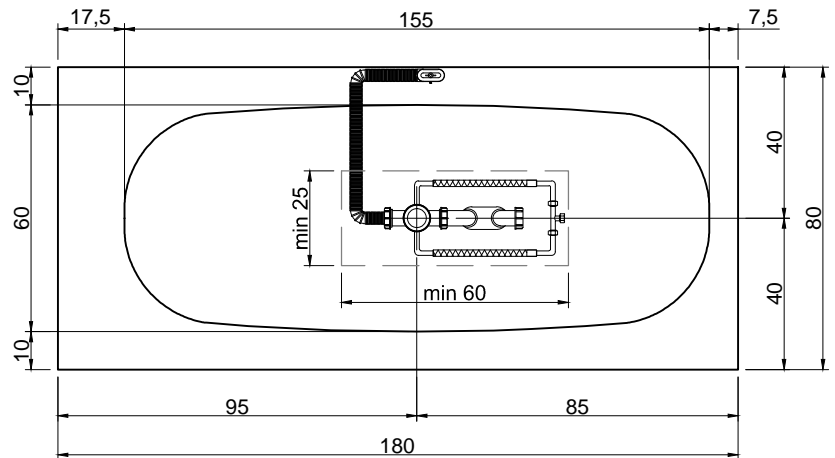

DIMORA

Articolo: DIMORA32

Materiale: Corian

Troppopieno: SI

Portata: l/s 0,70

Peso lordo con rivestimento in marmo: kg 312 ca.

Peso netto con rivestimento in marmo: kg 223 ca.

Peso lordo con rivestimento in legno: kg 267 ca.

Peso netto con rivestimento in legno: kg 178 ca

Dimensione imballo: cm 194 x 94 x 72

Capacità*: l 250 ca.

*Considerando il limite di capienza al troppopieno

Descrizione: Vasca da bagno rettangolare in Corian, con bordo rubinetteria laterale dx o sx, rivestita su 4 lati con pannelli in diversi materiali, completa di piedini regolabili e piletta con scarico a pressione klik-clak.

Article: DIMORA32

Material: Corian

Overflow: YES

Flow rate: l/s 0,70

Gross weight with marble covering: kg 312 ca.

Net weight with marble covering: kg 223 ca.

Gross weight with wood covering: kg 267 ca.

Net weight with wood covering: kg 178 ca.

Packing dimensions: cm 194 x 94 x 72

Capacity*: l 250 ca.

*Considering the capacity of water to the overflow

Description: Corian rectangular bathtub with left or right side rim for tap mounting, covered on 4 sides with panels in various materials complete with regulating feet, drain and pressure plug.

versione sinistra - left version