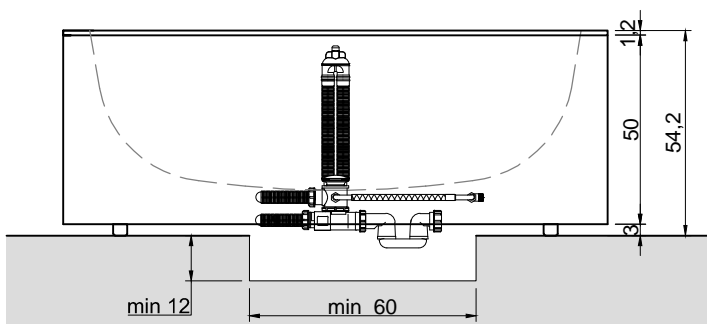

DIMORA

Articolo: DIMORA42

Materiale: Corian

Troppopieno: SI

Portata: l/s 0,70

Peso lordo con rivestimento in marmo: kg 375 ca.

Peso netto con rivestimento in marmo: kg 260 ca.

Peso lordo con rivestimento in legno: kg 326 ca.

Peso netto con rivestimento in legno: kg 211 ca.

Dimensione imballo: cm 158 x 158 x 72

Capacità*: l 250 ca.

*Considerando il limite di capienza al troppopieno

Descrizione: Vasca da bagno rettangolare in Corian, rivestita su 4 lati con pannelli in diversi materiali, completa di piedini regolabili e piletta con scarico a pressione klik-clak.

Article: DIMORA42

Material: Corian

Overflow: YES

Flow rate: l/s 0,70

Gross weight with marble covering: kg 375 ca.

Net weight with marble covering: kg 260 ca.

Gross weight with wood covering: kg 326 ca.

Net weight with wood covering: kg 211 ca.

Packing dimensions: cm 158 x 158 x 72

Capacity*: l 250 ca.

*Considering the capacity of water to the overflow

Description: Corian rectangular bathtub, covered on 4 sides with panels in various materials complete with regulating feet, drain and pressure plug.

Art. DIMORA42 + Art. COVO46