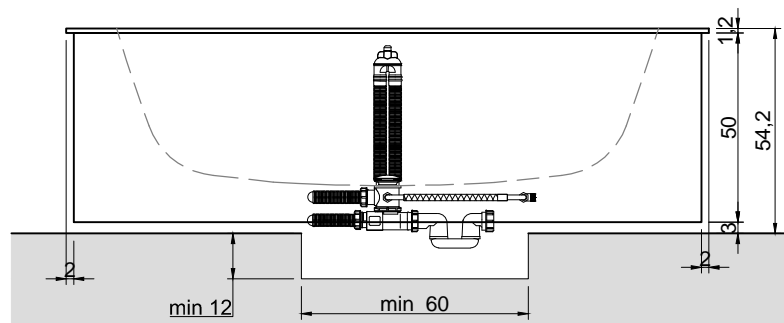

DIMORA

Articolo: DIMORA50

Materiale: Corian

Troppopieno: SI

Portata: l/s 0,70

Peso lordo: kg 286 ca.

Peso netto: kg 169 ca.

Dimensione imballo: cm 184 x 139 x 72

Capacità*: l 250 ca.

*Considerando il limite di capienza al troppopieno

Descrizione: Vasca da bagno rettangolare da incasso in Corian, completa di piedini regolabili e piletta con scarico a pressione klik-clak.

Article: DIMORA50

Material: Corian

Overflow: YES

Flow rate: l/s 0,70

Gross weight: kg 286 ca.

Net weight: kg 169 ca.

Packing dimensions: cm 184 x 139 x 72

Capacity*: l 250 ca.

*Considering the capacity of water to the overflow

Description: Encased Corian rectangular bathtub complete with regulating feet, drain and pressure plug.