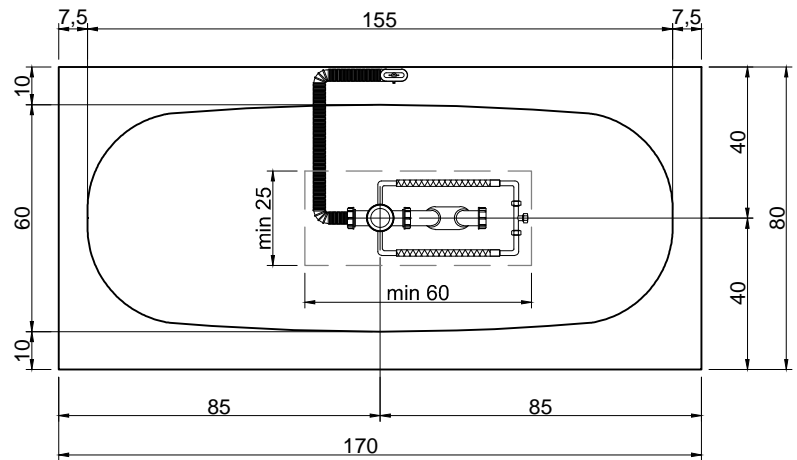

Packing dimensions: cm 184 x 94 x 72

Capacity*: l 250 ca.

*Considering the capacity of water to the overflow

Description: Corian rectangular bathtub, covered on 4 sides with panels in various materials complete with regulating feet, drain and pressure plug.