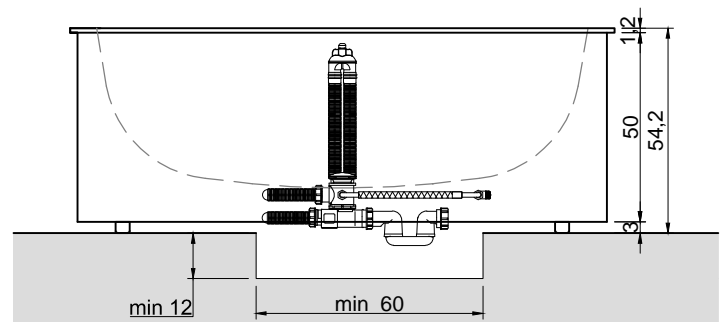

DIMORA

Articolo: DIMORA40

Materiale: Corian

Troppopieno: SI

Portata: l/s 0,70

Peso lordo: kg 282 ca.

Peso netto: kg 167 ca.

Dimensione imballo: cm 158 x 158 x 72

Capacità*: l 250 ca.

*Considerando il limite di capienza al troppopieno

Descrizione: Vasca da bagno rettangolare da incasso in Corian, completa di piedini regolabili e piletta con scarico a pressione klik-clak.

Article: DIMORA40

Material: Corian

Overflow: YES

Flow rate: l/s 0,70

Gross weight: kg 282 ca.

Net weight: kg 167 ca.

Packing dimensions: cm 158 x 158 x 72

Capacity*: l 250 ca.

*Considering the capacity of water to the overflow

Description: Encased Corian rectangular bathtub complete with regulating feet, drain and pressure plug.