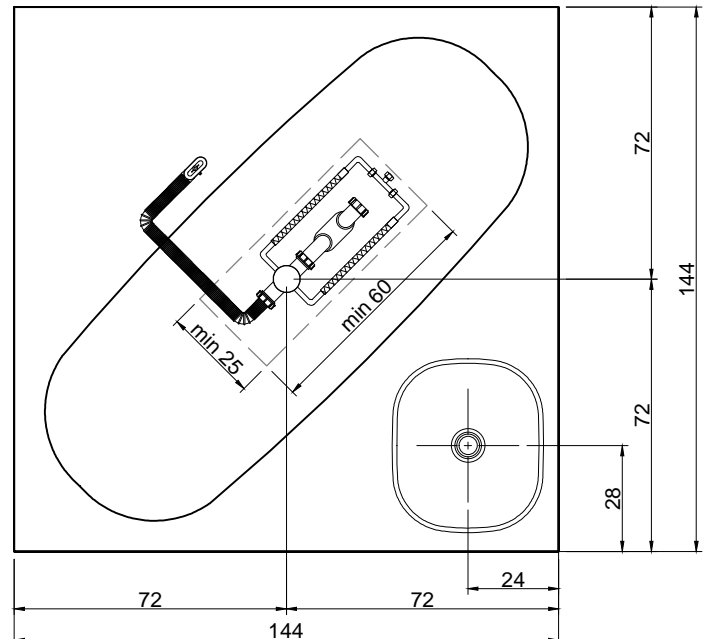

Art. DIMORA42 + Art. COVO46