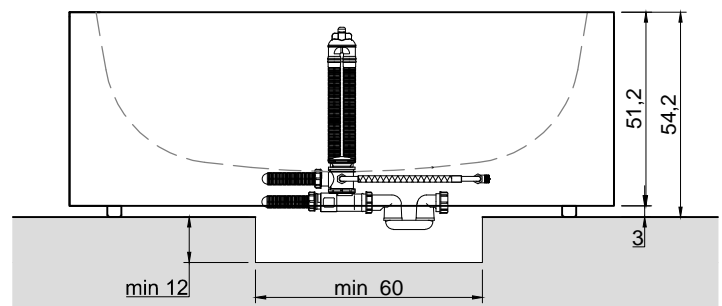

DIMORA

Articolo: DIMORA41

Materiale: Corian

Troppopieno: SI

Portata: l/s 0,70

Peso lordo: kg 282 ca.

Peso netto: kg 167 ca.

Dimensione imballo: cm 158 x 158 x 72

Capacità*: l 250 ca.

*Considerando il limite di capienza al troppopieno

Descrizione: Vasca da bagno rettangolare freestanding in Corian, completa di piedini regolabili e piletta con scarico a pressione klik-clak.

Article: DIMORA41

Material: Corian

Overflow: YES

Flow rate: l/s 0,70

Gross weight: kg 282 ca.

Net weight: kg 167 ca.

Packing dimensions: cm 158 x 158 x 72

Capacity*: l 250 ca.

*Considering the capacity of water to the overflow

Description: Freestanding Corian rectangular bathtub complete with regulating feet, drain and pressure plug.