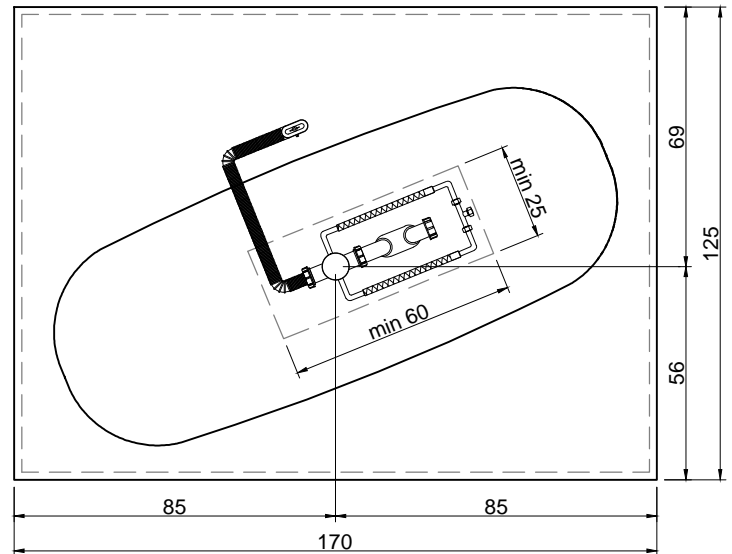

DIMORA

Articolo: DIMORA50

Materiale: Corian

Troppopieno: SI

Portata: l/s 0,70

Peso lordo: kg 286 ca.

Peso netto: kg 169 ca.

Dimensione imballo: cm 184 x 139 x 72

Capacità*: l 250 ca.

*Considerando il limite di capienza al troppopieno

Descrizione: Vasca da bagno rettangolare da incasso in Corian, completa di piedini regolabili e piletta con scarico a pressione klik-clak.

Article: DIMORA50

Material: Corian

Overflow: YES

Flow rate: l/s 0,70

Gross weight: kg 286 ca.

Net weight: kg 169 ca.

Packing dimensions: cm 184 x 139 x 72

Capacity*: l 250 ca.

*Considering the capacity of water to the overflow

Description: Encased Corian rectangular bathtub complete with regulating feet, drain and pressure plug.