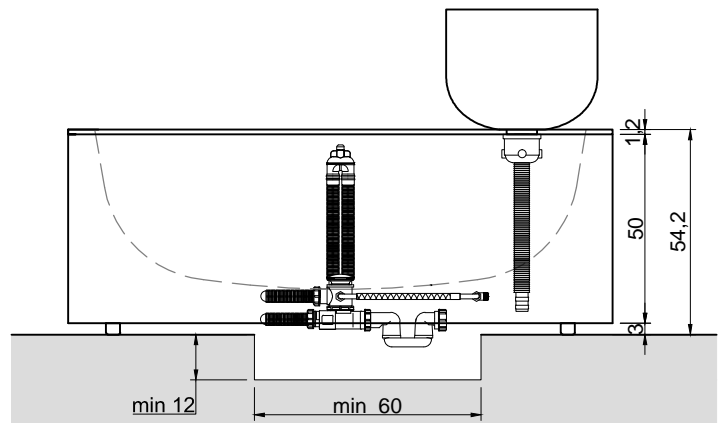

Art. DIMORA42 + Art. COVO46