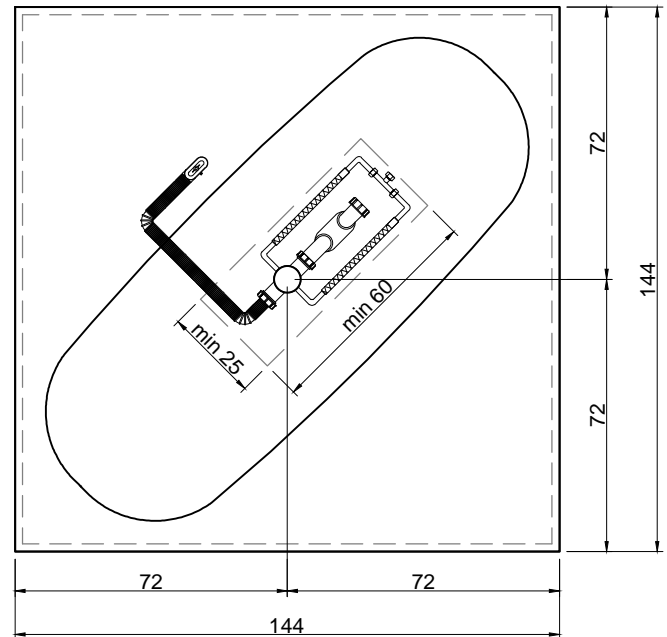

DIMORA

Articolo: DIMORA40

Materiale: Corian

Troppopieno: SI

Portata: l/s 0,70

Peso lordo: kg 282 ca.

Peso netto: kg 167 ca.

Dimensione imballo: cm 158 x 158 x 72

Capacità*: l 250 ca.

*Considerando il limite di capienza al troppopieno

Descrizione: Vasca da bagno rettangolare da incasso in Corian, completa di piedini regolabili e piletta con scarico a pressione klik-clak.

Article: DIMORA40

Material: Corian

Overflow: YES

Flow rate: l/s 0,70

Gross weight: kg 282 ca.

Net weight: kg 167 ca.

Packing dimensions: cm 158 x 158 x 72

Capacity*: l 250 ca.

*Considering the capacity of water to the overflow

Description: Encased Corian rectangular bathtub complete with regulating feet, drain and pressure plug.