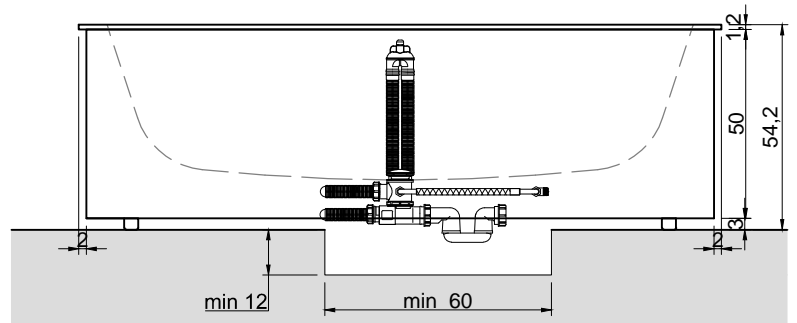

DIMORA

Articolo: DIMORA20

Materiale: Corian

Troppopieno: SI

Portata: l/s 0,70

Peso lordo: kg 221 ca.

Peso netto: kg 135 ca.

Dimensione imballo: cm 184 x 94 x 72

Capacità*: l 250 ca.

*Considerando il limite di capienza al troppopieno

Descrizione: Vasca da bagno rettangolare da incasso in Corian, completa di piedini regolabili e piletta con scarico a pressione klik-clak.

Article: DIMORA20

Material: Corian

Overflow: YES

Flow rate: l/s 0,70

Gross weight: kg 221 ca.

Net weight: kg 135 ca.

Packing dimensions: cm 184 x 94 x 72

Capacity*: l 250 ca.

*Considering the capacity of water to the overflow

Description: Encased Corian rectangular bathtub complete with regulating feet, drain and pressure plug.