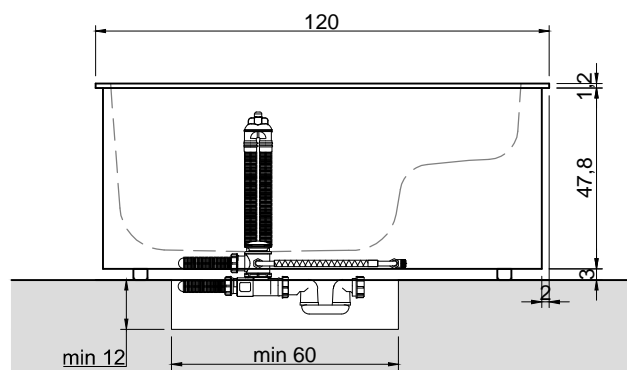

DIMORA

Articolo: DIMORA10

Materiale: Corian

Troppopieno: SI

Portata: l/s 0,70

Peso lordo: kg 193 ca.

Peso netto: kg 120 ca.

Dimensione imballo: cm 134 x 94 x 72

Capacità*: l 200 ca.

*Considerando il limite di capienza al troppopieno

Descrizione: Vasca da bagno rettangolare da incasso in Corian con seduta, completa di piedini regolabili e piletta con scarico a pressione klik-clak.

Article: DIMORA10

Material: Corian

Overflow: YES

Flow rate: l/s 0,70

Gross weight: kg 193 ca.

Net weight: kg 120 ca.

Packing dimensions: cm 134 x 94 x 72

Capacity*: l 200 ca.

*Considering the capacity of water to the overflow

Description: Encased Corian rectangular bathtub with seat, complete with regulating feet, drain and pressure plug.