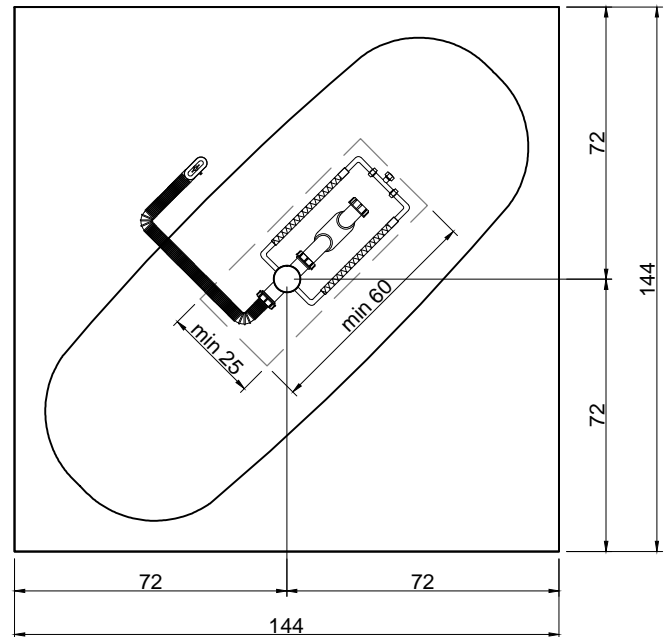

DIMORA

Articolo: DIMORA41

Materiale: Corian

Troppopieno: SI

Portata: l/s 0,70

Peso lordo: kg 282 ca.

Peso netto: kg 167 ca.

Dimensione imballo: cm 158 x 158 x 72

Capacità*: l 250 ca.

*Considerando il limite di capienza al troppopieno

Descrizione: Vasca da bagno rettangolare freestanding in Corian, completa di piedini regolabili e piletta con scarico a pressione klik-clak.

Article: DIMORA41

Material: Corian

Overflow: YES

Flow rate: l/s 0,70

Gross weight: kg 282 ca.

Net weight: kg 167 ca.

Packing dimensions: cm 158 x 158 x 72

Capacity*: l 250 ca.

*Considering the capacity of water to the overflow

Description: Freestanding Corian rectangular bathtub complete with regulating feet, drain and pressure plug.