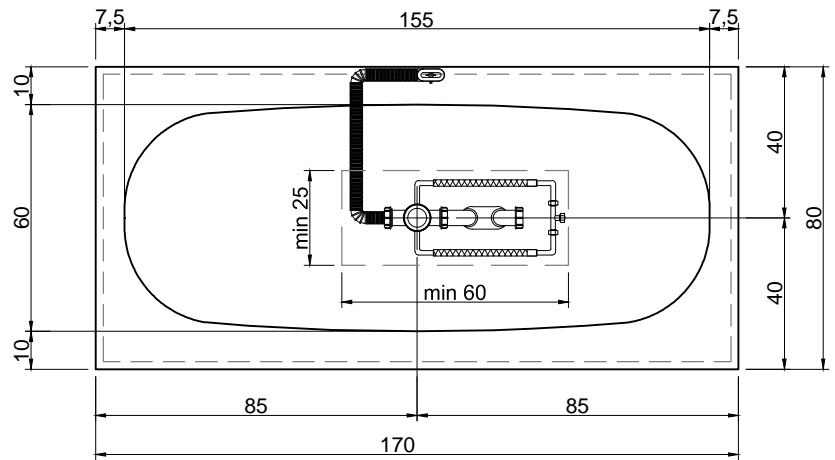

DIMORA

Articolo: DIMORA20

Materiale: Corian

Troppopieno: SI

Portata: l/s 0,70

Peso lordo: kg 221 ca.

Peso netto: kg 135 ca.

Dimensione imballo: cm 184 x 94 x 72

Capacità*: l 250 ca.

*Considerando il limite di capienza al troppopieno

Descrizione: Vasca da bagno rettangolare da incasso in Corian, completa di piedini regolabili e piletta con scarico a pressione klik-clak.

Article: DIMORA20

Material: Corian

Overflow: YES

Flow rate: l/s 0,70

Gross weight: kg 221 ca.

Net weight: kg 135 ca.

Packing dimensions: cm 184 x 94 x 72

Capacity*: l 250 ca.

*Considering the capacity of water to the overflow

Description: Encased Corian rectangular bathtub complete with regulating feet, drain and pressure plug.