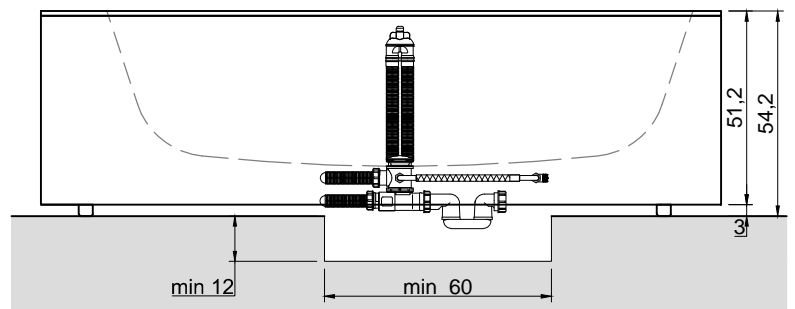

DIMORA

Articolo: DIMORA32

Materiale: Corian

Troppopieno: SI

Portata: l/s 0,70

Peso lordo con rivestimento in marmo: kg 312 ca.

Peso netto con rivestimento in marmo: kg 223 ca.

Peso lordo con rivestimento in legno: kg 267 ca.

Peso netto con rivestimento in legno: kg 178 ca

Dimensione imballo: cm 194 x 94 x 72

Capacità*: l 250 ca.

*Considerando il limite di capienza al troppopieno

Descrizione: Vasca da bagno rettangolare in Corian, con bordo rubinetteria laterale dx o sx, rivestita su 4 lati con pannelli in diversi materiali, completa di piedini regolabili e piletta con scarico a pressione klik-clak.

Article: DIMORA32

Material: Corian

Overflow: YES

Flow rate: l/s 0,70

Gross weight with marble covering: kg 312 ca.

Net weight with marble covering: kg 223 ca.

Gross weight with wood covering: kg 267 ca.

Net weight with wood covering: kg 178 ca.

Packing dimensions: cm 194 x 94 x 72

Capacity*: l 250 ca.

*Considering the capacity of water to the overflow

Description: Corian rectangular bathtub with left or right side rim for tap mounting, covered on 4 sides with panels in various materials complete with regulating feet, drain and pressure plug.

versione sinistra - left version