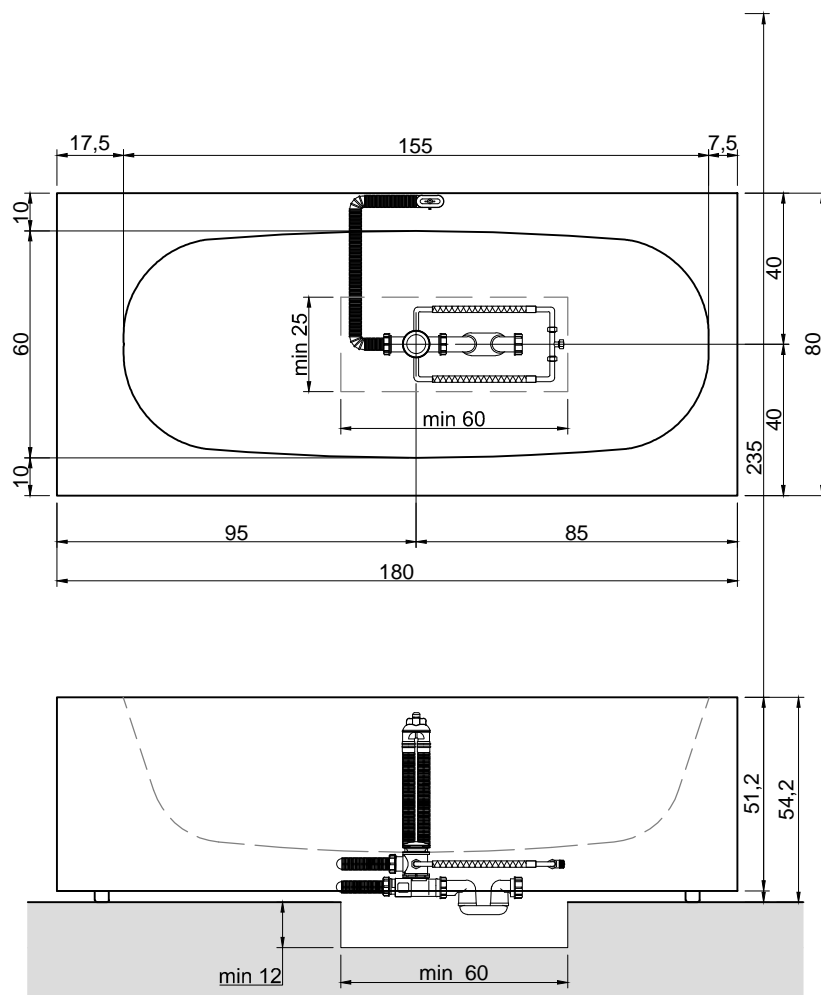

Article: DIMORA31

Material: Corian

Overflow: YES

Flow rate: l/s 0,70

Gross weight: kg 228 ca.

Net weight: kg 139 ca.

Packing dimensions: cm 194 x 94 x 72

Capacity*: l 250 ca.

*Considering the capacity of water to the overflow

Description: Freestanding Corian rectangular bathtub with left or right side rim for tap mounting, complete with regulating feet, drain and pressure plug.

versione sinistra - left version