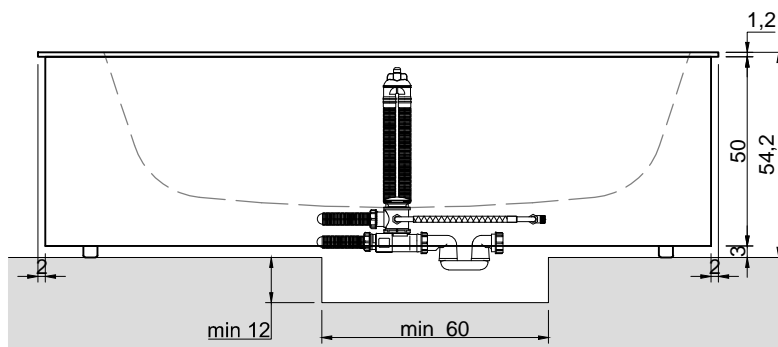

*Considering the capacity of water to the overflow

Description: Encased Corian rectangular bathtub with left or right side rim for tap mounting, complete with regulating feet, drain and pressure plug.

versione sinistra - left version