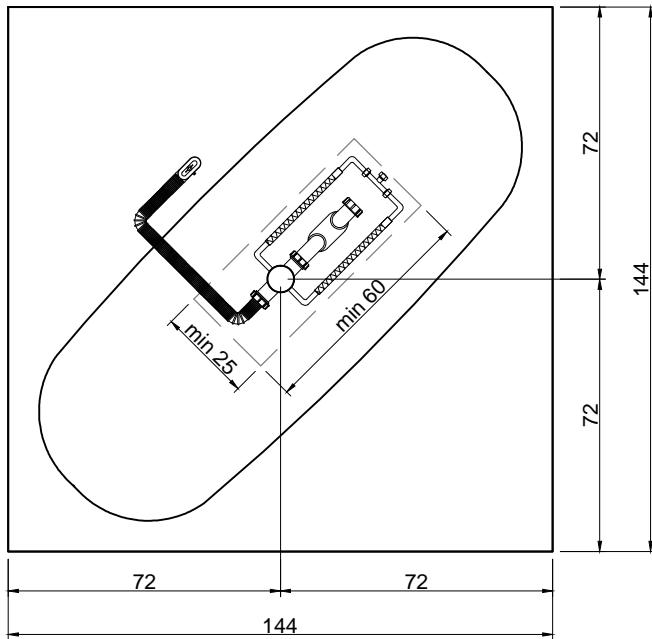

DIMORA

Articolo: DIMORA42

Materiale: Corian

Troppopieno: SI

Portata: l/s 0,70

Peso lordo con rivestimento in marmo: kg 375 ca.

Peso netto con rivestimento in marmo: kg 260 ca.

Peso lordo con rivestimento in legno: kg 326 ca.

Peso netto con rivestimento in legno: kg 211 ca.

Dimensione imballo: cm 158 x 158 x 72

Capacità*: l 250 ca.

*Considerando il limite di capienza al troppopieno

Descrizione: Vasca da bagno rettangolare in Corian, rivestita su 4 lati con pannelli in diversi materiali, completa di piedini regolabili e piletta con scarico a pressione klik-clak.

Article: DIMORA42

Material: Corian

Overflow: YES

Flow rate: l/s 0,70

Gross weight with marble covering: kg 375 ca.

Net weight with marble covering: kg 260 ca.

Gross weight with wood covering: kg 326 ca.

Net weight with wood covering: kg 211 ca.

Packing dimensions: cm 158 x 158 x 72

Capacity*: l 250 ca.

*Considering the capacity of water to the overflow

Description: Corian rectangular bathtub, covered on 4 sides with panels in various materials complete with regulating feet, drain and pressure plug.

Art. DIMORA42