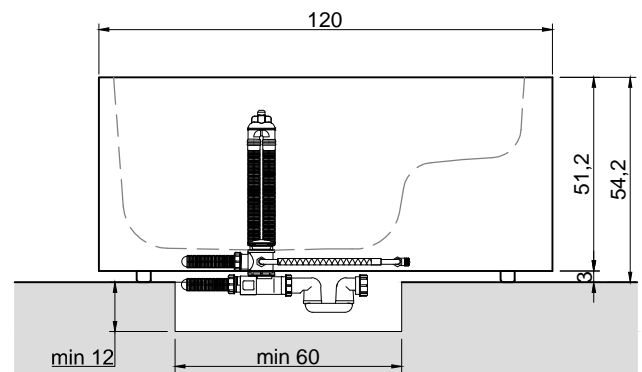

DIMORA

Articolo: DIMORA11

Materiale: Corian

Troppopieno: SI

Portata: l/s 0,70

Peso lordo: kg 193 ca.

Peso netto: kg 120 ca.

Dimensione imballo: cm 134 x 94 x 72

Capacità*: l 200 ca.

*Considerando il limite di capienza al troppopieno

Descrizione: Vasca da bagno rettangolare freestanding in Corian con seduta, completa di piedini regolabili e piletta con scarico a pressione klik-clak.

Article: DIMORA11

Material: Corian

Overflow: YES

Flow rate: l/s 0,70

Gross weight: kg 193 ca.

Net weight: kg 120 ca.

Packing dimensions: cm 134 x 94 x 72

Capacity*: l 200 ca.

*Considering the capacity of water to the overflow

Description: Freestanding Corian rectangular bathtub with seat, complete with regulating feet, drain and pressure plug.