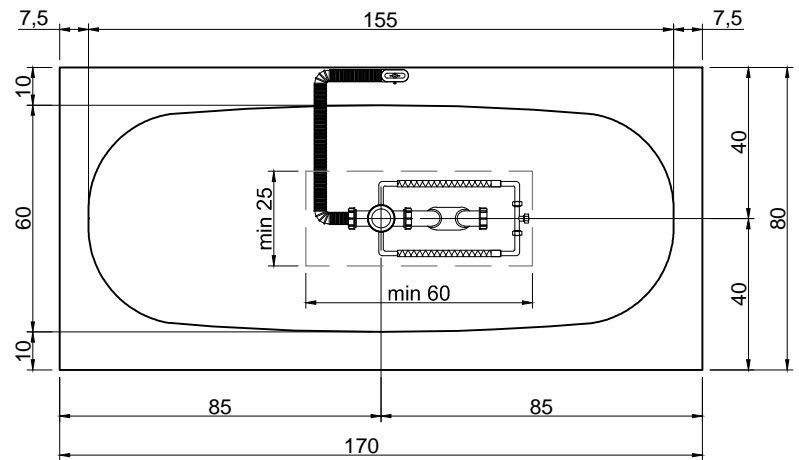

DIMORA

Articolo: DIMORA21

Materiale: Corian

Troppopieno: SI

Portata: l/s 0,70

Peso lordo: kg 224 ca.

Peso netto: kg 138 ca.

Dimensione imballo: cm 184 x 94 x 72

Capacità*: l 250 ca.

*Considerando il limite di capienza al troppopieno

Descrizione: Vasca da bagno rettangolare freestanding in Corian, completa di piedini regolabili e piletta con scarico a pressione klik-clak.

Article: DIMORA21

Material: Corian

Overflow: YES

Flow rate: l/s 0,70

Gross weight: kg 224 ca.

Net weight: kg 138 ca.

Packing dimensions: cm 184 x 94 x 72

Capacity*: l 250 ca.

*Considering the capacity of water to the overflow

Description: Freestanding Corian rectangular bathtub complete with regulating feet, drain and pressure plug.