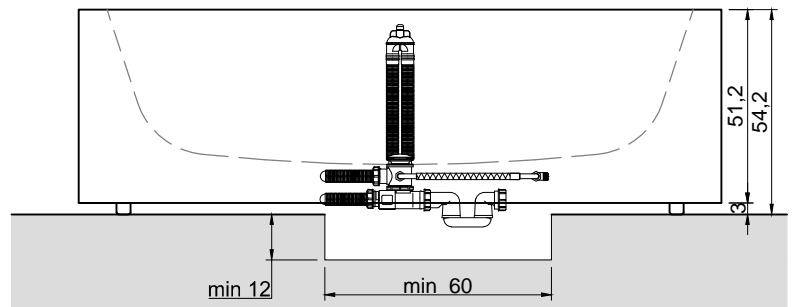

DIMORA

Articolo: DIMORA21

Materiale: Corian

Troppopieno: SI

Portata: l/s 0,70

Peso lordo: kg 224 ca.

Peso netto: kg 138 ca.

Dimensione imballo: cm 184 x 94 x 72

Capacità*: l 250 ca.

*Considerando il limite di capienza al troppopieno

Descrizione: Vasca da bagno rettangolare freestanding in Corian, completa di piedini regolabili e piletta con scarico a pressione klik-clak.

Article: DIMORA21

Material: Corian

Overflow: YES

Flow rate: l/s 0,70

Gross weight: kg 224 ca.

Net weight: kg 138 ca.

Packing dimensions: cm 184 x 94 x 72

Capacity*: l 250 ca.

*Considering the capacity of water to the overflow

Description: Freestanding Corian rectangular bathtub complete with regulating feet, drain and pressure plug.