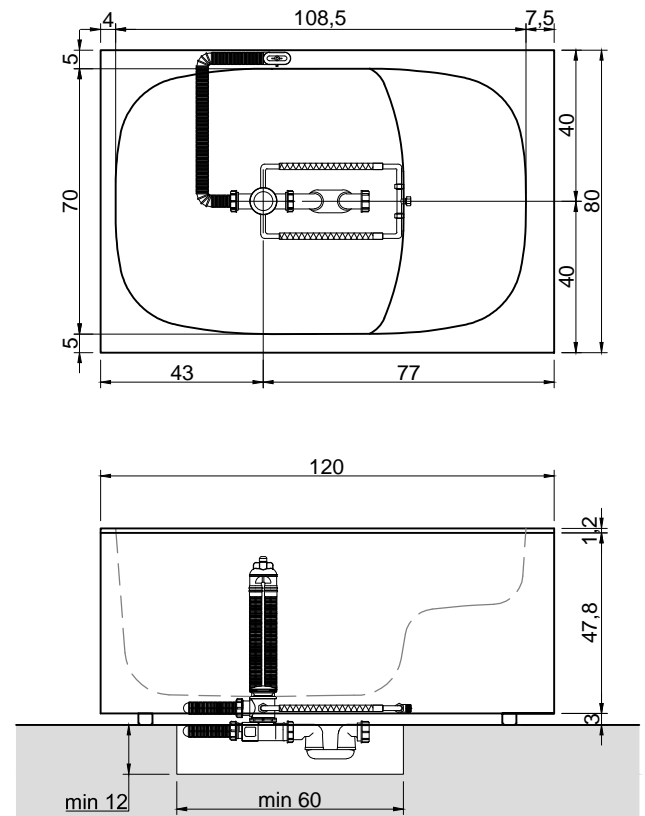

Packing dimensions: cm 134 x 94 x 72

Capacity*: l 200 ca.

*Considering the capacity of water to the overflow

Description: Corian rectangular bathtub, covered on 4 sides with panels in various materials complete, with regulating feet, drain and pressure plug.