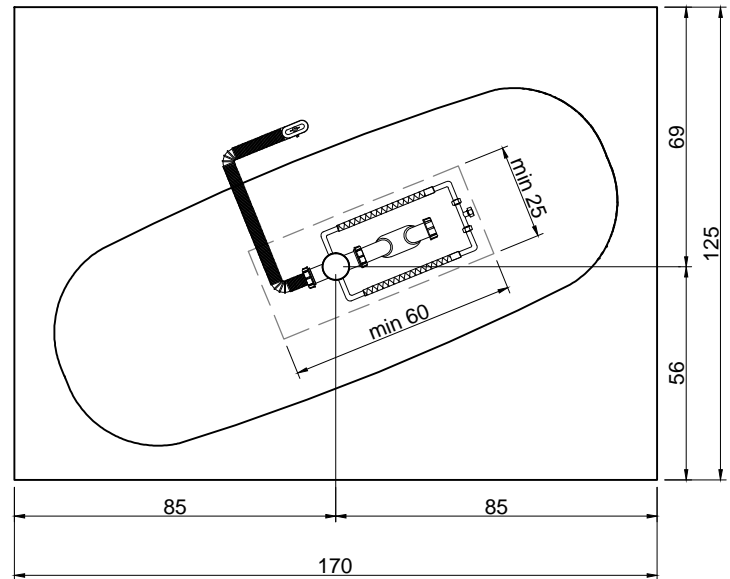

DIMORA

Articolo: DIMORA51

Materiale: Corian

Troppopieno: SI

Portata: l/s 0,70

Peso lordo: kg 286 ca.

Peso netto: kg 169 ca.

Dimensione imballo: cm 184 x 139 x 72

Capacità*: l 250 ca.

*Considerando il limite di capienza al troppopieno

Descrizione: Vasca da bagno rettangolare freestanding in Corian, completa di piedini regolabili e piletta con scarico a pressione klik-clak.

Article: DIMORA51

Material: Corian

Overflow: YES

Flow rate: l/s 0,70

Gross weight: kg 286 ca.

Net weight: kg 169 ca.

Packing dimensions: cm 184 x 139 x 72

Capacity*: l 250 ca.

*Considering the capacity of water to the overflow

Description: Freestanding Corian rectangular bathtub complete with regulating feet, drain and pressure plug.