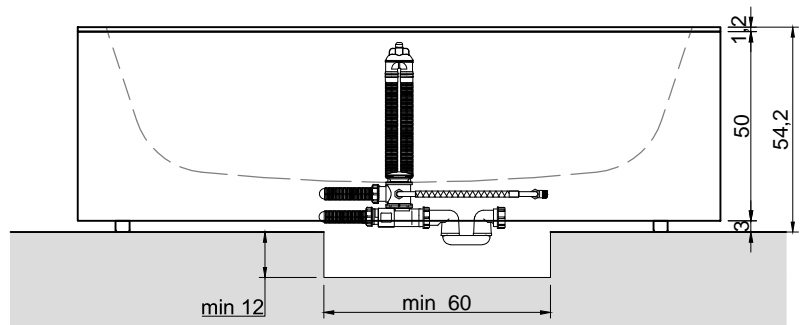

Packing dimensions: cm 184 x 94 x 72

Capacity*: l 250 ca.

*Considering the capacity of water to the overflow

Description: Corian rectangular bathtub, covered on 4 sides with panels in various materials complete with regulating feet, drain and pressure plug.