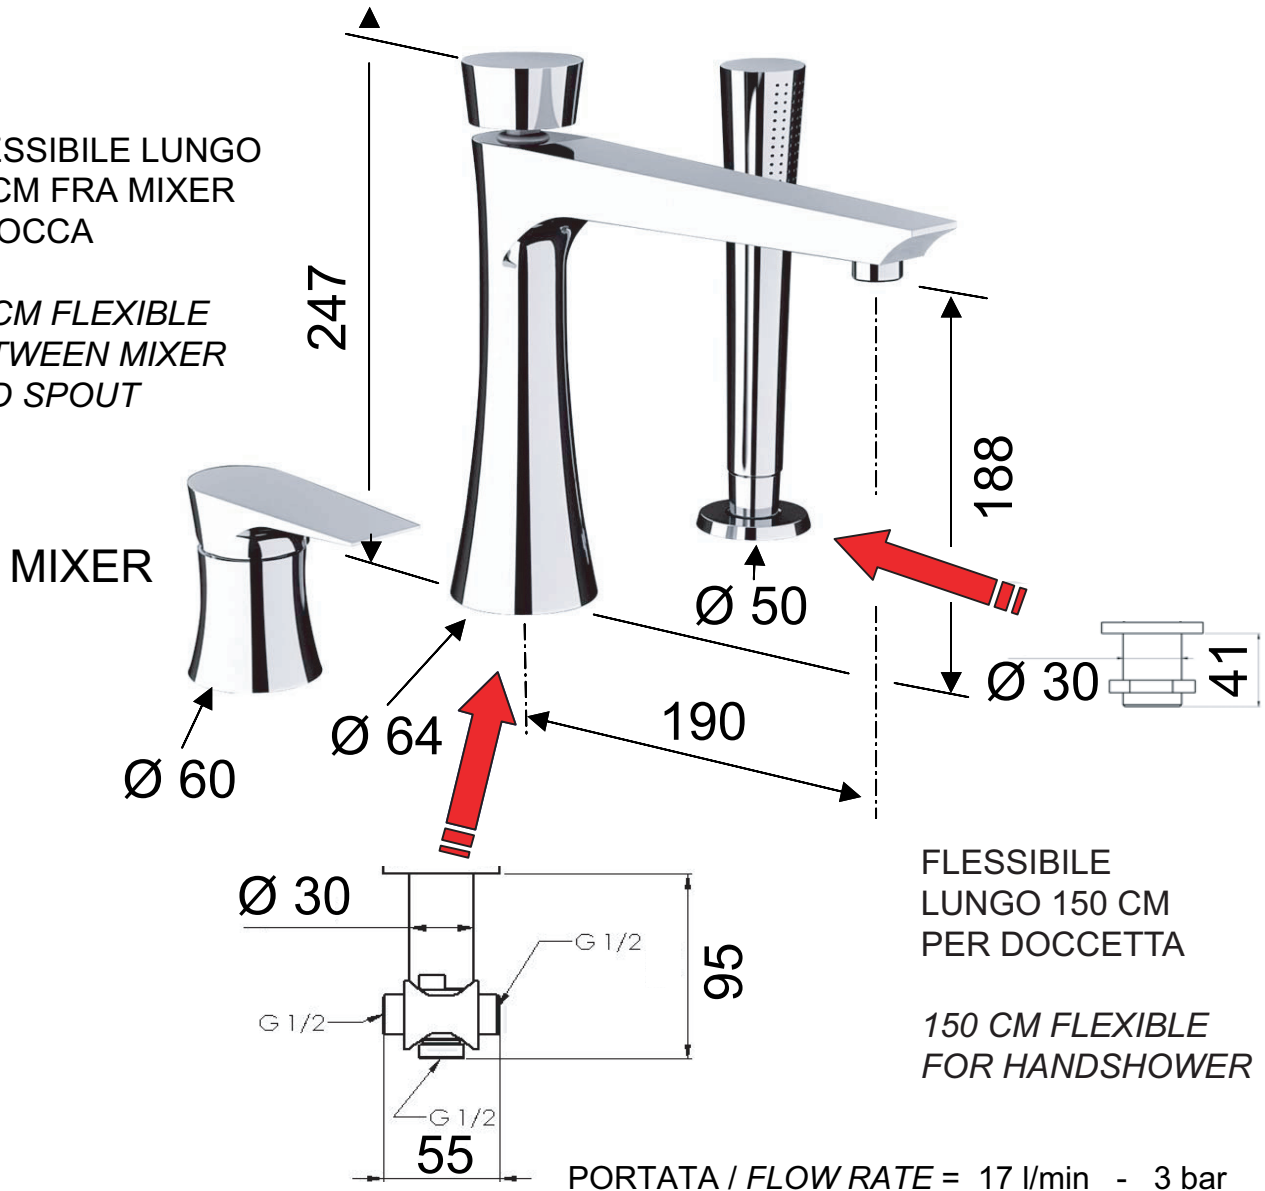

**DANIEL**

SCHEDA TECNICA TECHNICAL FEATURES

ART. COD.

DV691

FLESSIBILE LUNGO  
35 CM FRA MIXER  
E BOCCA

35 CM FLEXIBLE  
BETWEEN MIXER  
AND SPOUT

**MATERIALI / MATERIALS**

OTTONE CROMATO / CHROME PLATED BRASS

**CROMATURA / CHROME PLATING**

UNI EN 248