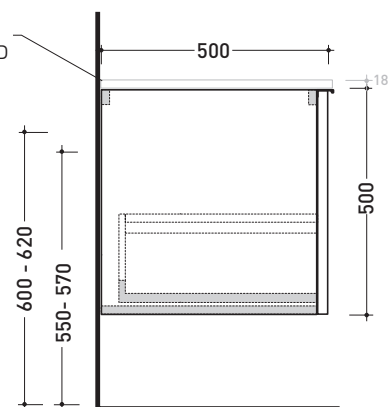

sezione longitudinale / section

sizes in mm

WOOD: finish

<http://www.ceramicaflaminia.it/en/products/342-box>

©ceramicaflaminiaspa - All rights reserved. Unauthorized copying, publication, reproduction as well as partial reproduction are prohibited

may 2018