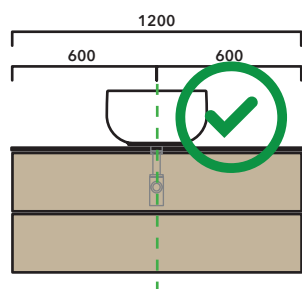

Volo 66 art. **VL66L**

INDICATIONS FOR THE REALIZATION OF COMPOSITIONS

Taking care to the difference between **VANITY** or **WALL HUNG UNITS**:

- The drawer and the back of **VANITY UNIT** are cutted to permit the siphon installation.
- **WALL HUNG UNIT** are completely closed.

WARNING:

THE BASIN IS ALWAYS IN THE CENTRE OF THE WALL HUNG VANITY UNIT

WARNING:

TOP IS NOT INCLUDED

Vanity units are suitable for **COUNTERTOP BASIN** only (NOT for recessed, semi-inset or undercounter ones).