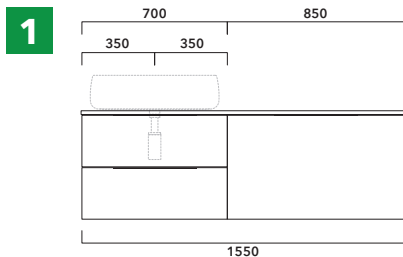

EXAMPLES OF COMPOSITIONS

1 | depth cm 50:
n.1 **BX809** + n.1 **BX427** + **BXPR51** cm 155