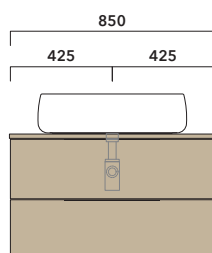

WARNING:

THE BASIN IS ALWAYS IN THE CENTRE OF THE WALL HUNG VANITY UNIT

WARNING:

TOP IS NOT INCLUDED

Vanity units are suitable for **COUNTERTOP BASIN** only (NOT for recessed, semi-inset or undercounter ones).