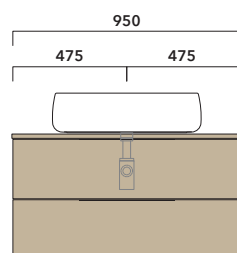

WARNING:

THE BASIN IS ALWAYS IN THE CENTRE OF THE WALL HUNG VANITY UNIT

WARNING:

TOP IS NOT INCLUDED

Vanity units are suitable for **COUNTERTOP BASIN** only (NOT for recessed, semi-inset or undercounter ones).