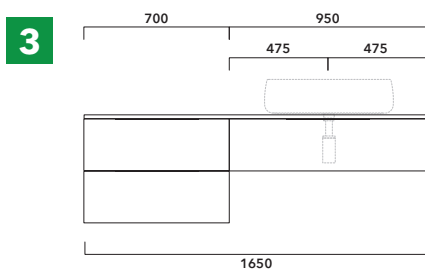

3 | depth cm 50:
n.1 **BX425** + n. 1 **BX995** + **BXPR51** cm 165