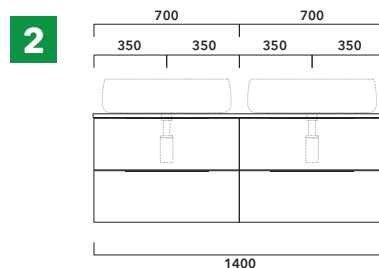

2 | depth cm 50:
n.2 **BX809** + **BXPR51** cm 140