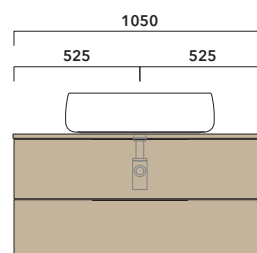

WARNING:

THE BASIN IS ALWAYS IN THE CENTRE OF THE WALL HUNG VANITY UNIT

WARNING:

TOP IS NOT INCLUDED

Vanity units are suitable for **COUNTERTOP BASIN** only (NOT for recessed, semi-inset or undercounter ones).