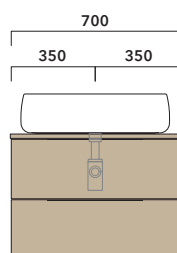

WARNING:

THE BASIN IS ALWAYS IN THE CENTRE OF THE WALL HUNG VANITY UNIT

WARNING:

TOP IS NOT INCLUDED

Vanity units are suitable for **COUNTERTOP BASIN** only (NOT for recessed, semi-inset or undercounter ones).