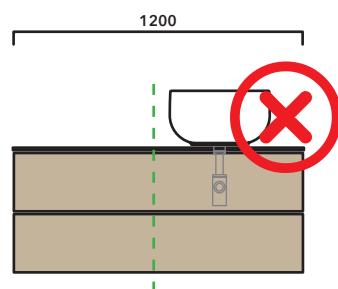

Volo 66 art. **VL66L**

INDICATIONS FOR THE REALIZATION OF COMPOSITIONS

Taking care to the difference between **VANITY** or **WALL HUNG UNITS**:

- The drawer and the back of **VANITY UNIT** are cutted to permit the siphon installation.
- **WALL HUNG UNIT** are completely closed.

WARNING:

THE BASIN IS ALWAYS IN THE CENTRE OF THE WALL HUNG VANITY UNIT

WARNING:

TOP IS NOT INCLUDED

Vanity units are suitable for **COUNTERTOP BASIN** only (NOT for recessed, semi-inset or undercounter ones).