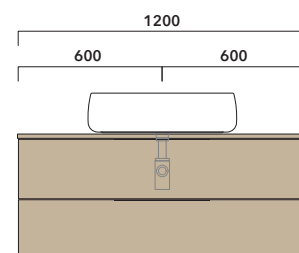

WARNING:

THE BASIN IS ALWAYS IN THE CENTRE OF THE WALL HUNG VANITY UNIT

WARNING:

TOP IS NOT INCLUDED

Vanity units are suitable for **COUNTERTOP BASIN** only (NOT for recessed, semi-inset or undercounter ones).