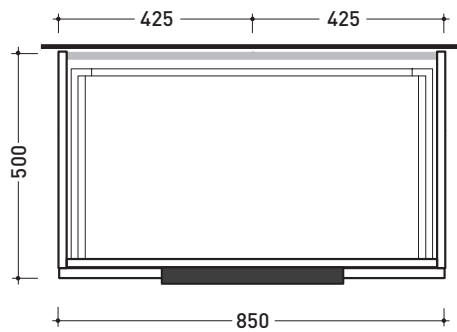

CE

vista zenitale / zenital view