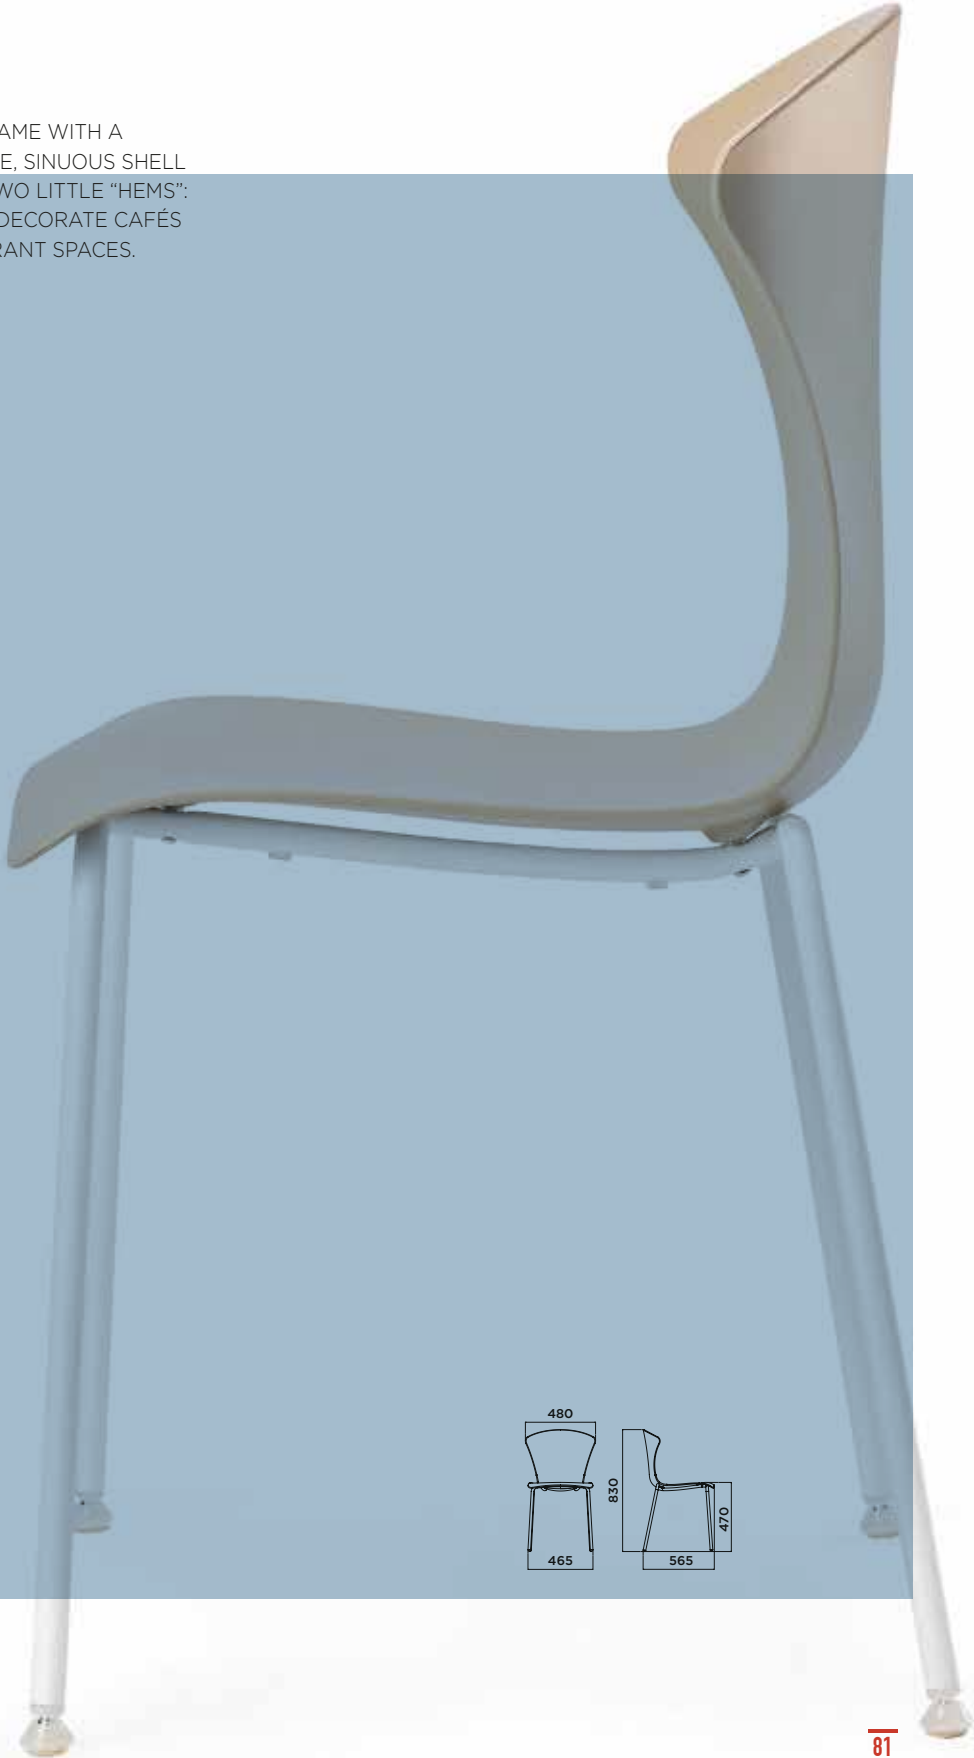

GLOSSY

GLOSSY

DESIGN:
STEFANO SANDONÀ

—
FOUR-LEG FRAME WITH A
COMFORTABLE, SINUOUS SHELL
FEATURING TWO LITTLE “HEMS”:
SUITABLE TO DECORATE CAFÉS
AND RESTAURANT SPACES.

GLOSSY

A one-piece shell in polypropylene (available with fabric cover), also developed in a wooden version.

All versions are available with a chromium-plated or painted steel frame.

GLOSSY

**GLOSSY
CHAIR**

Mat Table

GLOSSY

RIVESTIMENTO
Upholstery

IMPILABILITÀ
Stackability

ESTERNO
Outdoor

GLOSSY 3D WOOD

TELAIO/Frame

TELAIO IN ACCIAIO

Steel frame

AC01
Cromato
Chromium-plated

AC12
Cromato nero
Black chrome

AC13
Cromato rame
Copper chrome

AC30
Verniciato bianco opaco
White matta painted

AC31
Verniciato nero opaco
Black matt painted

SCocca/Shell

POLICARBONATO TRASPARENTE

Transparent polycarbonate

PP20
Bianco
White

PP21
Grigio perla
Pearl grey

PP3020
Rosso
Red

PP1012
Senape
Mustard