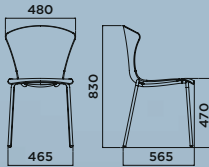

GLOSSY

GLOSSY

DESIGN:
STEFANO SANDONÀ

—
FOUR-LEG FRAME WITH A
COMFORTABLE, SINUOUS SHELL
FEATURING TWO LITTLE “HEMS”:
SUITABLE TO DECORATE CAFÉS
AND RESTAURANT SPACES.

GLOSSY

A one-piece shell in polypropylene (available with fabric cover), also developed in a wooden version.

All versions are available with a chromium-plated or painted steel frame.

GLOSSY

**GLOSSY
CHAIR**

Mat Table

GLOSSY

RIVESTIMENTO
Upholstery

IMPILABILITÀ
Stackability

ESTERNO
Outdoor