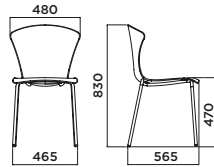

All versions are available with a chromium-plated or painted steel frame.

GLOSSY

**GLOSSY
CHAIR**

Mat Table

GLOSSY

RIVESTIMENTO
Upholstery

IMPILABILITÀ
Stackability

ESTERNO
Outdoor