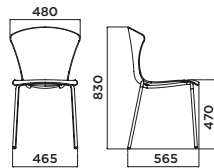

GLOSSY 3D WOOD

TELAIO/Frame

TELAIO IN ACCIAIO

Steel frame

AC01
Cromato
Chromium-plated

AC12
Cromato nero
Black chrome

AC13
Cromato rame
Copper chrome

AC30
Verniciato bianco opaco
White matta painted

AC31
Verniciato nero opaco
Black matt painted

SCocca/Shell

POLICARBONATO TRASPARENTE

Transparent polycarbonate

PP20
Bianco
White

PP21
Grigio perla
Pearl grey

PP3020
Rosso
Red

PP1012
Senape
Mustard

PP31
Nero carbone
Coal black

PP557C
Verde acqua
Light teal

PP514
Sabbia
Sand

SCocca IN LEGNO 3D

Solid oak

LR01
Rovere sbiancato
Whitened oak

LR02
Rovere wengè
Wenge-stain oak

LR03
Rovere naturale
Natural oak

LR04
Rovere verniciato ocra
Ochre painted oak

LR05
Rovere verniciato bordeaux
Bordeaux painted oak

LR06
Rovere verniciato antracite
Anthracite painted oak

LR07
Rovere verniciato verde
Green painted oak

LR08
Rovere verniciato nero
Black painted oak

LF01
Faggio naturale
Natural beech

LF02
Faggio wengè
Wengè-stain beech

TAPPEZZERIA

Upholstery

Canvas Kvadrat
Cava 3 Kvadrat
Divina 3 Kvadrat
Divina Melange 2 Kvadrat

Field Kvadrat
Umami Kvadrat
Steelcut Trio Kvadrat
Revive Kvadrat 1

Fiord Kvadrat
Harald Kvadrat
Recheck Kvadrat

Flash No-shrink
Byte