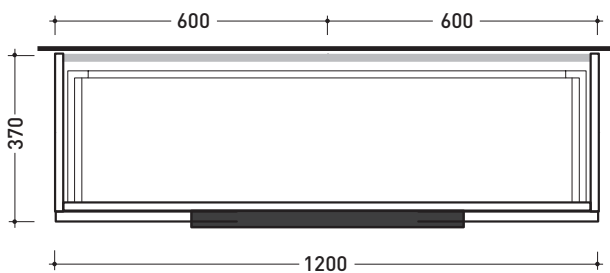

CE

vista zenitale / zenital view