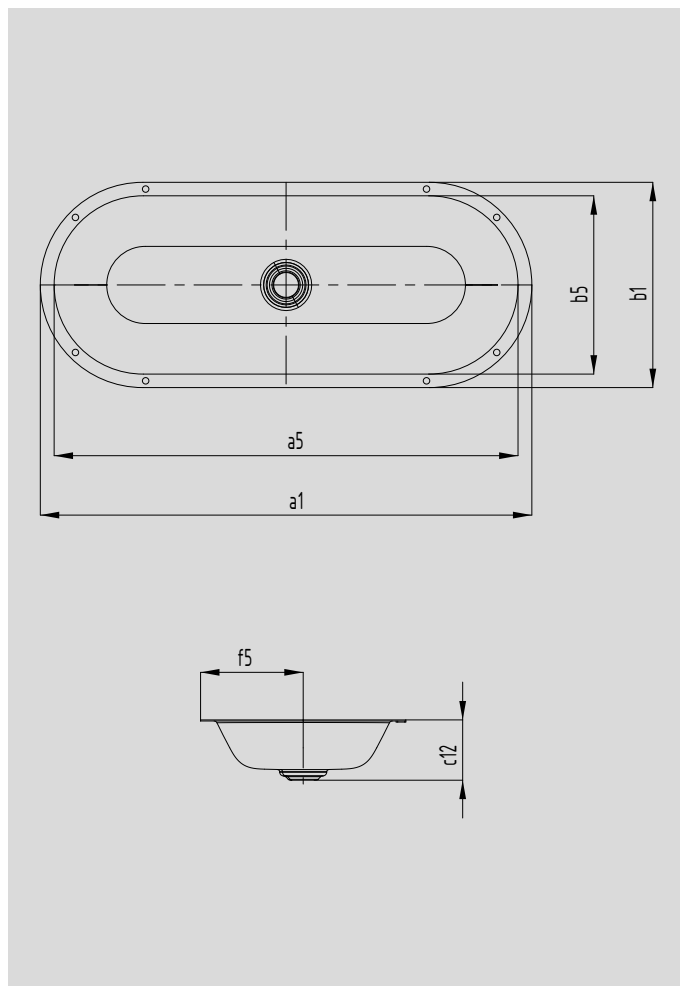

CENTRO UNDERCOUNTER WASHBASIN

- fusion of minimalism and simple elegance
- luxurious look - integrates perfectly both in modern and traditional bathroom settings
- circle taken as the basic shape echoes in the perfectly integrated enamelled waste
- matching counterpart to the Centro bath
- designed by Anke Salomon

Similar illustrations

Model No.		3059	3060
External length	a1	610	910 mm
Internal length	a5	559	859 mm
External width	b1	380	380 mm
Internal width	b5	330	330 mm
Distance basin surface to bottom edge of waste hole	c12	112	112 mm
Distance outer edge to centre of waste hole	f5	190	190 mm
Weight of the enamelled washbasin in kg		6,4	9,3