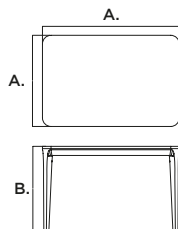

PORTA VENEZIA TABLE - SLIM

A.
Top
800x1400mm
900x1600mm

B.
Height
750mm