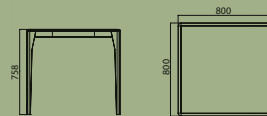

THE CONCEPT OF THE PORTA VENEZIA CHAIR EXTENDS TO INCLUDE A TABLE THAT IS IDEAL FOR DECORATING YOUR HOME. TWO TYPES OF SOLID BEECH WOOD LEGS ARE PAIRED WITH AN MDF TOP.