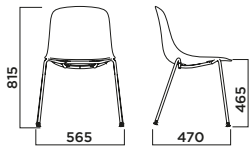

IMPILABILITÀ
Stackability

ESTERNO
Outdoor

PURE LOOP MONO 4 LEGS WITH ARMS

PURE MONO SLEDGE

PURE LOOP MONO 4 STAR ALUMINIUM BASE

PURE LOOP MONO SWIVEL WITH CASTORS

PURE LOOP MONO 5 STAR UPDOWN

RIVESTIMENTO
Upholstery