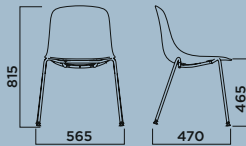

PURE LOOP MONO

PURE LOOP MONO

DESIGN:
CLAUS BREINHOLT

POLYPROPYLENE MONO-SHELL,
SOLID OAK "RETRO" FRAME
BLACK STAINED, WITH ALUMI-
NIUM SUPPORT.

PURE LOOP MONO

Latest evolution of Pure Loop Series, "Mono" is a one-piece shell in polypropylene reinforced with fiberglass, coloured in solid opaque tone, and can be matched with any existing frame or base the series.