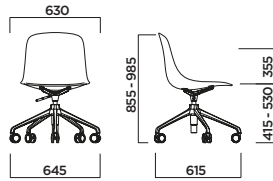

PURE LOOP MONO 5 STAR UPDOWN

RIVESTIMENTO
Upholstery

IMPILABILITÀ
Stackability

ESTERNO
Outdoor