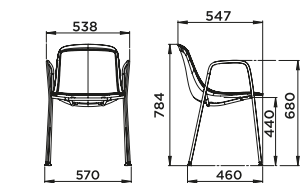

IMPILABILITÀ
Stackability

ESTERNO
Outdoor

PURE LOOP MONO 4 LEGS WITH ARMS

PURE MONO SLEDGE

PURE LOOP MONO 4 STAR ALUMINIUM BASE

PURE LOOP MONO SWIVEL WITH CASTORS

PURE LOOP MONO 5 STAR UPDOWN

RIVESTIMENTO
Upholstery