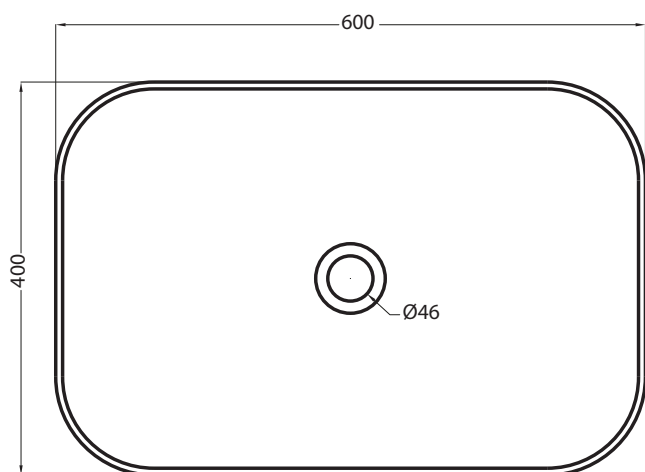

Shui Comfort - art. SHCOLAR60

lavabo da appoggio rettangolare 60 / on-top rectangular washbasin 60

cielo
handmade in Italy

PESO NETTO/NET WEIGHT: 10,35 Kg

PCS PALLET: 20
PCS PALLET CONTAINER: 40

ACCESSORI/ACCESSORIES:

PIL01 - piletta click clack senza troppo pieno con coperchio in ceramica / push-to-open ceramic waste for washbasins without overflow

FINITURE/FINISHES

- Bianco/white - glossy
- Stone - matte
- Nero/black - glossy
- Antracite/anthracite - matte

Le Terre di Cielo

- Talco
- Brina
- Cacao
- Pomice
- Arenaria
- Basalto

NOTE/NOTES

Gennaio 2016

TOP

FRONT

ATTENZIONE/ATTENTION:

Le misure d'installazione possono presentare leggere differenze rispetto ai pezzi reali in considerazione delle caratteristiche del prodotto ceramico. L'azienda si riserva di cambiare schede tecniche e caratteristiche di funzionamento degli articoli in ogni momento e senza necessità di preavviso. I pesi possono subire variazioni fino al 20%.

Measure details can show some little difference respect real items, following typical characteristics of ceramics articles production. The company reserves the right to change any technical specifications/dimension and/or operating characteristics of the products at any time and without giving notice. The ceramic items weight may vary up to 20%.