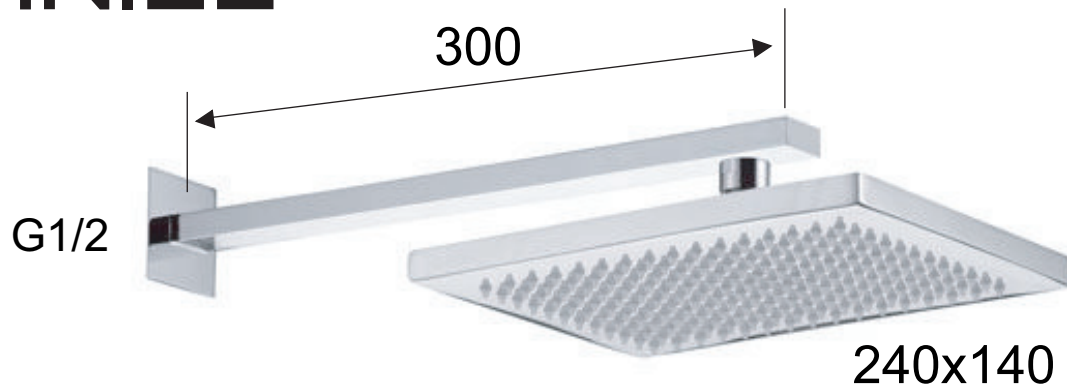

**DANIEL**

SCHEDA TECNICA TECHNICAL FEATURES

ART. COD.

**SK615Z**

**MATERIALI / MATERIALS**

OTTONE CROMATO / CHROME PLATED BRASS

**CROMATURA / CHROME PLATING**

UNI EN 248