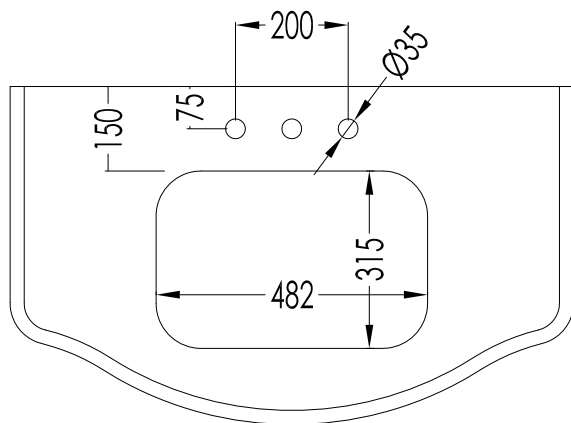

Devon&Devon

ASCOT CONSOLE

► TOP IN MARMO

- IL MARMO NON È PROTETTO CON IMPREGNANTI.
- LE QUOTE RELATIVE AI FORI E DISTANZE DEI FORI SONO VALIDE SOLO PER RUBINETTERIE DEVON&DEVON.

N.B. Tutte le misure sono in millimetri. Questo disegno è di proprietà Devon&Devon. Non può essere riprodotto o trasmesso a terzi senza autorizzazione.

► MARBLE TOP

- MARBLE DOES NOT HAVE A PROTECTED FINISH.
- THE RELATIVE DIMENSIONS AND DISTANCES BETWEEN TAP HOLES ARE VALID ONLY FOR DEVON&DEVON TAPS.

N.B. All measurements are in millimetres. This drawing is property of Devon&Devon. It may not be reproduced or transmitted to third parties without authorization.