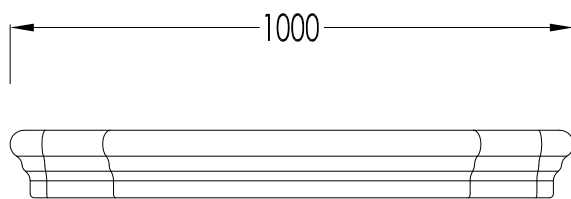

Devon&Devon

ASCOT CONSOLE

► TOP IN MARMO

- IL MARMO NON È PROTETTO CON IMPREGNANTI.
- LE QUOTE RELATIVE AI FORI E DISTANZE DEI FORI SONO VALIDE SOLO PER RUBINETTERIE DEVON&DEVON.

N.B. Tutte le misure sono in millimetri. Questo disegno è di proprietà Devon&Devon. Non può essere riprodotto o trasmesso a terzi senza autorizzazione.

► MARBLE TOP

- MARBLE DOES NOT HAVE A PROTECTED FINISH.
- THE RELATIVE DIMENSIONS AND DISTANCES BETWEEN TAP HOLES ARE VALID ONLY FOR DEVON&DEVON TAPS.

N.B. All measurements are in millimetres. This drawing is property of Devon&Devon. It may not be reproduced or transmitted to third parties without authorization.