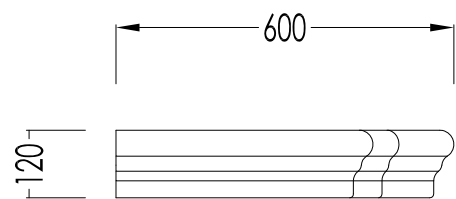

Devon&Devon

ASCOT CONSOLE

► TOP IN MARMO

- IL MARMO NON È PROTETTO CON IMPREGNANTI.
- LE QUOTE RELATIVE AI FORI E DISTANZE DEI FORI SONO VALIDE SOLO PER RUBINETTERIE DEVON&DEVON.

N.B. Tutte le misure sono in millimetri. Questo disegno è di proprietà Devon&Devon. Non può essere riprodotto o trasmesso a terzi senza autorizzazione.

► MARBLE TOP

- MARBLE DOES NOT HAVE A PROTECTED FINISH.
- THE RELATIVE DIMENSIONS AND DISTANCES BETWEEN TAP HOLES ARE VALID ONLY FOR DEVON&DEVON TAPS.

N.B. All measurements are in millimetres. This drawing is property of Devon&Devon. It may not be reproduced or transmitted to third parties without authorization.