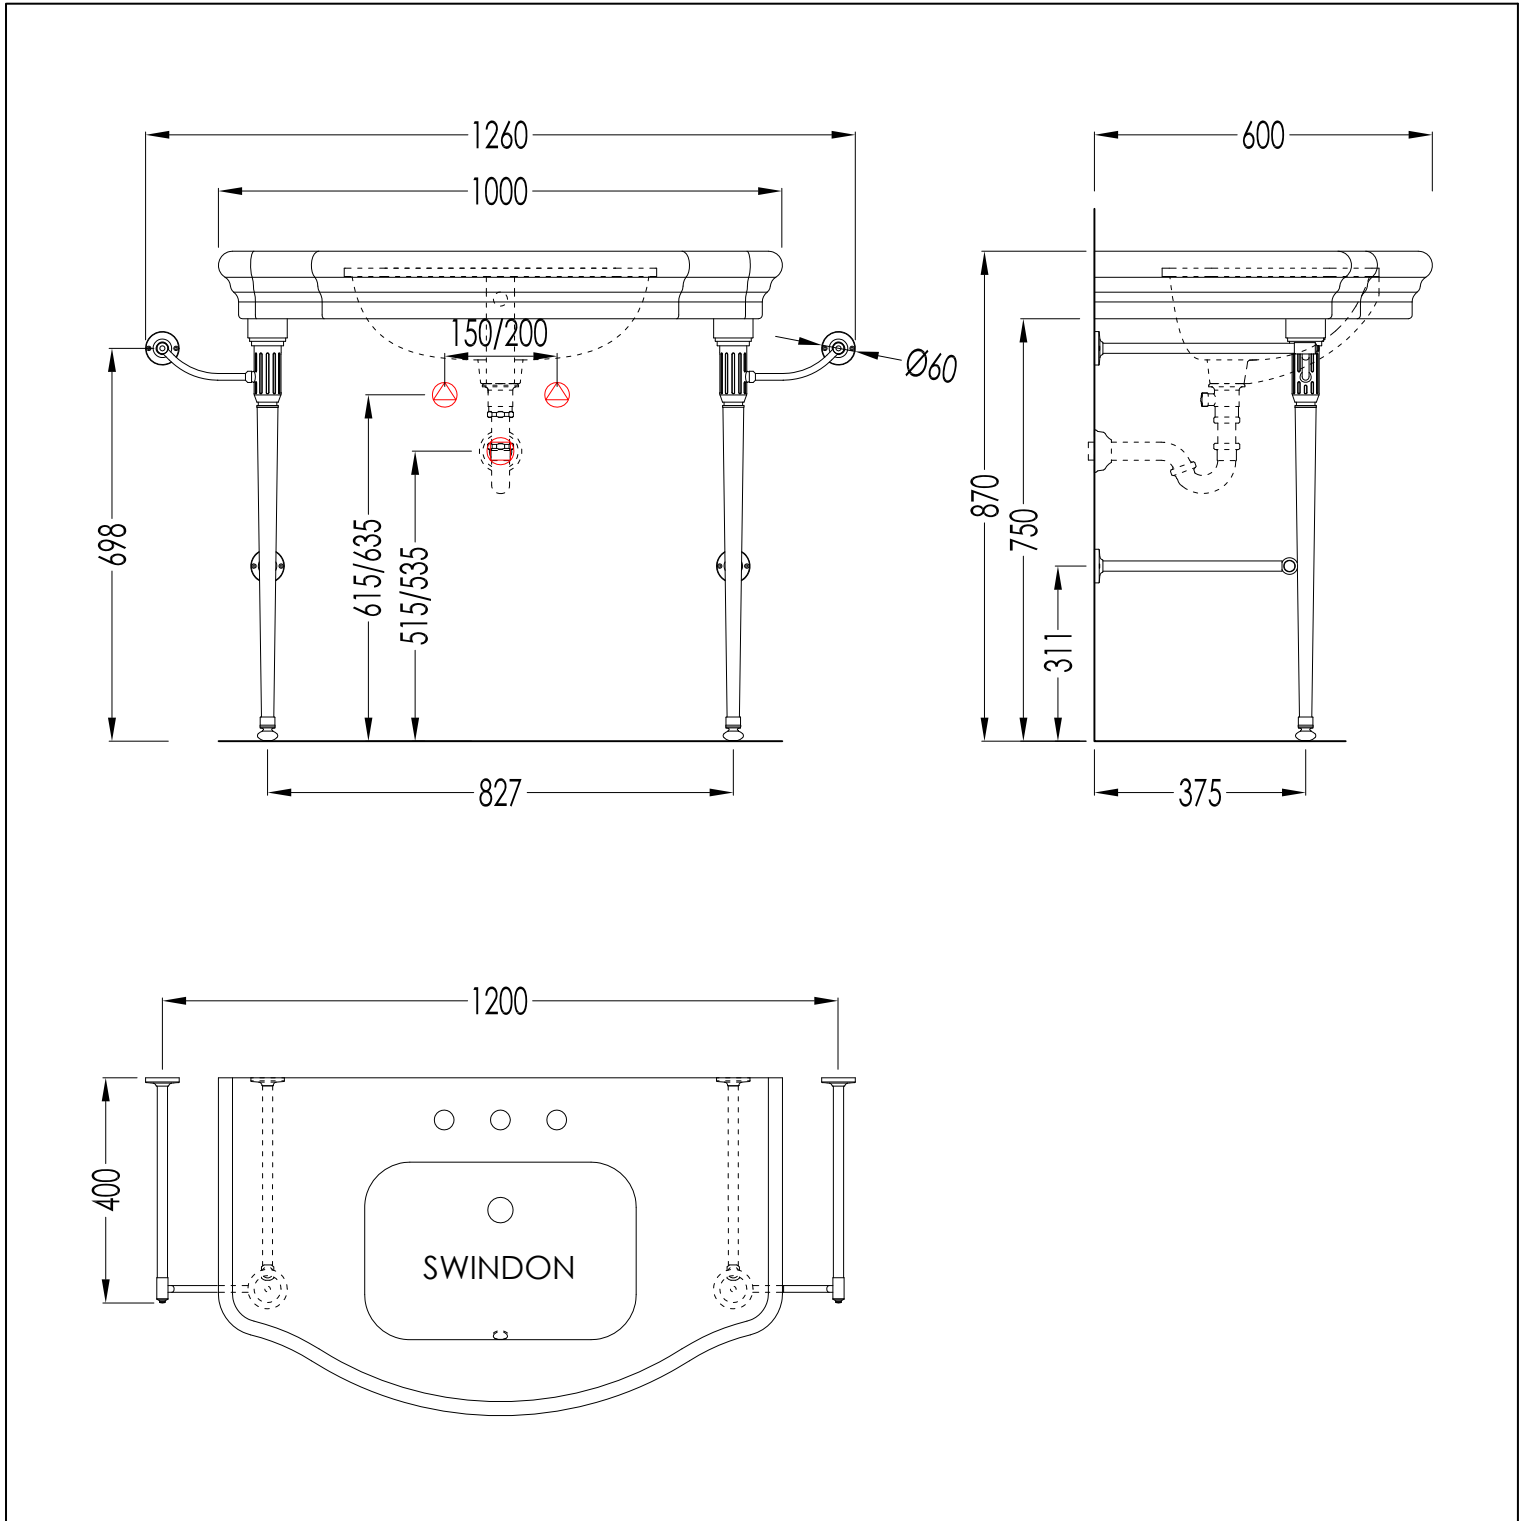

## ASCOT CONSOLE

DEASCOTBICR; DEASCOTBIOT; DEASCOTBINKS; DEASCOTNMACR; DEASCOTNMAOT; DEASCOTNMANKS

► STRUTTURA:  
MATERIALE: ottone tornito  
FINITURA: cromo, oro chiaro o nickel lucido  
► TOP:  
MATERIALE: marble  
FINITURA: Bianco Carrara o Nero Marquinha  
► LAVABI SOTTO/SOVRA PIANO COMPATIBILI:  
SWINDON, WHITE 50, WHITE 56, VICTORIAN, WESTMINSTER, ROSE, BABYLON  
► DIMENSIONI IMBALLO: mm 930x670x320H  
► PESO TOTALE: 11.8 Kg.

► STRUCTURE:  
MATERIAL: turned brass  
FINISH: chrome, light gold or polished nickel  
► TOP:  
MATERIAL: marble  
FINISH: White Carrara or Black Marquinha  
► UNDER/OVER COUNTERTOP BASINS COMPATIBLE:  
WHITE 50, WHITE 56, SWINDON, VICTORIAN, WESTMINSTER, ROSE, BABYLON  
► PACKAGING SIZE: mm 930x670x320H  
► TOTAL WEIGHT: 11.8 Kg.

► MARBLE TOP

- MARBLE DOES NOT HAVE A PROTECTED FINISH.
- THE RELATIVE DIMENSIONS AND DISTANCES BETWEEN TAP HOLES ARE VALID ONLY FOR DEVON&DEVON TAPS.

**N.B.** All measurements are in millimetres. This drawing is property of Devon&Devon. It may not be reproduced or transmitted to third parties without authorization.