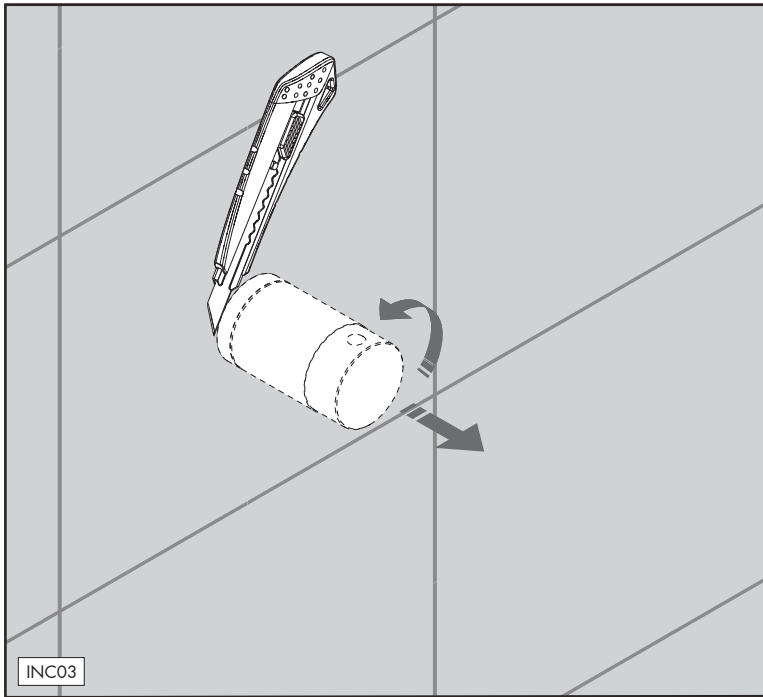

PULIZIA / CLEANING / SAUBEKEIT / LIMPIEZA / NETTOYAGE