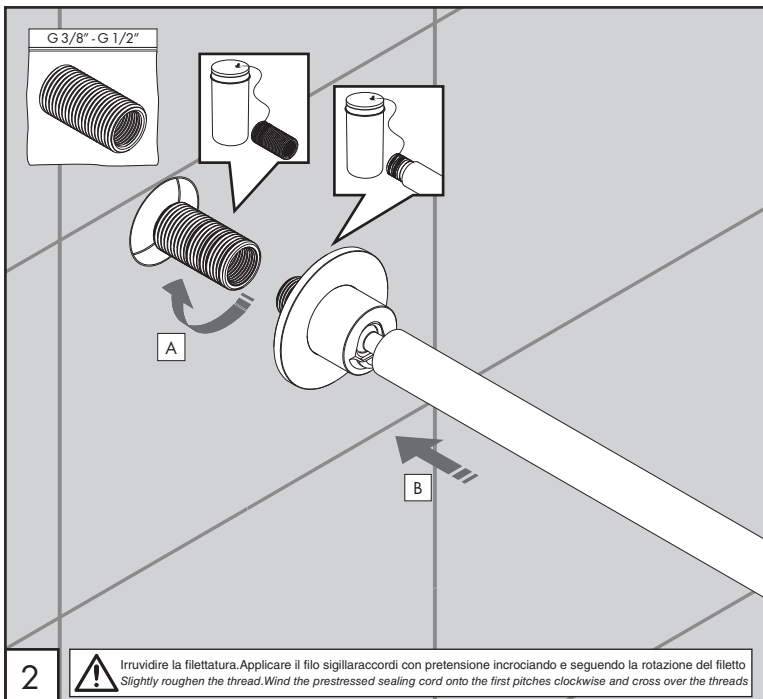

PULIZIA / CLEANING / SAUBEKEIT / LIMPIEZA / NETTOYAGE