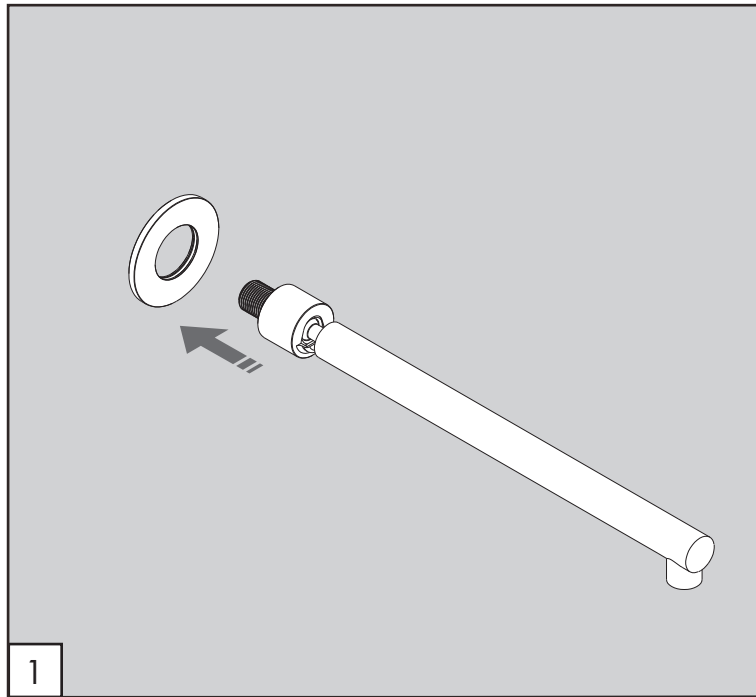

PULIZIA / CLEANING / SAUBEKEIT / LIMPIEZA / NETTOYAGE