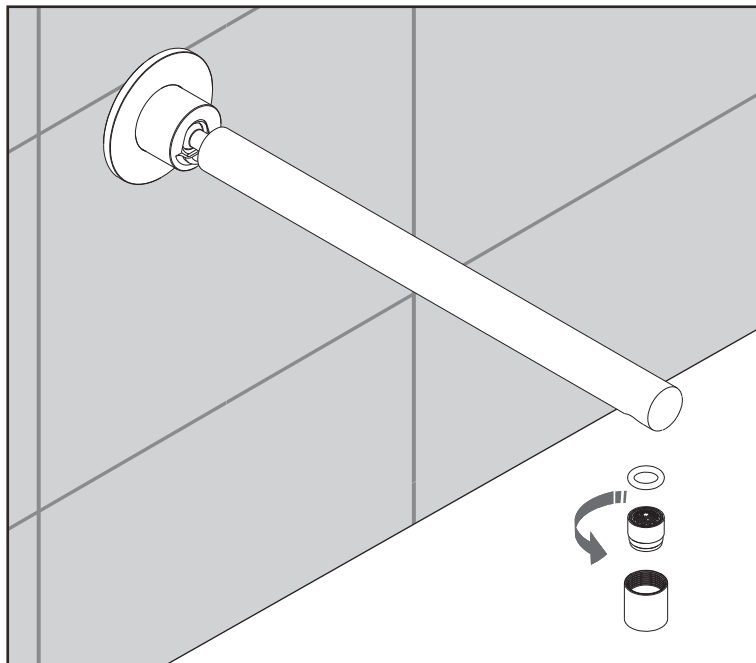

FRE24_ REV12

AVVERTENZE TECNICHE

Risciacquare bene le tubazioni prima del montaggio.

TECHNICAL WARNINGS

The pipes have to be rinsed thoroughly before installation.

TECHNISCHE WARNUNG

Spülen Sie die Leitungen vor dem Einbau.

ADVERTENCIA TÉCNICA

Los tubos tienen que ser enjuagados a fondo antes de la instalación.

ADVERTISSEMENTS TECHNIQUES

Rincer les tuyaux avant l'installation.

TEMPERATURA DI ESERCIZIO / WORKING TEMPERATURE

max. 70 °C
max. 158 °F

Le portate indicate sono alla pressione consigliata di 3 bar

The indicated flow rates are at the recommended pressure of 3 bar

AERATORI IN DOTAZIONE / AERATORS INCLUDED

Aeratore montato / Mounted aerator
5 l/min / 1.3 gpm

Aeratore / Aerator
15 l/min / 3.9 gpm

AERATORI SU RICHIESTA / AERATORS ON DEMAND

Conforme agli standard LEED / Compliant with LEED standards
1,9 l/min / 0,5 gpm

Conforme agli standard LEED / Compliant with LEED standards
3,8 l/min / 1 gpm

CEQ