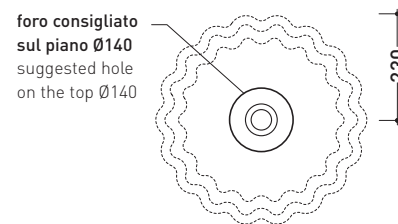

Doppio Zero

➔ **FLAMINIA.**

design **PAOLA NAVONE**

2011

DZ46L Doppio Zero

Countertop basin 46 cm

Complements: **Make-Up bench** (MKP150 - MKP180)
Compono System bench (CSM90 - CSM135R/L - CSP135R/L - CSP180D)
Line taps basin: ONE - NOKE' - SI - FOLD
Line accessories: TWO - HOOP - NOKE' - FOLD

Technical accessories: **Chrome siphon** (SIFL/CR) - **Telescopic chrome siphon** (SIFL066)
Stop & Go drain (PLSG)
CERAMIC Stop & Go drain (PLCE)
Two piece set chrome tap filters (RF026)

Package dim. **55,1 x 18,1 x 52,7 cm** | Weight **10 kg** | Pz. Pallet n° **28**

vista zenitale / zenital view

foro consigliato
sul piano Ø140
suggested hole
on the top Ø140

vista zenitale / zenital view

vista frontale / frontal view

sezione longitudinale / section

size in mm

april 2016