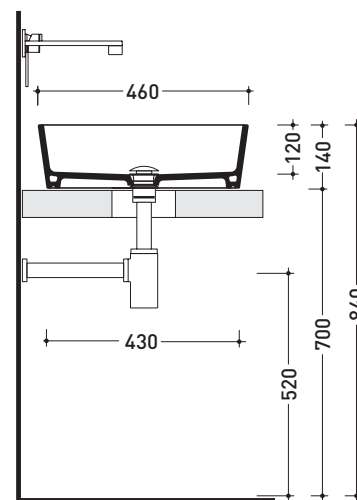

Doppio Zero

➔ **FLAMINIA.**

design **PAOLA NAVONE**

2011

DZ46L Doppio Zero

Countertop basin 46 cm

Complements: **Make-Up bench** (MKP150 - MKP180)
Compono System bench (CSM90 - CSM135R/L - CSP135R/L - CSP180D)
Line taps basin: ONE - NOKE' - SI - FOLD
Line accessories: TWO - HOOP - NOKE' - FOLD

Technical accessories: **Chrome siphon** (SIFL/CR) - **Telescopic chrome siphon** (SIFL066)
Stop & Go drain (PLSG)
CERAMIC Stop & Go drain (PLCE)
Two piece set chrome tap filters (RF026)

Package dim. **55,1 x 18,1 x 52,7 cm** | Weight **10 kg** | Pz. Pallet n° **28**

vista zenitale / zenital view

foro consigliato
sul piano Ø140
suggested hole
on the top Ø140

vista zenitale / zenital view

vista frontale / frontal view

sezione longitudinale / section

size in mm

april 2016