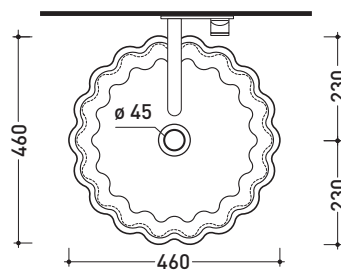

Doppio Zero

➔ **FLAMINIA.**

design **PAOLA NAVONE**

2011

DZ46L Doppio Zero

Countertop basin 46 cm

Complements: **Make-Up bench** (MKP150 - MKP180)
Compono System bench (CSM90 - CSM135R/L - CSP135R/L - CSP180D)
Line taps basin: ONE - NOKE' - SI - FOLD
Line accessories: TWO - HOOP - NOKE' - FOLD

Technical accessories: **Chrome siphon** (SIFL/CR) - **Telescopic chrome siphon** (SIFL066)
Stop & Go drain (PLSG)
CERAMIC Stop & Go drain (PLCE)
Two piece set chrome tap filters (RF026)

Package dim. **55,1 x 18,1 x 52,7 cm** | Weight **10 kg** | Pz. Pallet n° **28**

vista zenitale / zenital view

foro consigliato
sul piano Ø140
suggested hole
on the top Ø140

vista zenitale / zenital view

vista frontale / frontal view

sezione longitudinale / section

size in mm

april 2016