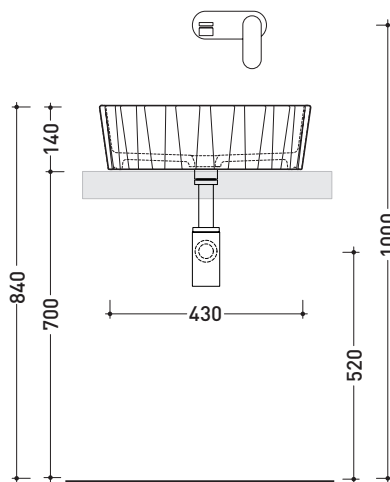

Doppio Zero

➔ **FLAMINIA.**

design **PAOLA NAVONE**

2011

DZ46L Doppio Zero

Countertop basin 46 cm

Complements: **Make-Up bench** (MKP150 - MKP180)
Compono System bench (CSM90 - CSM135R/L - CSP135R/L - CSP180D)
Line taps basin: ONE - NOKE' - SI - FOLD
Line accessories: TWO - HOOP - NOKE' - FOLD

Technical accessories: **Chrome siphon** (SIFL/CR) - **Telescopic chrome siphon** (SIFL066)
Stop & Go drain (PLSG)
CERAMIC Stop & Go drain (PLCE)
Two piece set chrome tap filters (RF026)

Package dim. **55,1 x 18,1 x 52,7 cm** | Weight **10 kg** | Pz. Pallet n° **28**

vista zenitale / zenital view

foro consigliato
sul piano Ø140
suggested hole
on the top Ø140

vista zenitale / zenital view

vista frontale / frontal view

sezione longitudinale / section

size in mm

april 2016