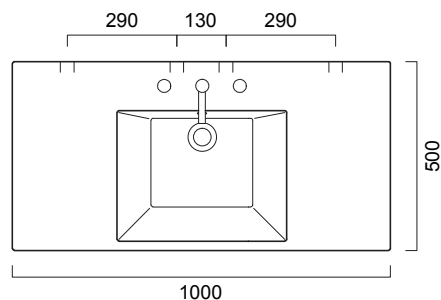

cod. ZRBP04TVP

+ codice finitura | finish code | code finition | Beschichtungscodex | afwerkings code

Finitura | Finishes | Finitions | Beschichtungen | Afwerkingen

legno | wood | bois | Hölzer | hout