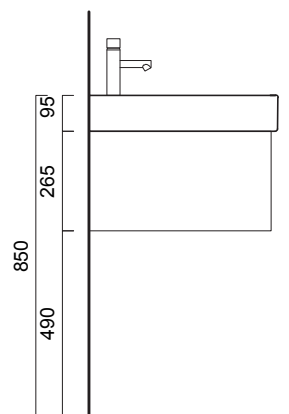

cod. ZRBP04TVP

+ codice finitura | finish code | code finition | Beschichtungscodex | afwerkings code

Finitura | Finishes | Finitions | Beschichtungen | Afwerkingen

legno | wood | bois | Hölzer | hout