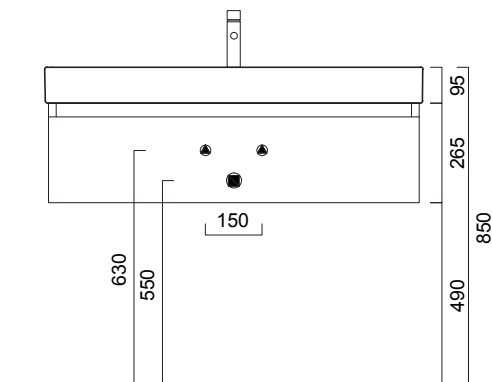

cod. ZRBP04TVP

+ codice finitura | finish code | code finition | Beschichtungscodex | afwerkings code

Finitura | Finishes | Finitions | Beschichtungen | Afwerkingen

legno | wood | bois | Hölzer | hout