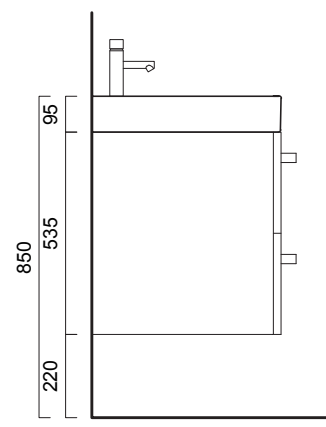

idrolam

Finiture | Finishes | Finitions | Beschichtungen | Afwerkingen

laccati | laquer | laques | Lackierungen | lak