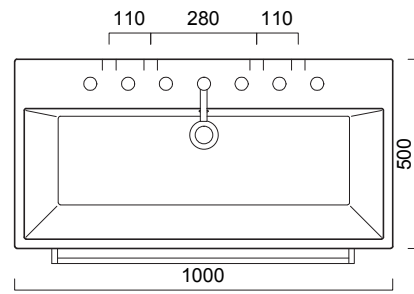

idrolam

Finiture | Finishes | Finitions | Beschichtungen | Afwerkingen

laccati | laquer | laques | Lackierungen | lak