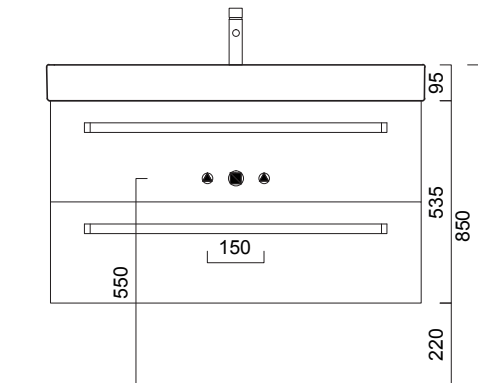

idrolam

Finiture | Finishes | Finitions | Beschichtungen | Afwerkingen

laccati | laquer | laques | Lackierungen | lak