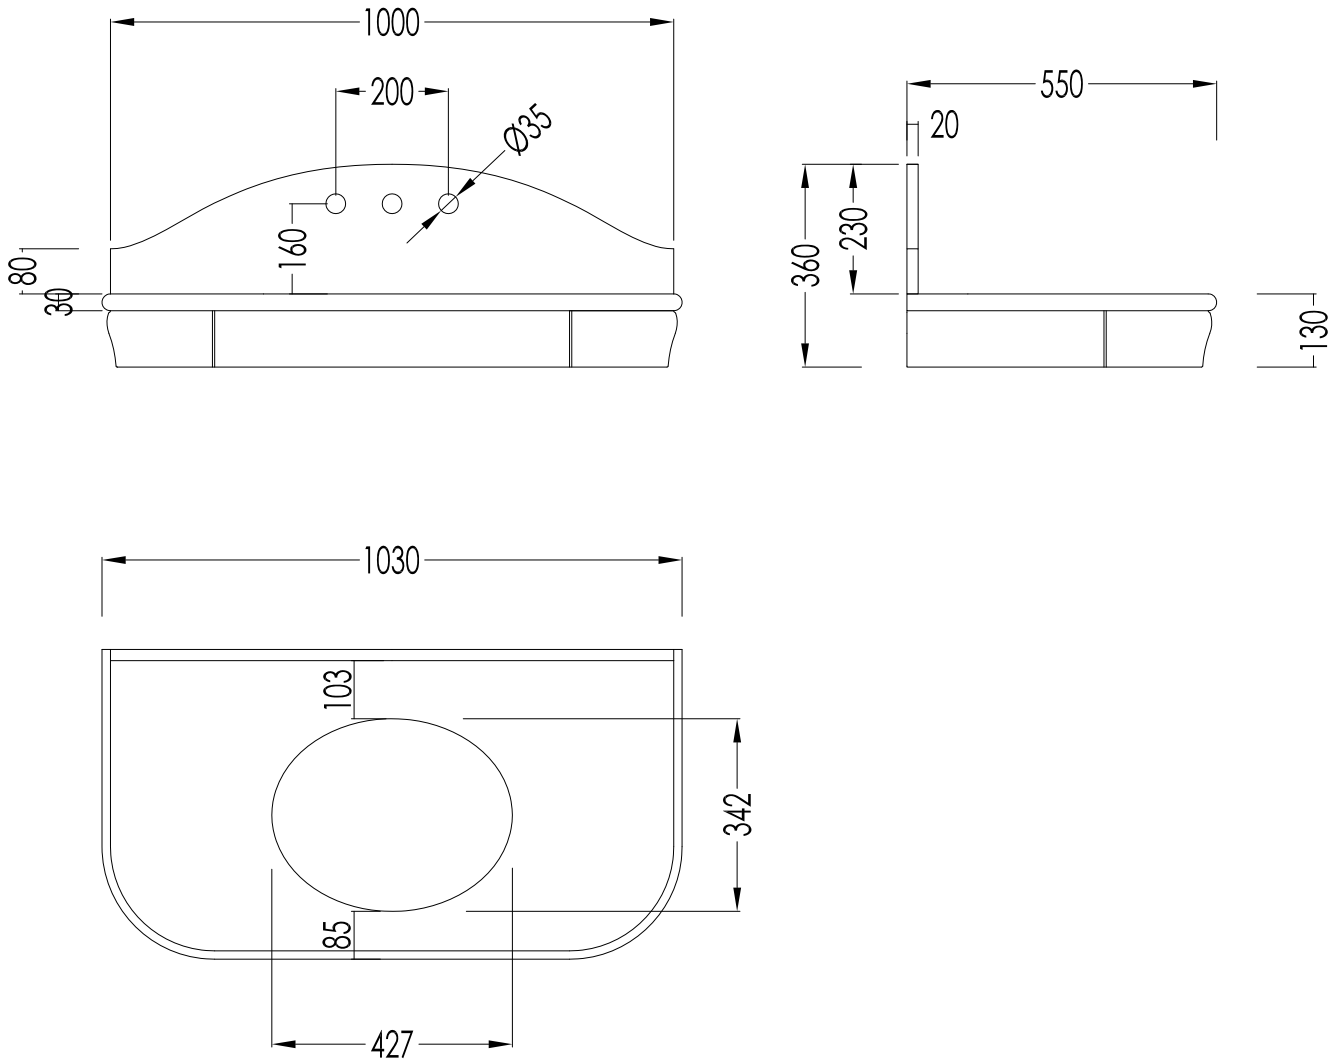

Devon&Devon

PALACE CONSOLE

► TOP IN MARMO

- IL MARMO NON È PROTETTO CON IMPREGNANTI.
- LE QUOTE RELATIVE AI FORI E DISTANZE DEI FORI SONO VALIDE SOLO PER RUBINETTERIE DEVON&DEVON.

N.B. Tutte le misure sono in millimetri. Questo disegno è di proprietà Devon&Devon. Non può essere riprodotto o trasmesso a terzi senza autorizzazione.

► MARBLE TOP

- MARBLE DOES NOT HAVE A PROTECTED FINISH.
- THE RELATIVE DIMENSIONS AND DISTANCES BETWEEN TAP HOLES ARE VALID ONLY FOR DEVON&DEVON TAPS.

N.B. All measurements are in millimetres. This drawing is property of Devon&Devon. It may not be reproduced or transmitted to third parties without authorization.