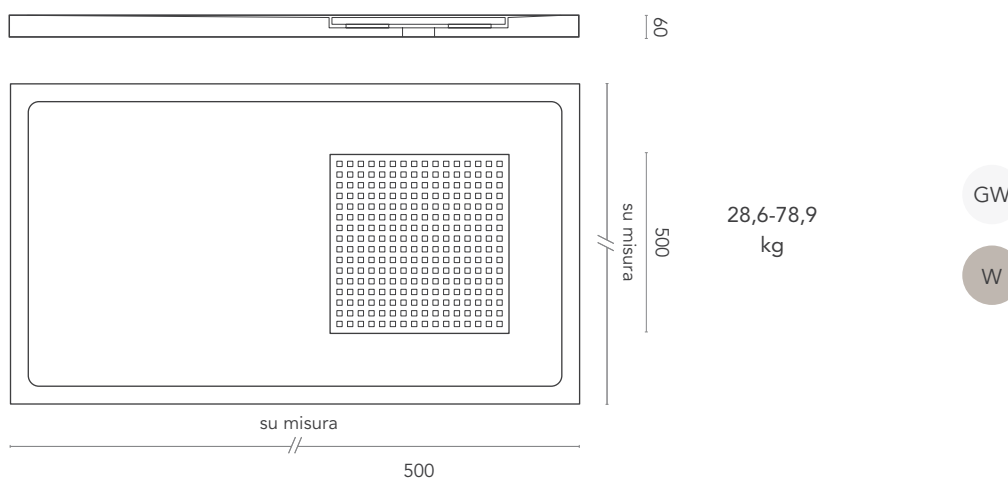

Grid 1 shower tray in Corian®, thermoformed showering tub, covering in teak removable. Drill for waste plug Ø 90 mm. Possible installation flush with floor level. On request with waste plug and/or milling for insertion glass. Length and depth of the shower tray can be made to measure.

Duschwanne Modell Grid 1 aus Corian®, mit thermogeformter Wanne und abnehmbarer Abdeckung in Teak. Bohrung für Ablaufgarnitur Ø 90 mm. Flächenbündiger Einbau möglich. Auf Anfrage Ablaufgarnitur erhältlich und /oder Einfräsung für Glaswand. Länge und Tiefe der Duschtasse sind individuell anpassbar.

**DIMENSIONI SU MISURA**  
dimensions on measure / Maße auf Maß

**PESO**  
weight / Gewicht

**COLORI**  
colours / Farben

GRID 1

**Piatto doccia modello Grid 2 in Corian®, bacino termoformato, pedana in teak removibile. Foro pileta Ø 90 mm. Possibile montaggio filo pavimento. A richiesta fornitura pileta di scarico e/o fresatura per vetro. Larghezza e profondità del piatto doccia sono personalizzabili.**

Grid 2 shower tray in Corian®, thermoformed showering tub, covering in teak removable. Drill for waste plug Ø 90 mm. Possible installation flush with floor level. On request with waste plug and/or milling for insertion glass. Length and depth of the shower tray can be made to measure.