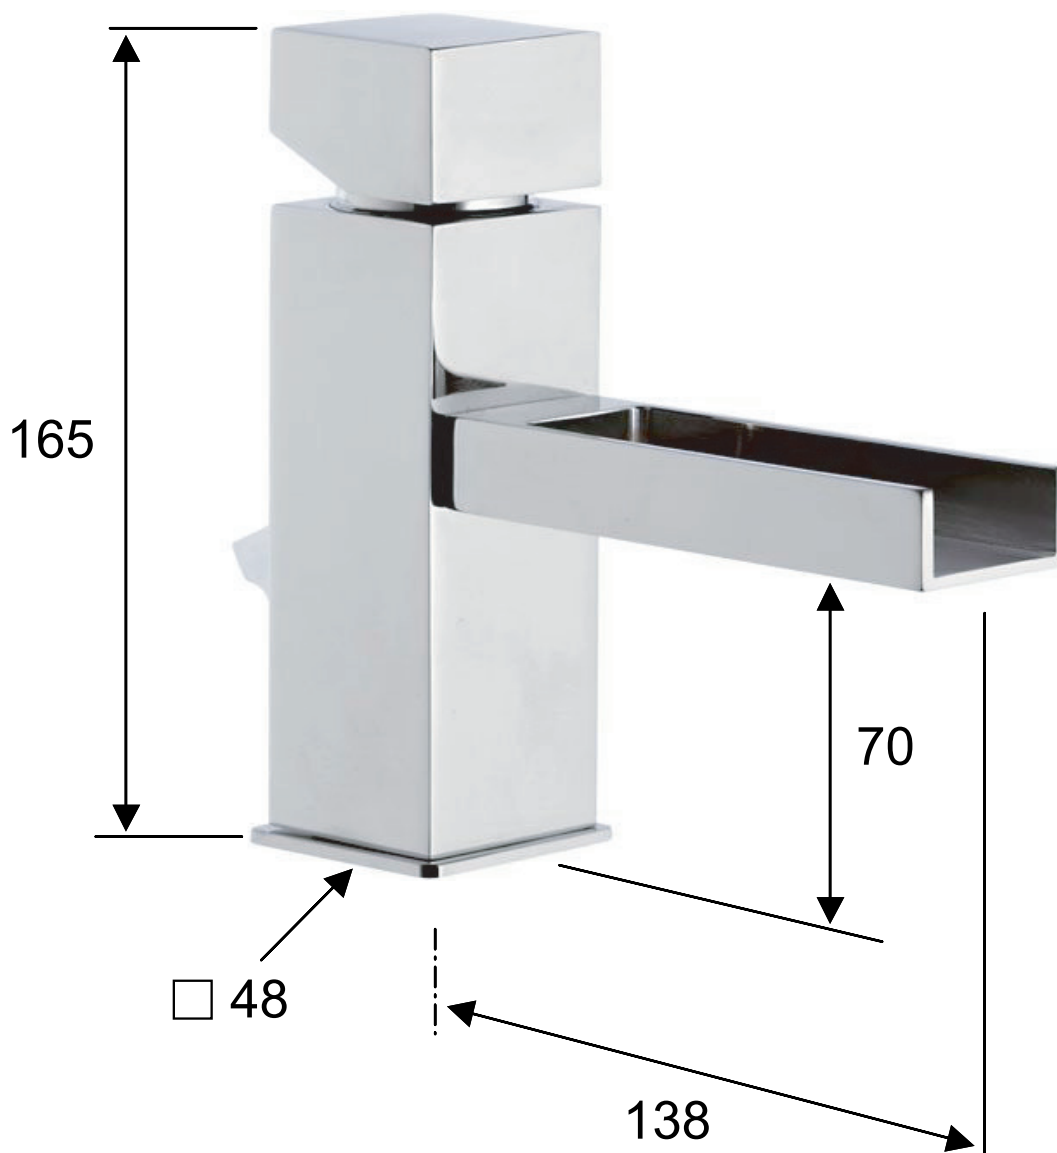

DANIEL

SCHEDA TECNICA TECHNICAL FEATURES

ART. COD.

CW605

MATERIALI / MATERIALS

OTTONE CROMATO / CHROME PLATED BRASS

CROMATURA / CHROME PLATING

UNI EN 248