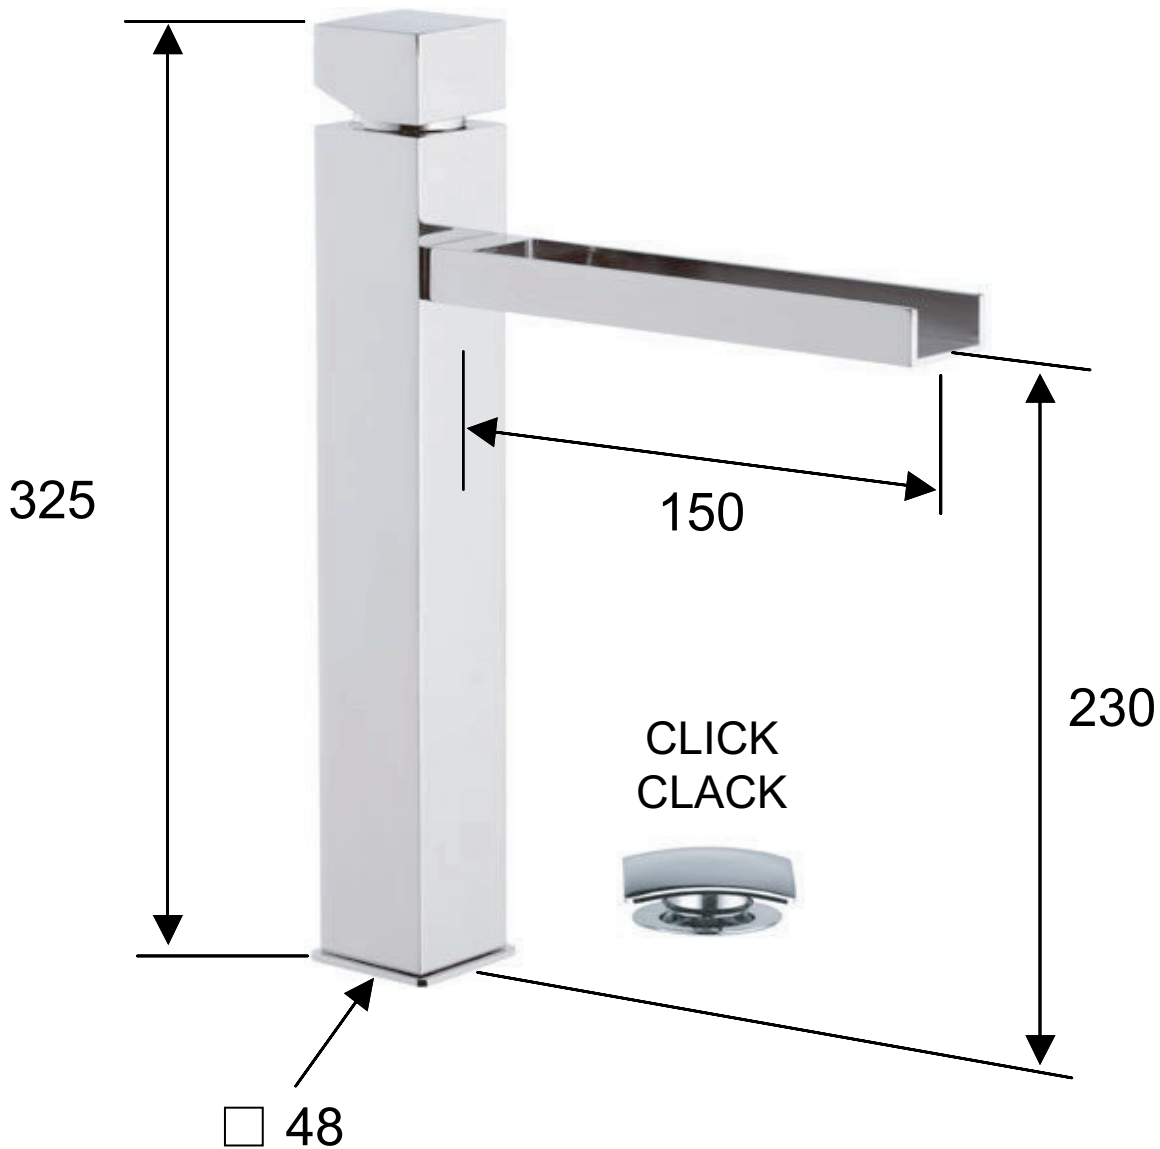

DANIEL

SCHEDA TECNICA TECHNICAL FEATURES

ART. COD.

CW607

MATERIALI / MATERIALS

OTTONE CROMATO / CHROME PLATED BRASS

CROMATURA / CHROME PLATING

UNI EN 248