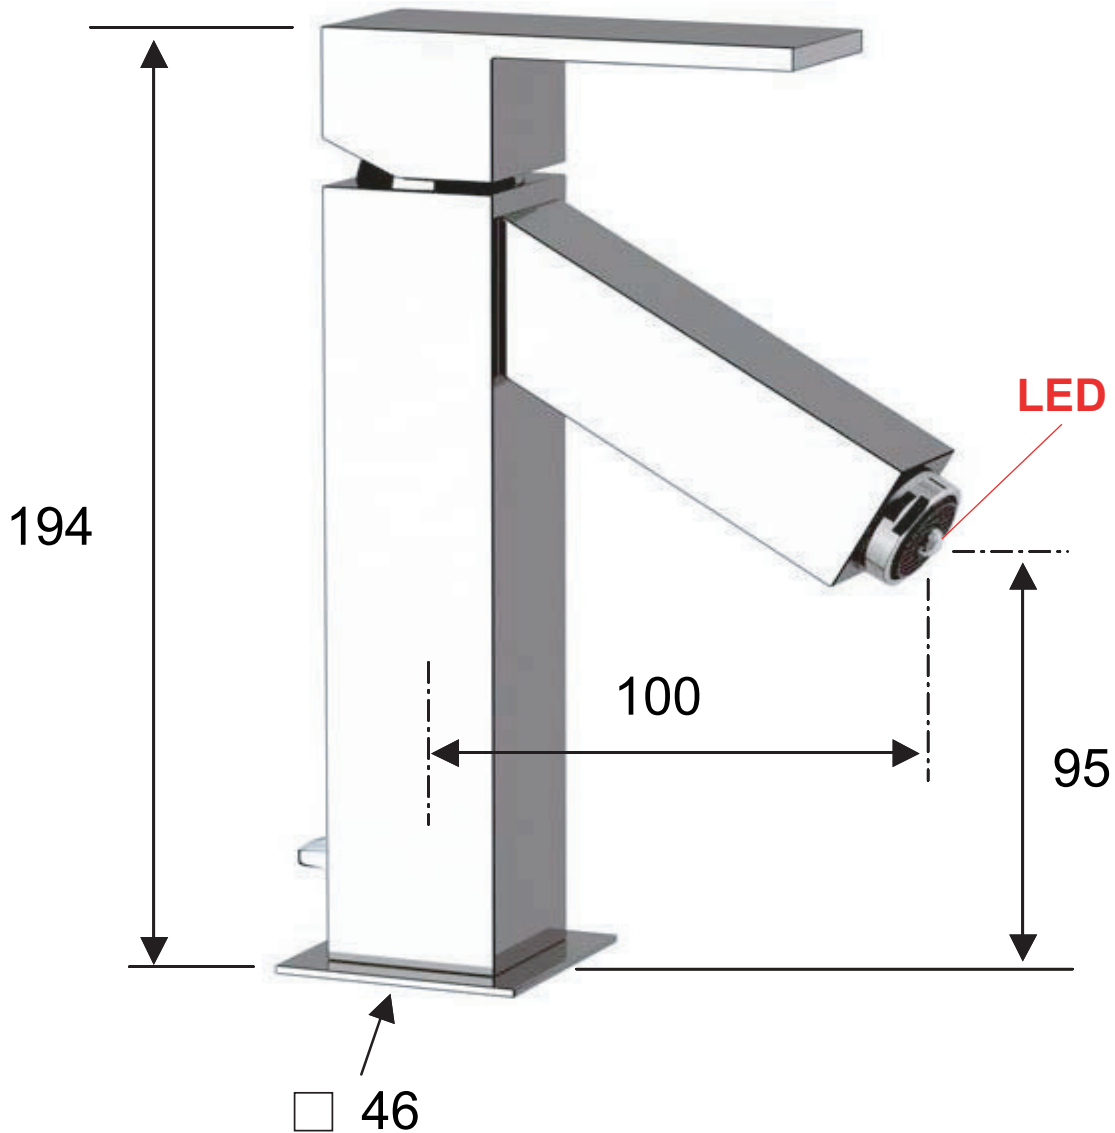

DANIEL

SCHEDA TECNICA TECHNICAL FEATURES

ART. COD.

OXL605

MATERIALI / MATERIALS

OTTONE CROMATO / CHROME PLATED BRASS

CROMATURA / CHROME PLATING

UNI EN 248