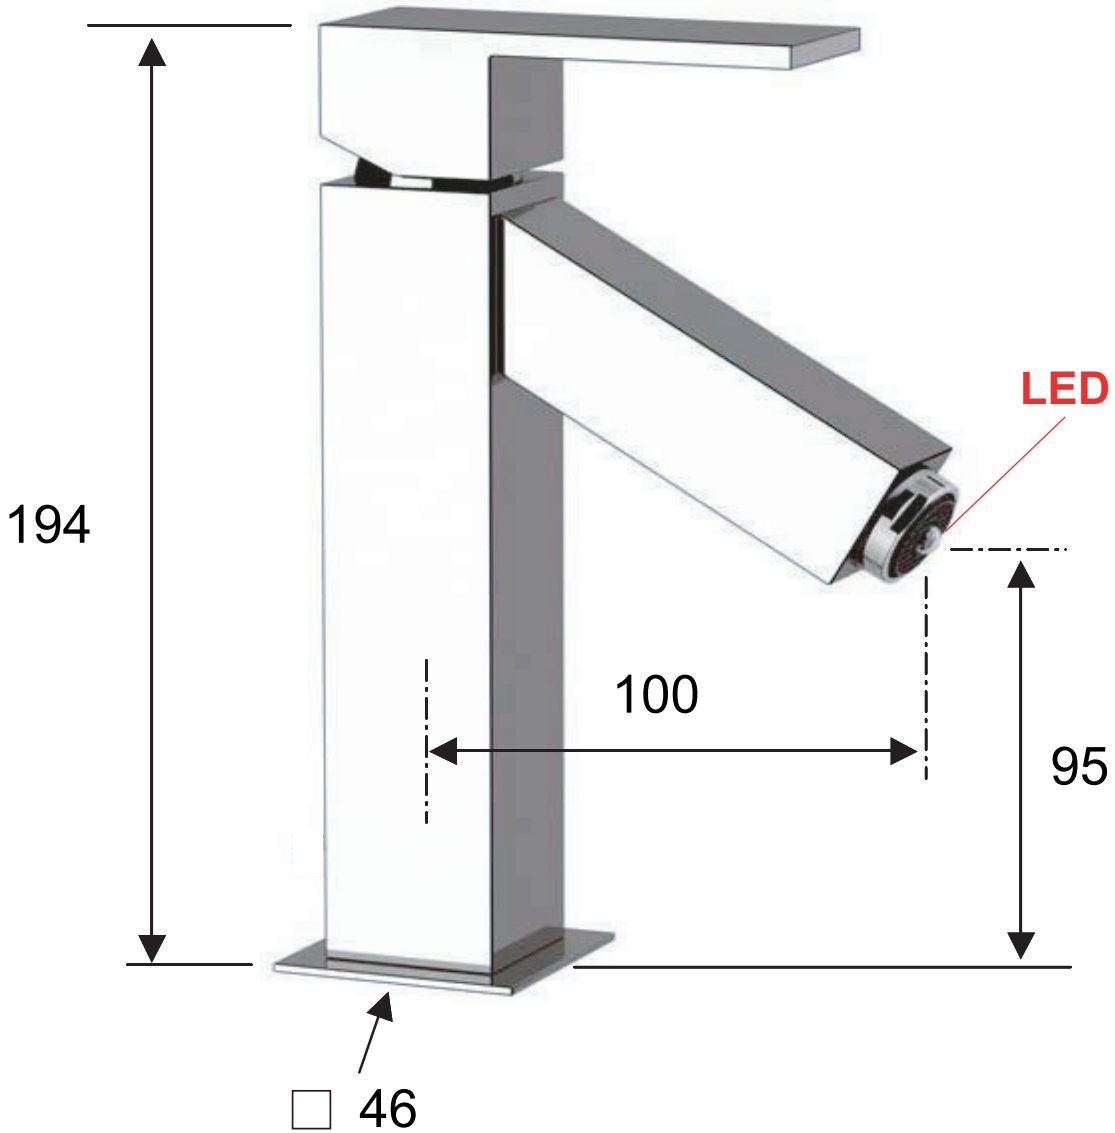

DANIEL

SCHEDA TECNICA TECHNICAL FEATURES

ART. COD.

OXL606

MATERIALI / MATERIALS

OTTONE CROMATO / CHROME PLATED BRASS

CROMATURA / CHROME PLATING

UNI EN 248