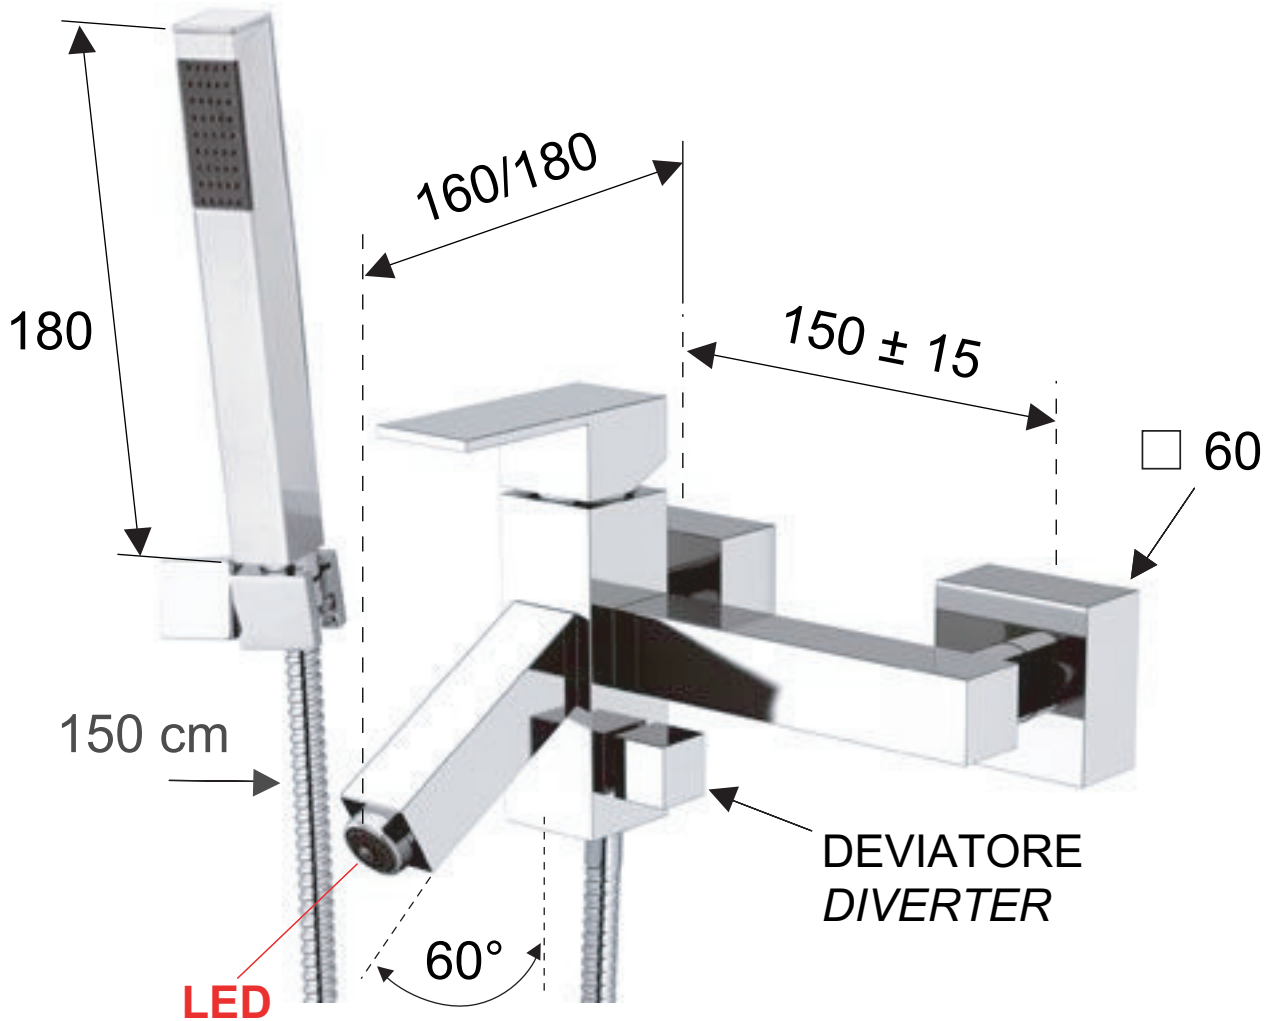

**DANIEL**

SCHEDA TECNICA TECHNICAL FEATURES

ART. COD.

**OXL610**

**MATERIALI / MATERIALS**

OTTONE CROMATO / CHROME PLATED BRASS

**CROMATURA / CHROME PLATING**

UNI EN 248