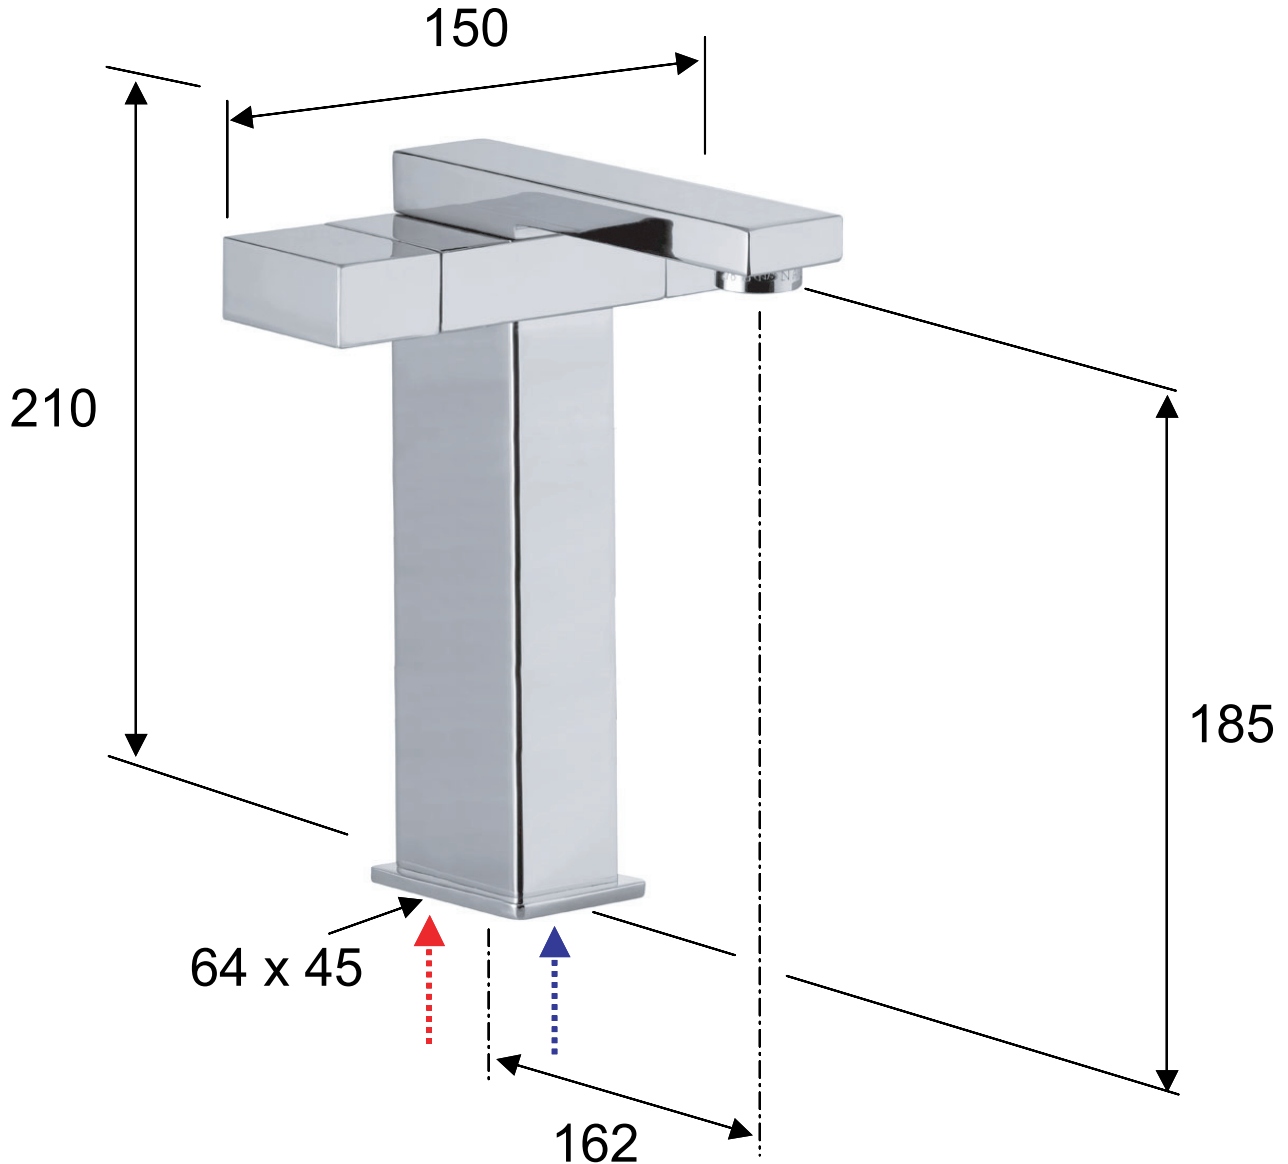

DANIEL

SCHEDA TECNICA TECHNICAL FEATURES

ART. COD.

W5112L

MATERIALI / MATERIALS

OTTONE CROMATO / CHROME PLATED BRASS

CROMATURA / CHROME PLATING

UNI EN 248