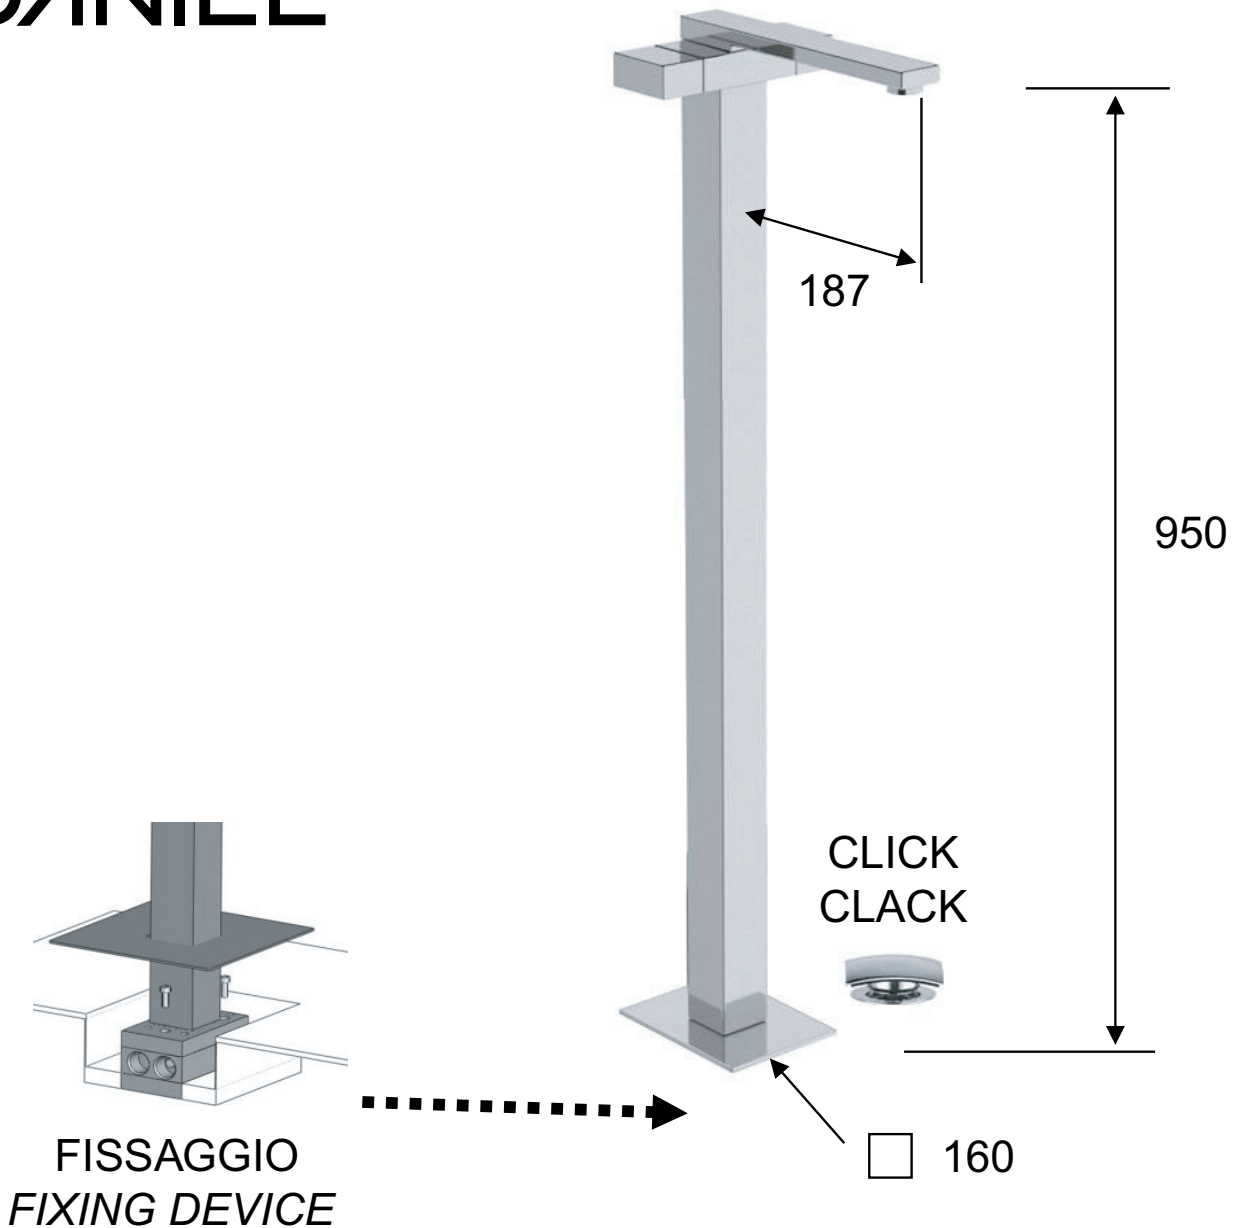

**DANIEL**

SCHEDA TECNICA TECHNICAL FEATURES

ART. COD.

**W5188**

**MATERIALI / MATERIALS**

OTTONE CROMATO / CHROME PLATED BRASS

**CROMATURA / CHROME PLATING**

UNI EN 248