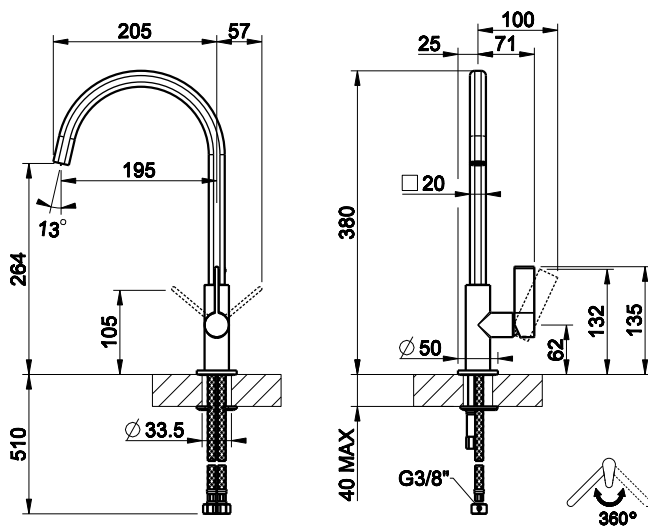

17105

Sink mixer with 360° swivelling spout. 3/8" flexible connections.

GESSI®

Technical features

Sink mixer swivelling spout, mixer hole \varnothing 33,5mm, rotation spout 360° and cartridge \varnothing 25mm.