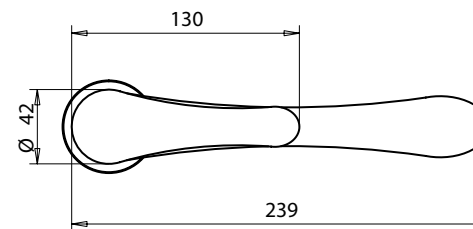

clic-clac waste

**Cod. 14532/GR**  
O'Clock Green

Miscelatore lavabo con prolunga  
150 mm con piletta clic-clac

Basin mixer with 150 mms extension  
with clic-clac waste

© Copyright of Bongio s.r.l.

**bongio**