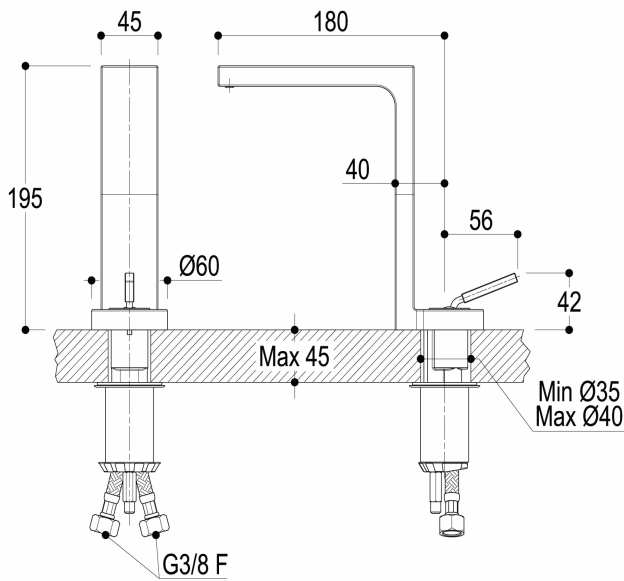

WATERBLADE_J

design Peter Jamieson

HOB1001R Miscelatore monocomando per lavabo | Single lever basin mixer

-  cromo | chrome
-  nichel spazzolato | brushed nickel